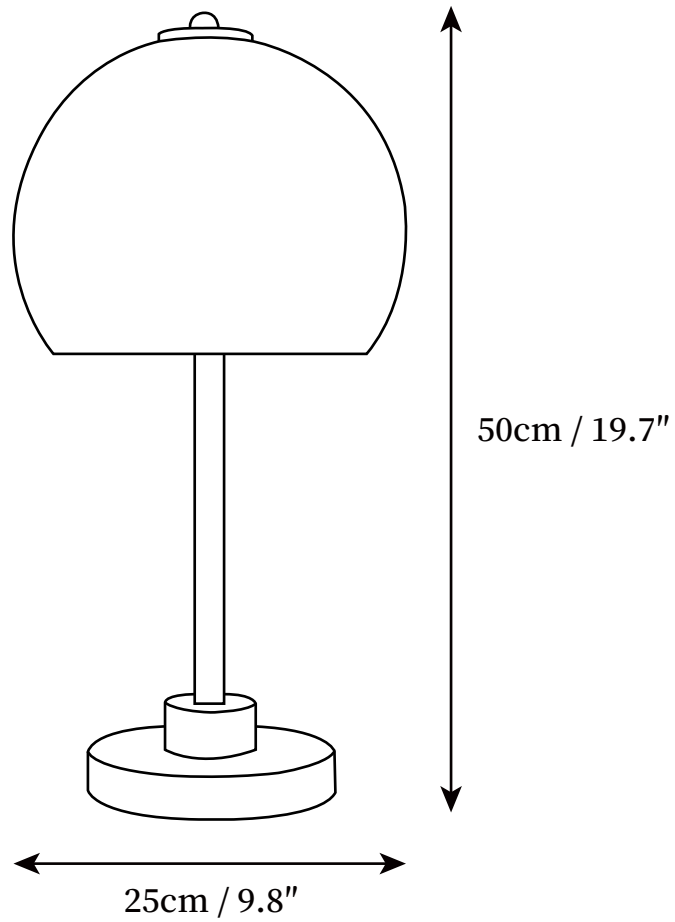

## SPECIFICATION DETAILS

\*For custom options, consult factory for details

<b>Fixture Dimensions</b>	∅ 9.8" x H 19.7"
<b>Light source</b>	E27
<b>Wattage</b>	Max 40W
<b>Voltage</b>	AC 110-240V
<b>Color Temperature</b>	Based on the purchase of light bulbs
<b>CRI(Ra)</b>	80CRI
<b>Mounting</b>	Table
<b>Driver Required</b>	NO
<b>Optional Color Temps</b>	Buy bulbs as needed
<b>LED Rated Life</b>	Based on bulb life (we do not supply bulbs)
<b>Dimming</b>	Dimming is not supported
<b>Finishes</b>	Chrome.
<b>Shade Details</b>	Orange and Beige.
<b>Material</b>	Metal, Glass
<b>Wire Length</b>	59"
<b>Wire Type</b>	Wire with switch plug