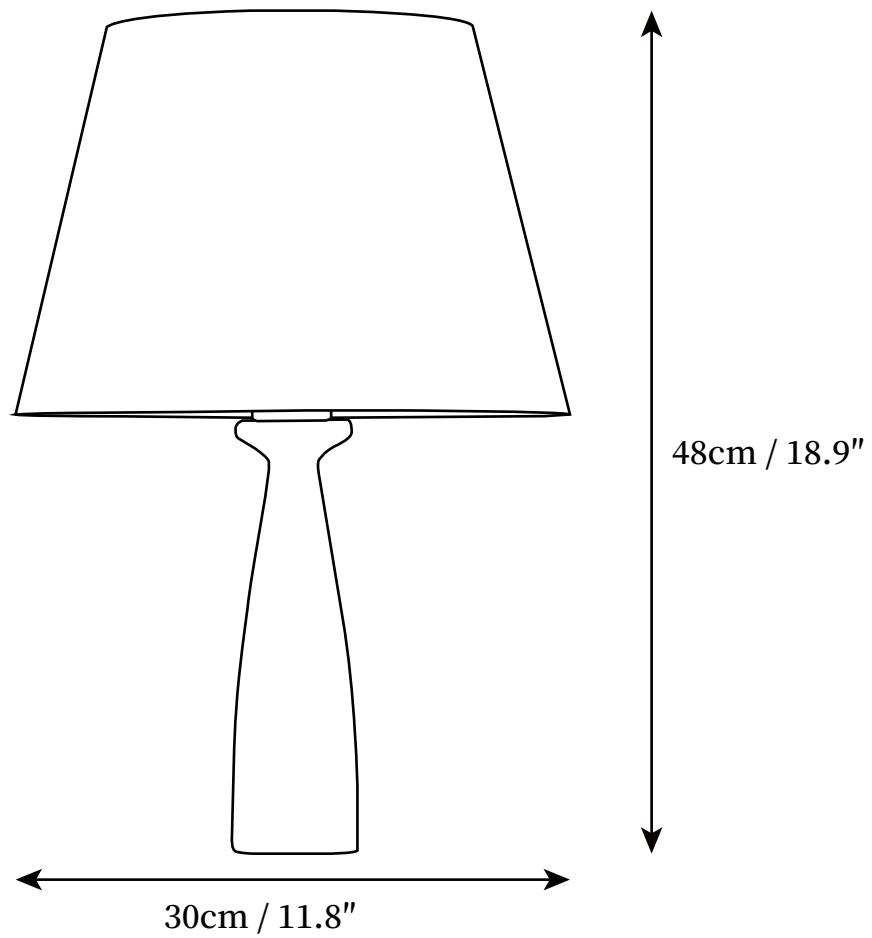

SPECIFICATION SHEET

SPECIFICATION DETAILS

*For custom options, consult factory for details

Fixture Dimensions	W 11.8" x H 18.9"
Light source	E27
Wattage	Max 40W
Voltage	AC 110-240V
Color Temperature	Based on the purchase of light bulbs
CRI(Ra)	80CRI
Mounting	Table
Driver Required	NO
Optional Color Temps	Buy bulbs as needed
LED Rated Life	Based on bulb life (we do not supply bulbs)
Dimming	Dimming is not supported
Finishes	Walnut Wood.
Shade Details	White.
Material	Metal, Walnut Wood, Fabric, PVC.
Wire Length	59"
Wire Type	Wire with switch plug