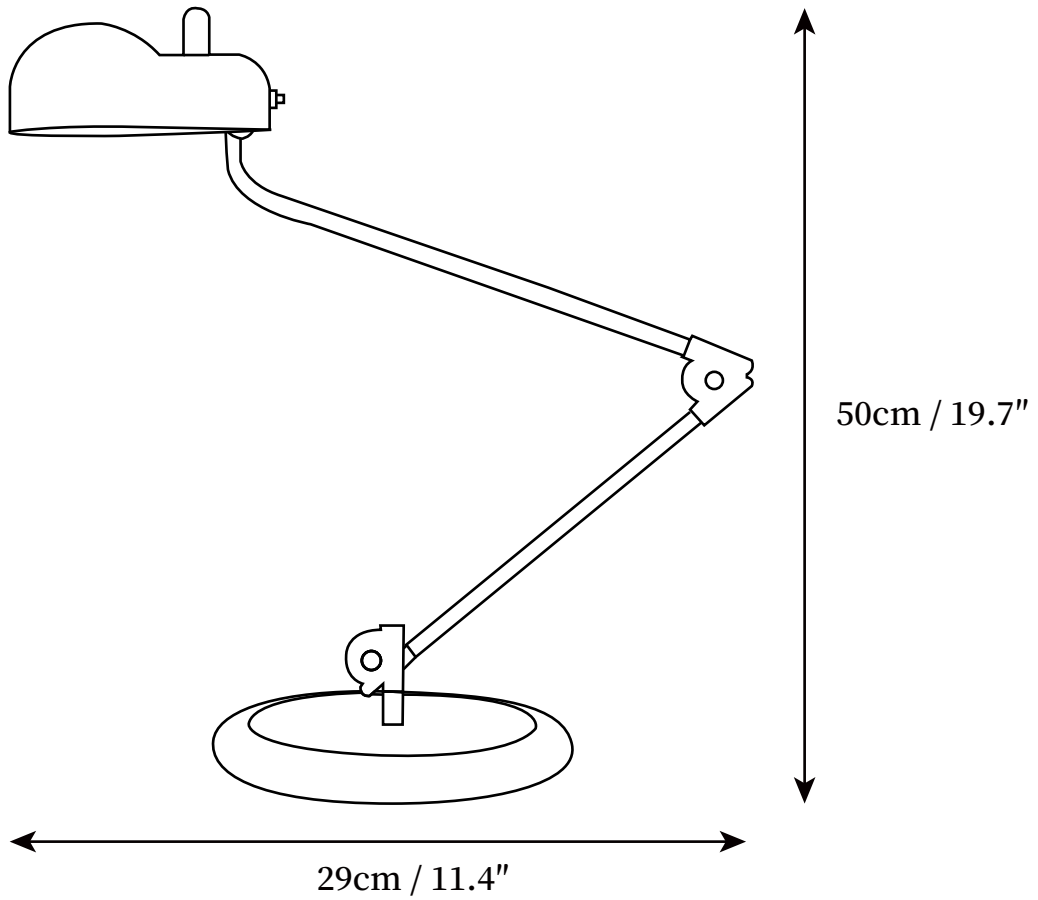

## SPECIFICATION DETAILS

\*For custom options, consult factory for details

<b>Fixture Dimensions</b>	Ø 11.4" x H 19.7"
<b>Light source</b>	E27
<b>Wattage</b>	Max 40W
	AC 110-240V
	Based on the purchase of light bulbs
<b>CRI(Ra)</b>	80CRI
<b>Mounting</b>	Table
<b>Driver Required</b>	NO
<b>Optional Color Temps</b>	Buy bulbs as needed
<b>LED Rated Life</b>	Based on bulb life (we do not supply bulbs)
<b>Dimming</b>	Dimming is not supported
<b>Finishes</b>	Green, Black, White, Red, Chrome.
<b>Shade Details</b>	Black,Chrome.
<b>Material</b>	Metal, Steel, PC.
<b>Wire Length</b>	59"
<b>Wire Type</b>	Wire with switch plug