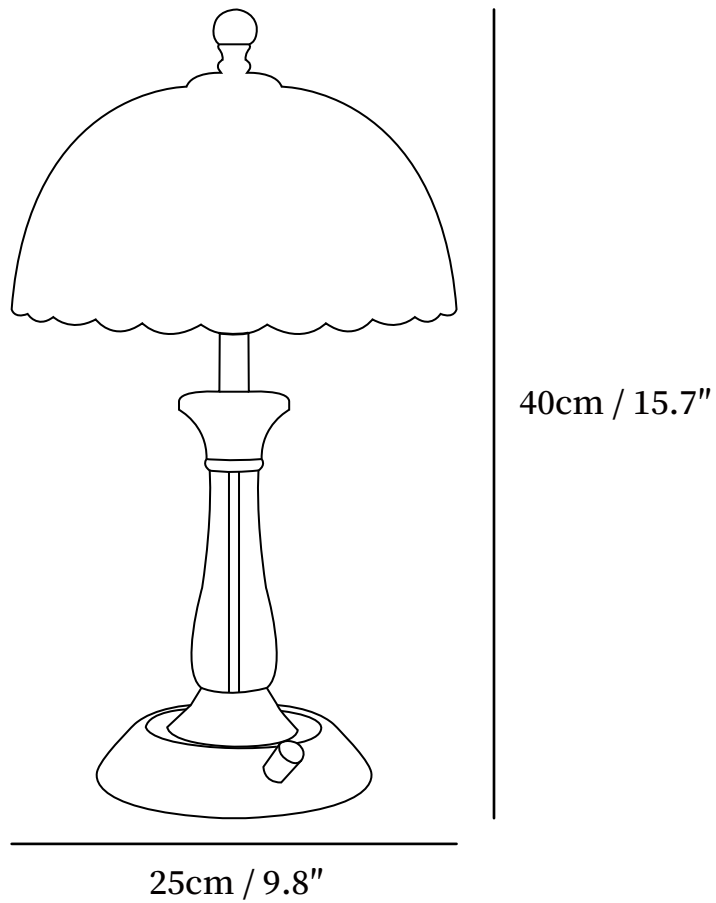

SPECIFICATION SHEET

SPECIFICATION DETAILS

*For custom options, consult factory for details

Fixture Dimensions	Ø 9.8" x H 15.7"
Light source	E27
Wattage	Max 40W
Voltage	AC 110-240V
Color Temperature	Based on the purchase of light bulbs
CRI(Ra)	80CRI
Mounting	Table
Driver Required	NO
Optional Color Temps	Buy bulbs as needed
LED Rated Life	Based on bulb life (we do not supply bulbs)
Dimming	Dimming is not supported
Finishes	Black, Gold.
Shade Details	Frosted white.
Material	Metal, Glass, Acrylic.
Wire Length	59"
Wire Type	Wire with switch plug