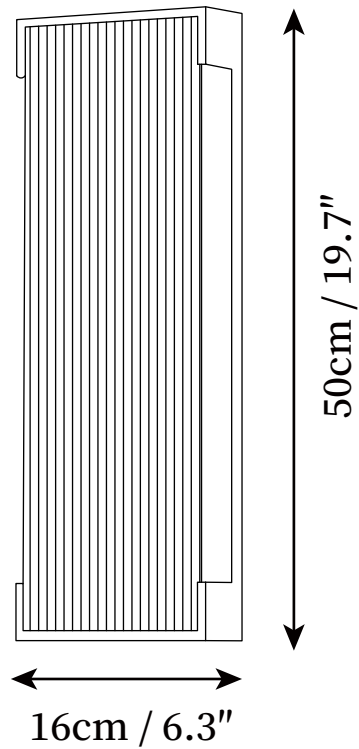

SPECIFICATION SHEET

SPECIFICATION DETAILS

*For custom options, consult factory for details

Fixture Dimensions	L 5.9" x H 19.7" x Depth 2"
Light source	Integrated LED
Wattage	~5 Watts
Voltage	AC 110-240V
Dimming	Not supported
CRI(Ra)	90+CRI
Mounting	Hardwired.
LED Rated Life	30000 hours
Color Temperature	Warm Light (3000K), Neutral Light (4000K), Cool Light (6000K)
Control method	Compatible with common wall switches(not included)
Finishes	Black.
Shade Details	Black.
Material	Stainless steel, PC

SPECIFICATION SHEET

SPECIFICATION DETAILS

*For custom options, consult factory for details

Fixture Dimensions	L 6.3" x H 13.8" x Depth 4.7"
Light source	Integrated LED
Wattage	~5 Watts
Voltage	AC 110-240V
Dimming	Not supported
CRI(Ra)	90+CRI
Mounting	Hardwired.
LED Rated Life	30000 hours
Color Temperature	Warm Light (3000K), Neutral Light (4000K), Cool Light (6000K)
Control method	Compatible with common wall switches(not included)
Finishes	Black.
Shade Details	Black.
Material	Stainless steel, PC

SPECIFICATION SHEET

SPECIFICATION DETAILS

*For custom options, consult factory for details

Fixture Dimensions	L 6.3" x H 19.7" x Depth 4.7"
Light source	Integrated LED
Wattage	~5 Watts
Voltage	AC 110-240V
Dimming	Not supported
CRI(Ra)	90+CRI
Mounting	Hardwired.
LED Rated Life	30000 hours
Color Temperature	Warm Light (3000K), Neutral Light (4000K), Cool Light (6000K)
Control method	Compatible with common wall switches (not included)
Finishes	Black.
Shade Details	Black.
Material	Stainless steel, PC