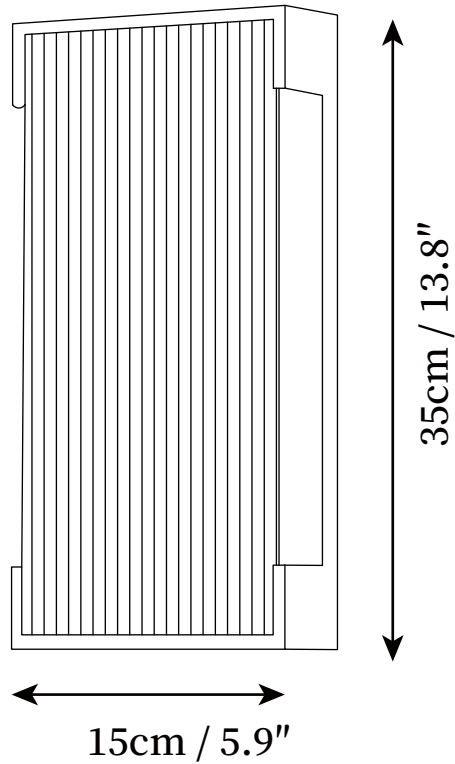

SPECIFICATION SHEET

SPECIFICATION DETAILS

*For custom options, consult factory for details

Fixture Dimensions	L 5.9" x H 13.8" x Depth 2"
Light source	Integrated LED
Wattage	~5 Watts
Voltage	AC 110-240V
Dimming	Not supported
CRI(Ra)	90+CRI
Mounting	Hardwired.
LED Rated Life	30000 hours
Color Temperature	Warm Light (3000K), Neutral Light (4000K), Cool Light (6000K)
Control method	Compatible with common wall switches (not included)
Finishes	Black.
Shade Details	Black.
Material	Stainless steel, PC

SPECIFICATION SHEET

SPECIFICATION DETAILS

*For custom options, consult factory for details

Fixture Dimensions	L 5.9" x H 19.7" x Depth 2"
Light source	Integrated LED
Wattage	~5 Watts
Voltage	AC 110-240V
Dimming	Not supported
CRI(Ra)	90+CRI
Mounting	Hardwired.
LED Rated Life	30000 hours
Color Temperature	Warm Light (3000K), Neutral Light (4000K), Cool Light (6000K)
Control method	Compatible with common wall switches(not included)
Finishes	Black.
Shade Details	Black.
Material	Stainless steel, PC

SPECIFICATION SHEET

SPECIFICATION DETAILS

*For custom options, consult factory for details

Fixture Dimensions	L 6.3" x H 13.8" x Depth 4.7"
Light source	Integrated LED
Wattage	~5 Watts
Voltage	AC 110-240V
Dimming	Not supported
CRI(Ra)	90+CRI
Mounting	Hardwired.
LED Rated Life	30000 hours
Color Temperature	Warm Light (3000K), Neutral Light (4000K), Cool Light (6000K)
Control method	Compatible with common wall switches(not included)
Finishes	Black.
Shade Details	Black.
Material	Stainless steel, PC