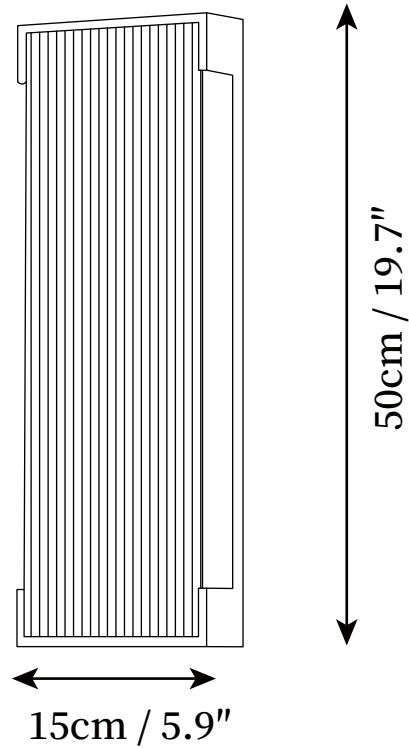

SPECIFICATION SHEET

SPECIFICATION DETAILS

*For custom options, consult factory for details

Fixture Dimensions	L 5.9" x H 13.8" x Depth 2"
Light source	Integrated LED
Wattage	~5 Watts
Voltage	AC 110-240V
Dimming	Not supported
CRI(Ra)	90+CRI
Mounting	Hardwired.
LED Rated Life	30000 hours
Color Temperature	Warm Light (3000K), Neutral Light (4000K), Cool Light (6000K)
Control method	Compatible with common wall switches (not included)
Finishes	Black.
Shade Details	Black.
Material	Stainless steel, PC

SPECIFICATION SHEET

SPECIFICATION DETAILS

*For custom options, consult factory for details

Fixture Dimensions	L 5.9" x H 19.7" x Depth 2"
Light source	Integrated LED
Wattage	~5 Watts
Voltage	AC 110-240V
Dimming	Not supported
CRI(Ra)	90+CRI
Mounting	Hardwired.
LED Rated Life	30000 hours
Color Temperature	Warm Light (3000K), Neutral Light (4000K), Cool Light (6000K)
Control method	Compatible with common wall switches(not included)
Finishes	Black.
Shade Details	Black.
Material	Stainless steel, PC

SPECIFICATION SHEET

SPECIFICATION DETAILS

*For custom options, consult factory for details

Fixture Dimensions	L 6.3" x H 13.8" x Depth 4.7"
Light source	Integrated LED
Wattage	~5 Watts
Voltage	AC 110-240V
Dimming	Not supported
CRI(Ra)	90+CRI
Mounting	Hardwired.
LED Rated Life	30000 hours
Color Temperature	Warm Light (3000K), Neutral Light (4000K), Cool Light (6000K)
Control method	Compatible with common wall switches(not included)
Finishes	Black.
Shade Details	Black.
Material	Stainless steel, PC