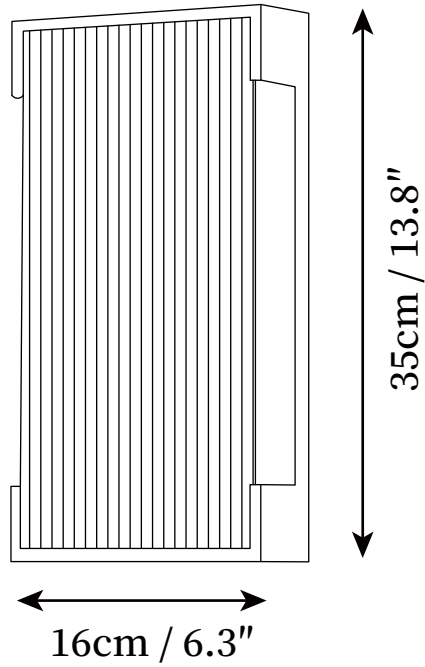

SPECIFICATION SHEET

SPECIFICATION DETAILS

*For custom options, consult factory for details

Fixture Dimensions	L 5.9" x H 13.8" x Depth 2"
Light source	Integrated LED
Wattage	~5 Watts
Voltage	AC 110-240V
Dimming	Not supported
CRI(Ra)	90+CRI
Mounting	Hardwired.
LED Rated Life	30000 hours
Color Temperature	Warm Light (3000K), Neutral Light (4000K), Cool Light (6000K)
Control method	Compatible with common wall switches (not included)
Finishes	Black.
Shade Details	Black.
Material	Stainless steel, PC

SPECIFICATION SHEET

SPECIFICATION DETAILS

*For custom options, consult factory for details

Fixture Dimensions	L 5.9" x H 19.7" x Depth 2"
Light source	Integrated LED
Wattage	~5 Watts
Voltage	AC 110-240V
Dimming	Not supported
CRI(Ra)	90+CRI
Mounting	Hardwired.
LED Rated Life	30000 hours
Color Temperature	Warm Light (3000K), Neutral Light (4000K), Cool Light (6000K)
Control method	Compatible with common wall switches(not included)
Finishes	Black.
Shade Details	Black.
Material	Stainless steel, PC

SPECIFICATION SHEET

SPECIFICATION DETAILS

*For custom options, consult factory for details

Fixture Dimensions	L 6.3" x H 13.8" x Depth 4.7"
Light source	Integrated LED
Wattage	~5 Watts
Voltage	AC 110-240V
Dimming	Not supported
CRI(Ra)	90+CRI
Mounting	Hardwired.
LED Rated Life	30000 hours
Color Temperature	Warm Light (3000K), Neutral Light (4000K), Cool Light (6000K)
Control method	Compatible with common wall switches(not included)
Finishes	Black.
Shade Details	Black.
Material	Stainless steel, PC