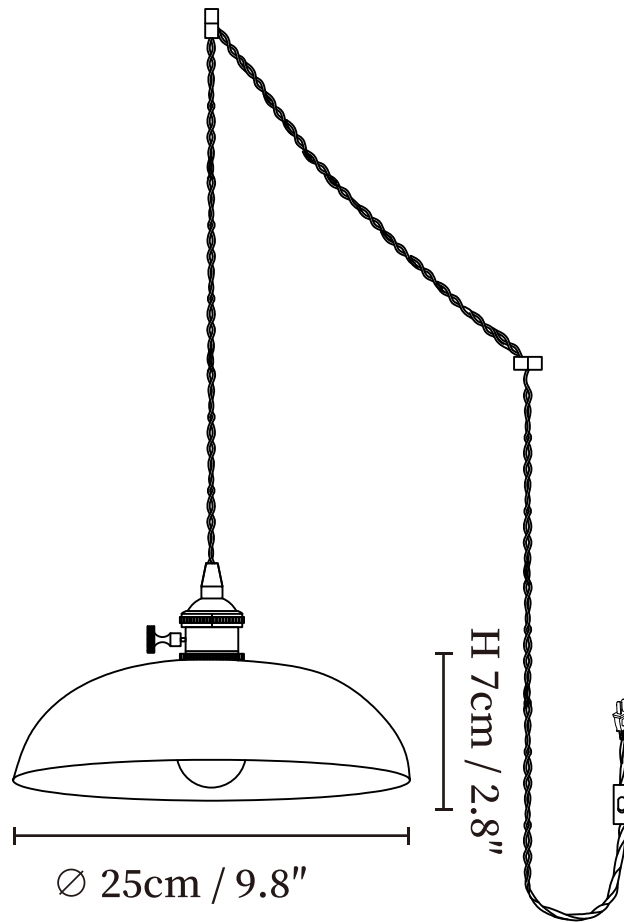

SPECIFICATION SHEET

SPECIFICATION DETAILS

*For custom options, consult factory for details

Fixture Dimensions	Ø 9.8" x H 2.8"
Light source	E26 or E27 (bulb not included)
Wattage	MAX 40W incandescent bulb or LED equivalent.
Voltage	AC 110-240V
Mounting	Hardwired.
Dimming	Compatible with dimmable bulbs (bulb not included)
Control method	Compatible with common wall switches (
Finishes	Brass.
Shade Details	Opaque
Material	Metal, Brass, Glass
Wire Length	The standard length of the cord is 180" (457 cm), the length is adjustable.