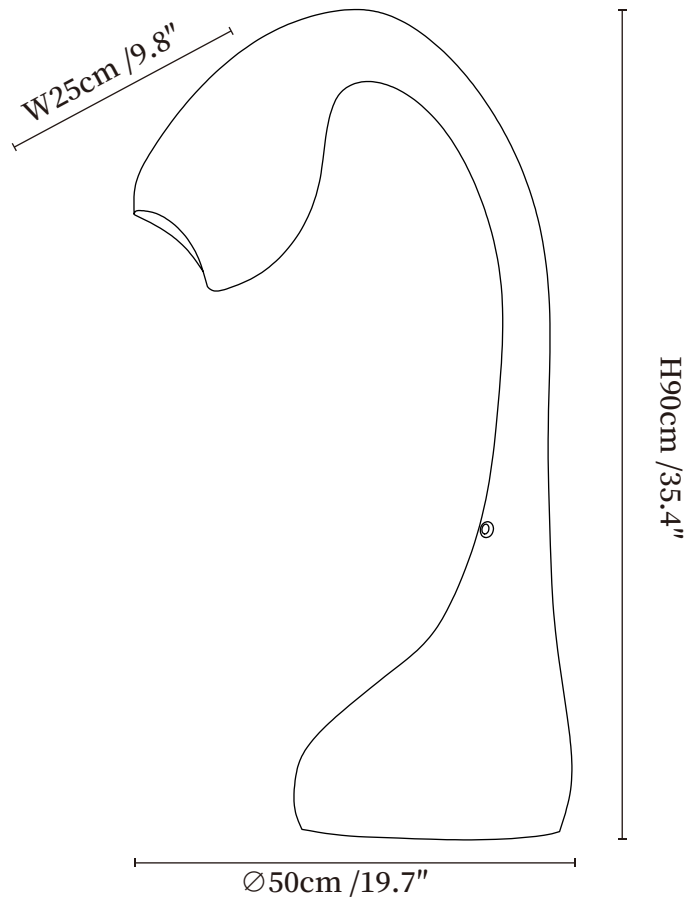

SPECIFICATION SHEET

SPECIFICATION DETAILS

*For custom options, consult factory for details

Fixture Dimensions	Ø 19.7" x W 9.8" x H 35.4"
Light source	E26 or E27 (bulb not included)
Wattage	MAX 40W incandescent bulb or LED equivalent.
Voltage	AC 110-240V
Dimming	Compatible with dimmable bulbs (bulb not included)
Control method	In line ON / OFF switch.
Finishes	Bronze.
Shade Details	Bronze.
Material	Metal, Fiberglass Reinforced Plastic.
Cord Length	Supplied with switched plug cord, length ~59" (150cm).