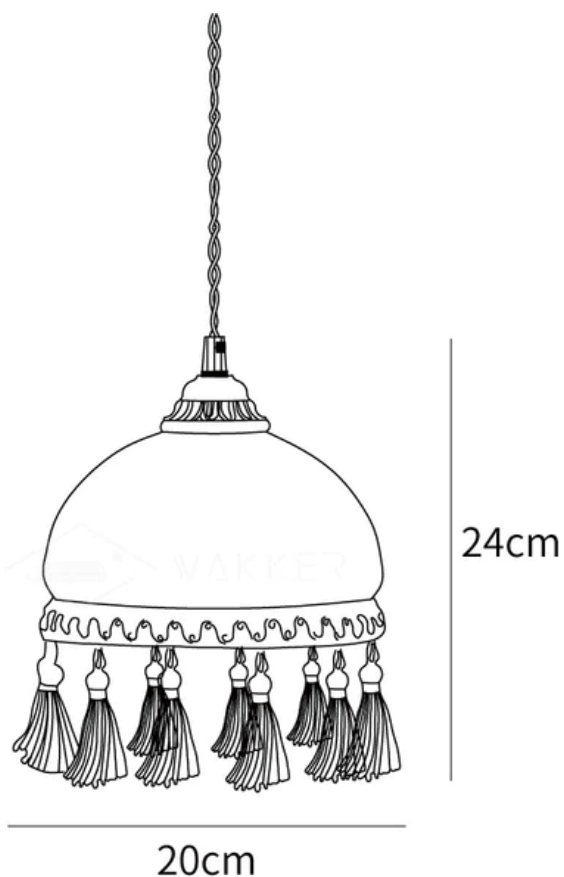

## SPECIFICATION DETAILS

\*For custom options, consult factory for details

<b>Fixture Dimensions</b>	Ø 7.9" x H 9.4"
<b>Light source</b>	E26 or E27 (bulb not included)
<b>Wattage</b>	MAX 40W incandescent bulb or LED equivalent.
<b>Voltage</b>	AC 110-240V
<b>Control method</b>	In line ON / OFF switch.
<b>Finishes</b>	Yellow
<b>Shade Details</b>	Brown
<b>Material</b>	Brass, Glass, Fabric Tassels
<b>Wire Length</b>	177.2" wires with plug switches and the length is adjustable