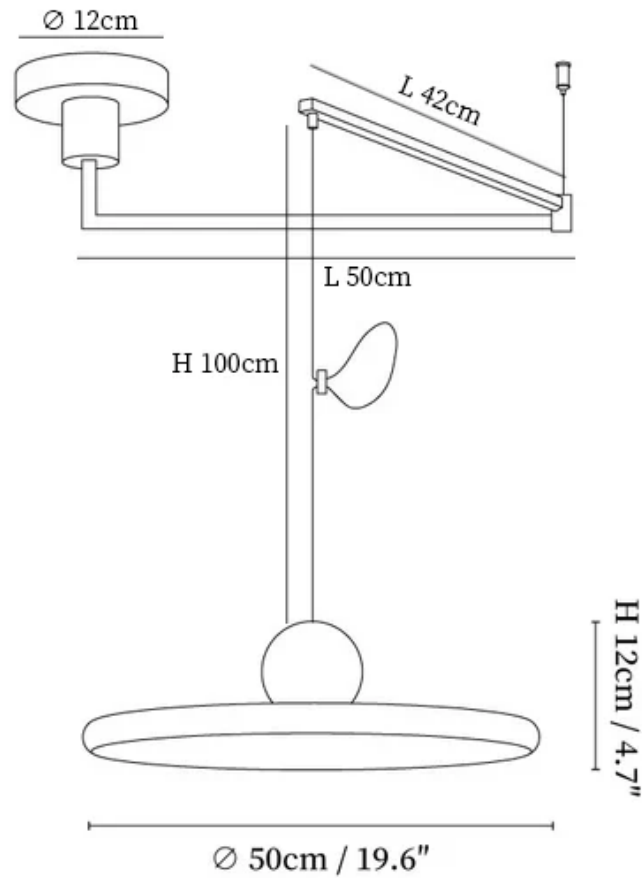

SPECIFICATION SHEET

SPECIFICATION DETAILS

*For custom options, consult factory for details

Fixture Dimensions	Ø 11.8" x H 4.7" / Ø 15.7" x H 4.7" / Ø 19.6" x H 4.7"
Light source	Integrated LED
Wattage	~ 28W~ 36W~ 48W
Voltage	AC 110-240V
Dimming	Not supported
CRI(Ra)	90+ CRI
Mounting	Hardwired.
LED Rated Life	30000 hours
Color Temperature	Warm Light (3000K), Neutral Light (4000K), Cool Light (6000K)
Control method	Compatible with common wall switches (not included)
Finishes	Red & Green, Drak Red, Red & Beige.
Shadow Details	White.
Material	Metal, Acrylic.
Wire Length	The standard length of the cord is 39.4" (100 cm), the length is adjustable.