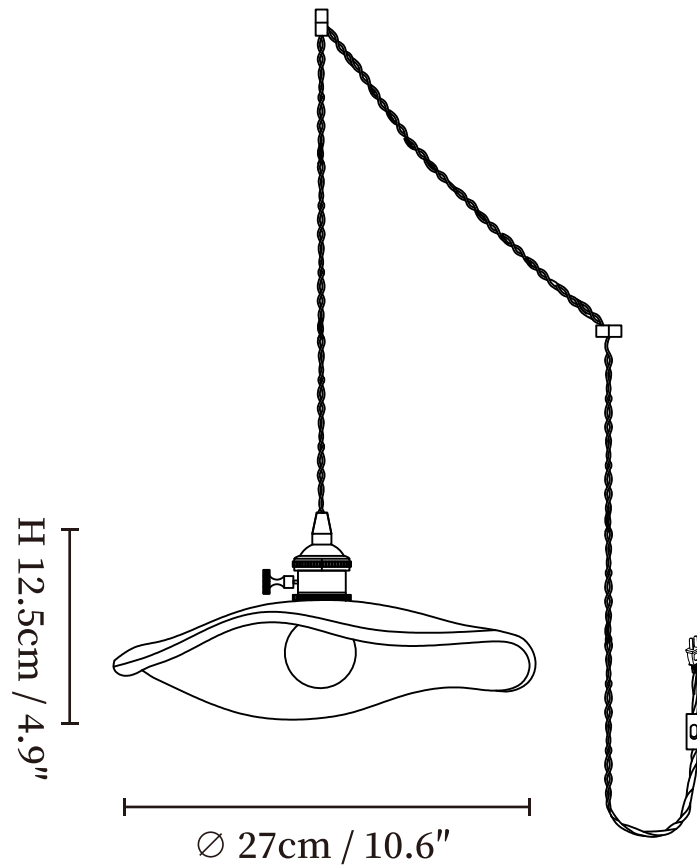

SPECIFICATION SHEET

SPECIFICATION DETAILS

*For custom options, consult factory for details

Fixture Dimensions	Ø 10.6" x H 4.9"
Light source	E26 or E27 (bulb not included)
Wattage	MAX 40W incandescent bulb or LED equivalent.
Voltage	AC 110-240V
Mounting	Hardwired.
Dimming	Compatible with dimmable bulbs (bulb not included)
Control method	Compatible with common wall switches(
Finishes	Gold.
Shade Details	Amber.
Material	Metal, Brass, Glass
Wire Length	The standard length of the cord is 180" (457 cm), the length is adjustable.