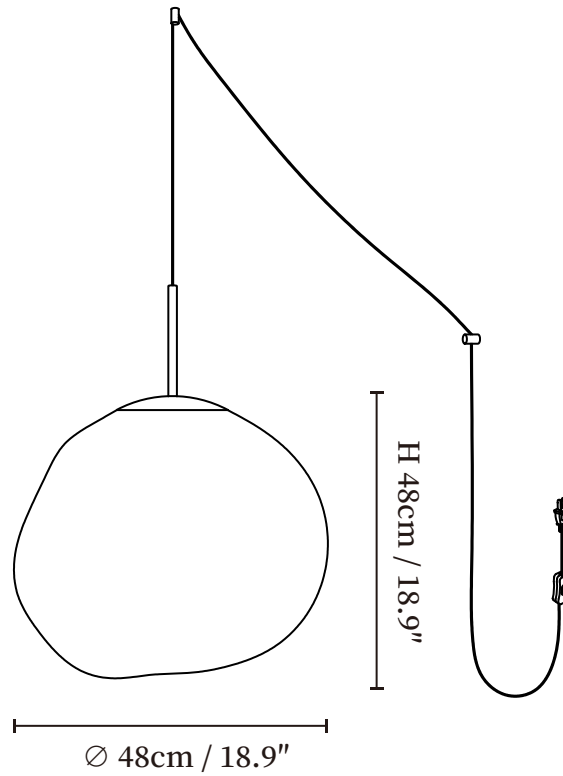

SPECIFICATION SHEET

SPECIFICATION DETAILS

*For custom options, consult factory for details

| | |
|---------------------------|--|
| Fixture Dimensions | Ø 7" Ø 11" Ø 15" Ø 18.9" |
| Light source | E26 or E27 (bulb not included) |
| Wattage | MAX 40W incandescent bulb or LED equivalent. |
| Voltage | AC 110-240V |
| Control method | In line ON / OFF switch. |
| Finishes | Gold, Rose gold, Chrome. |
| Shade Details | Silver, Gold, Red, Smoky gray. |
| Material | Metal, PVC, Plastic. |
| Wire Length | 177.2" wires with plug switches and the length is adjustable |