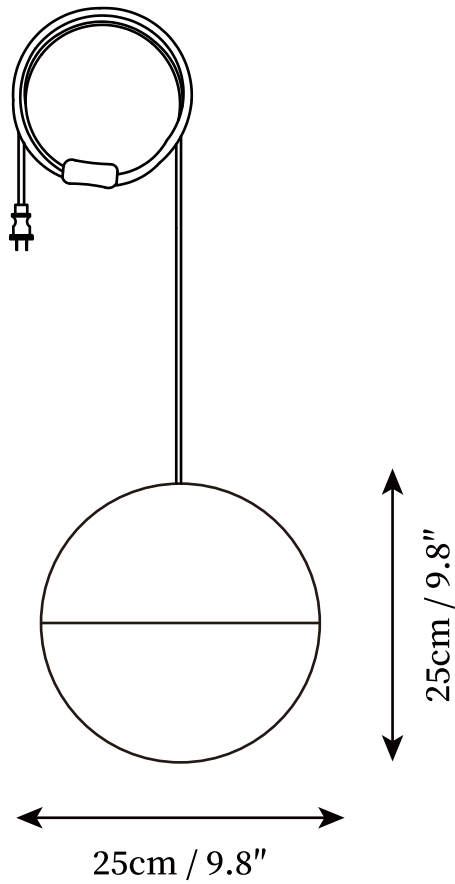

SPECIFICATION SHEET

SPECIFICATION DETAILS

*For custom options, consult factory for details

Fixture Dimensions	D 9.8" x H 9.8"
Light source	E26 or E27 (bulb not included)
Wattage	MAX 40W incandescent bulb or LED equivalent.
Voltage	AC 110-240V
Mounting	Hardwired.
Dimming	Compatible with dimmable bulbs (bulb not included)
Control method	Compatible with common wall switches(not included)
Finishes	Black.
Shade Details	Black.
Material	Metal, Polycarbonate
Wire Length	Standard length of cord with switched plug is 177.2" (450 cm), adjustable length.

SPECIFICATION SHEET

SPECIFICATION DETAILS

*For custom options, consult factory for details

Fixture Dimensions	D 8.3" x H 6.3"
Light source	E26 or E27 (bulb not included)
Wattage	MAX 40W incandescent bulb or LED equivalent.
Voltage	AC 110-240V
Mounting	Hardwired.
Dimming	Compatible with dimmable bulbs (bulb not included)
Control method	Compatible with common wall switches (not included)
Finishes	Black.
Shade Details	Black.
Material	Metal, Polycarbonate
Wire Length	Standard length of cord with switched plug is 177.2" (450 cm), adjustable length.