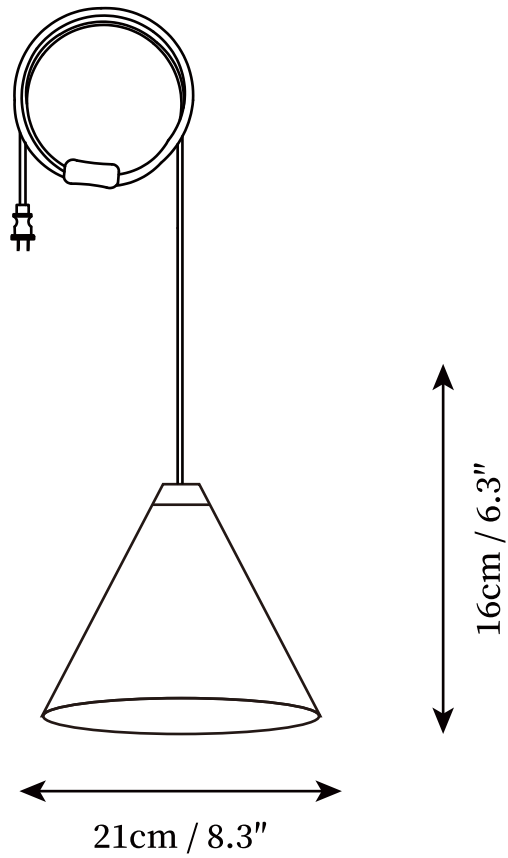

SPECIFICATION SHEET

SPECIFICATION DETAILS

*For custom options, consult factory for details

Fixture Dimensions	D 9.8" x H 9.8"
Light source	E26 or E27 (bulb not included)
Wattage	MAX 40W incandescent bulb or LED equivalent.
Voltage	AC 110-240V
Mounting	Hardwired.
Dimming	Compatible with dimmable bulbs (bulb not included)
Control method	Compatible with common wall switches(not included)
Finishes	Black.
Shade Details	Black.
Material	Metal, Polycarbonate
Wire Length	Standard length of cord with switched plug is 177.2" (450 cm), adjustable length.

SPECIFICATION SHEET

SPECIFICATION DETAILS

*For custom options, consult factory for details

Fixture Dimensions	D 8.3" x H 6.3"
Light source	E26 or E27 (bulb not included)
Wattage	MAX 40W incandescent bulb or LED equivalent.
Voltage	AC 110-240V
Mounting	Hardwired.
Dimming	Compatible with dimmable bulbs (bulb not included)
Control method	Compatible with common wall switches (not included)
Finishes	Black.
Shade Details	Black.
Material	Metal, Polycarbonate
Wire Length	Standard length of cord with switched plug is 177.2" (450 cm), adjustable length.