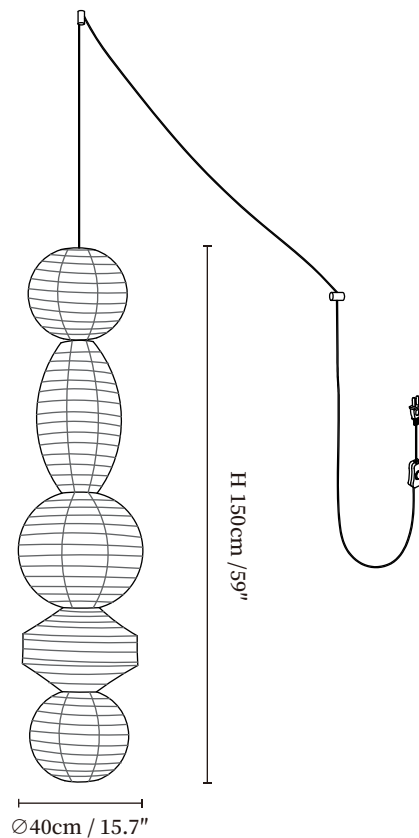

SPECIFICATION SHEET

SPECIFICATION DETAILS

*For custom options, consult factory for details

Fixture Dimensions	Ø 15.7" x H 44.9"
Light source	E26 or E27 (bulb not included)
Wattage	MAX 40W incandescent bulb or LED equivalent.
Voltage	AC 110-240V
Control method	In line ON / OFF switch.
Finishes	White.
Shade Details	White.
Material	Mulberry paper, Bamboo, Metal.
Wire Length	177.2" wires with plug switches and the length is adjustable

SPECIFICATION SHEET

SPECIFICATION DETAILS

*For custom options, consult factory for details

Fixture Dimensions	Ø 15.7" x H 56.3"
Light source	E26 or E27 (bulb not included)
Wattage	MAX 40W incandescent bulb or LED equivalent.
Voltage	AC 110-240V
Control method	In line ON / OFF switch.
Finishes	White.
Shade Details	White.
Material	Mulberry paper, Bamboo, Metal.
Wire Length	177.2" wires with plug switches and the length is adjustable

SPECIFICATION SHEET

SPECIFICATION DETAILS

*For custom options, consult factory for details

Fixture Dimensions	Ø 15.7" x H 59"
Light source	E26 or E27 (bulb not included)
Wattage	MAX 40W incandescent bulb or LED equivalent.
Voltage	AC 110-240V
Control method	In line ON / OFF switch.
Finishes	White.
Shade Details	White.
Material	Mulberry paper, Bamboo, Metal.
Wire Length	177.2" wires with plug switches and the length is adjustable