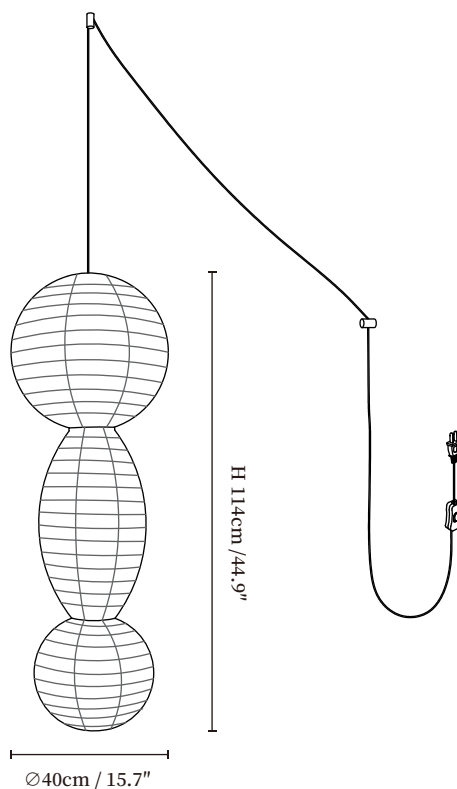

SPECIFICATION SHEET

SPECIFICATION DETAILS

*For custom options, consult factory for details

Fixture Dimensions	Ø 15.7" x H 44.9"
Light source	E26 or E27 (bulb not included)
Wattage	MAX 40W incandescent bulb or LED equivalent.
Voltage	AC 110-240V
Control method	In line ON / OFF switch.
Finishes	White.
Shade Details	White.
Material	Mulberry paper, Bamboo, Metal.
Wire Length	177.2" wires with plug switches and the length is adjustable

SPECIFICATION SHEET

SPECIFICATION DETAILS

*For custom options, consult factory for details

Fixture Dimensions	Ø 15.7" x H 56.3"
Light source	E26 or E27 (bulb not included)
Wattage	MAX 40W incandescent bulb or LED equivalent.
Voltage	AC 110-240V
Control method	In line ON / OFF switch.
Finishes	White.
Shade Details	White.
Material	Mulberry paper, Bamboo, Metal.
Wire Length	177.2" wires with plug switches and the length is adjustable

SPECIFICATION SHEET

SPECIFICATION DETAILS

*For custom options, consult factory for details

Fixture Dimensions	Ø 15.7" x H 59"
Light source	E26 or E27 (bulb not included)
Wattage	MAX 40W incandescent bulb or LED equivalent.
Voltage	AC 110-240V
Control method	In line ON / OFF switch.
Finishes	White.
Shade Details	White.
Material	Mulberry paper, Bamboo, Metal.
Wire Length	177.2" wires with plug switches and the length is adjustable