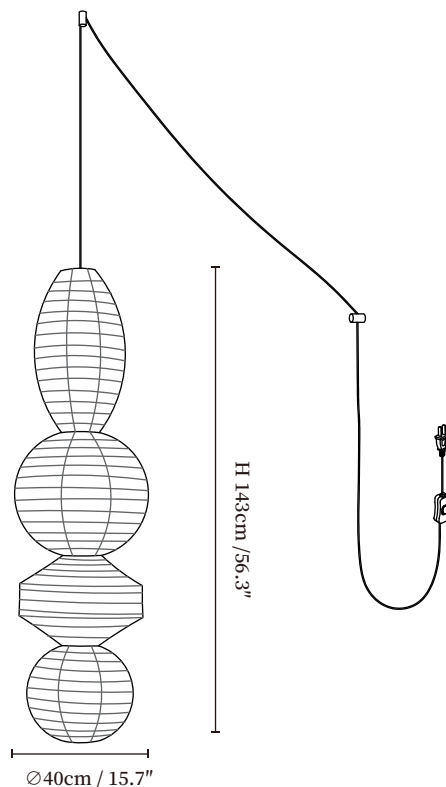

SPECIFICATION SHEET

SPECIFICATION DETAILS

*For custom options, consult factory for details

Fixture Dimensions	Ø 15.7" x H 44.9"
Light source	E26 or E27 (bulb not included)
Wattage	MAX 40W incandescent bulb or LED equivalent.
Voltage	AC 110-240V
Control method	In line ON / OFF switch.
Finishes	White.
Shade Details	White.
Material	Mulberry paper, Bamboo, Metal.
Wire Length	177.2" wires with plug switches and the length is adjustable

SPECIFICATION SHEET

SPECIFICATION DETAILS

*For custom options, consult factory for details

Fixture Dimensions	Ø 15.7" x H 56.3"
Light source	E26 or E27 (bulb not included)
Wattage	MAX 40W incandescent bulb or LED equivalent.
Voltage	AC 110-240V
Control method	In line ON / OFF switch.
Finishes	White.
Shade Details	White.
Material	Mulberry paper, Bamboo, Metal.
Wire Length	177.2" wires with plug switches and the length is adjustable

SPECIFICATION SHEET

SPECIFICATION DETAILS

*For custom options, consult factory for details

Fixture Dimensions	Ø 15.7" x H 59"
Light source	E26 or E27 (bulb not included)
Wattage	MAX 40W incandescent bulb or LED equivalent.
Voltage	AC 110-240V
Control method	In line ON / OFF switch.
Finishes	White.
Shade Details	White.
Material	Mulberry paper, Bamboo, Metal.
Wire Length	177.2" wires with plug switches and the length is adjustable