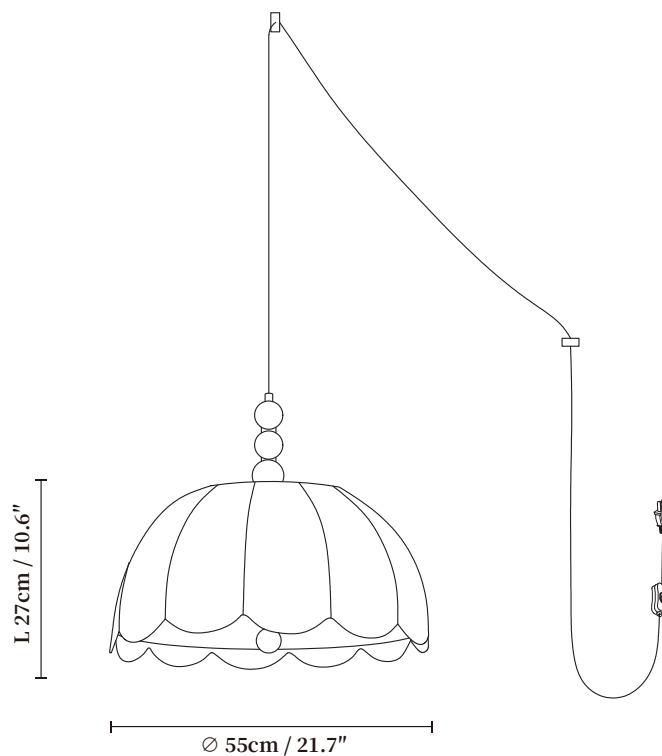

SPECIFICATION SHEET

SPECIFICATION DETAILS

*For custom options, consult factory for details

Fixture Dimensions	Ø 21.7" x H 10.6"
Light source	E26 or E27 (bulb not included)
Wattage	MAX 40W incandescent bulb or LED equivalent.
Voltage	AC 110-240V
Control method	In line ON / OFF switch.
Finishes	Walnut Color
Shade Details	Beige
Material	Metal, Fabric, Wood
Wire Length	177.2" wires with plug switches and the length is adjustable
