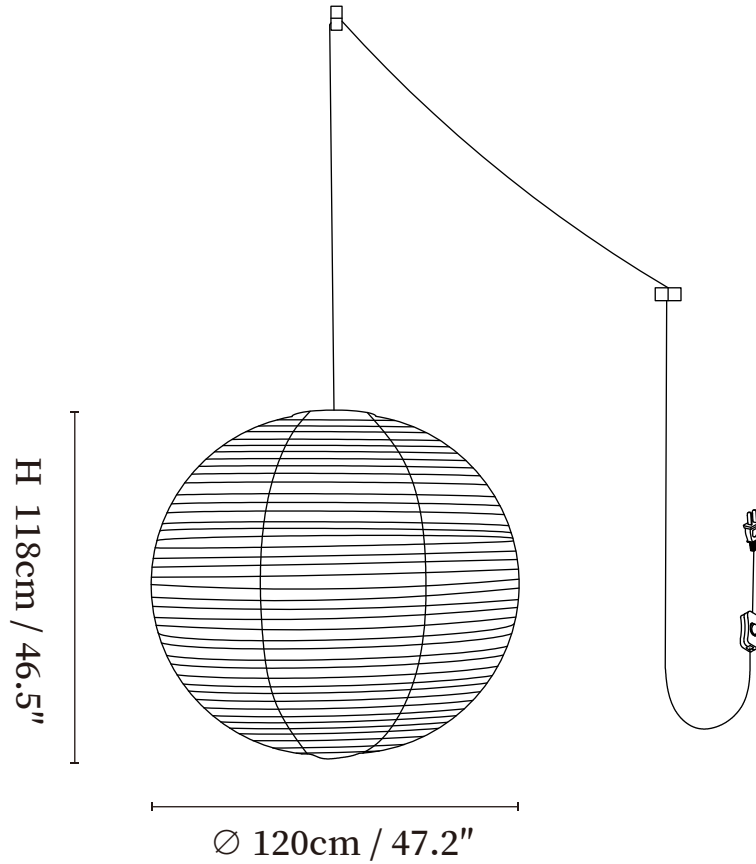

SPECIFICATION SHEET

SPECIFICATION DETAILS

*For custom options, consult factory for details

| | |
|--------------------|---|
| Fixture Dimensions | Ø 47.2" x H 46.5" |
| Light source | E26 or E27(bulb not included) |
| Wattage | MAX 40W Wincandescent bulb or LED equivalent. |
| Voltage | AC 110-240V |
| Mounting | Hardwired. |
| Dimming | Compatible with dimmable bulbs (bulb not included) |
| Control method | Inline On/Off push button switch. |
| Finishes | White |
| Shade Details | White |
| Material | Mulberry paper, Metal, Iron |
| Wire Length | The standard length of the cord is 177.2" (450 cm), the length is adjustable. |