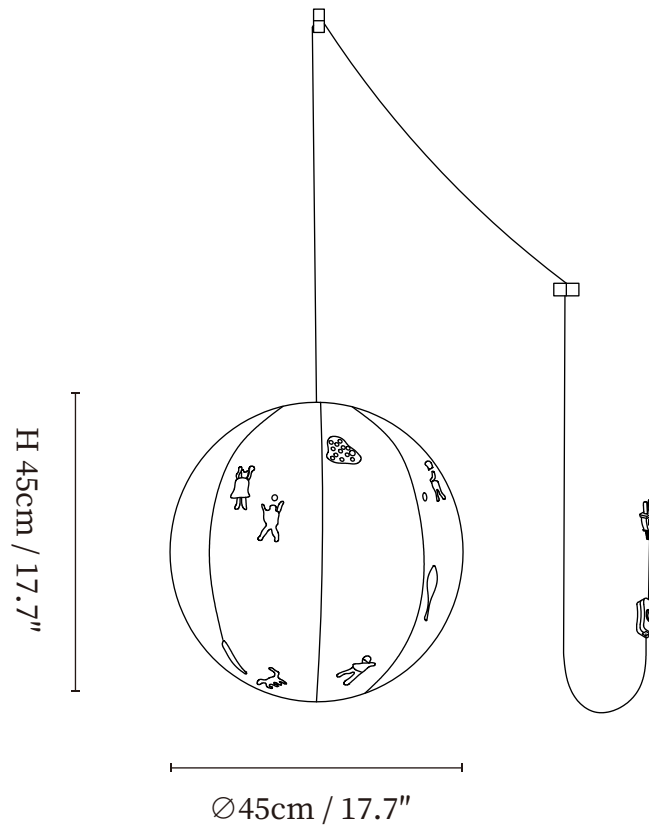

SPECIFICATION SHEET

SPECIFICATION DETAILS

*For custom options, consult factory for details

Fixture Dimensions	D 13.8" x H 13.8", 17.7" x H 17.7"
Light source	E26 or E27. (bulb not included)
Wattage	MAX 40W Wincandescent bulb or LED equivalent.
Voltage	AC 110-240V
Mounting	Hardwired.
Dimming	Compatible with dimmable bulbs (bulb not included)
Control method	Inline On/Off push button switch.
Finishes	White
Shade Details	White
Material	Fabric, Metal
Wire Length	The standard length of the cord is 177.2" (450 cm), the length is adjustable.