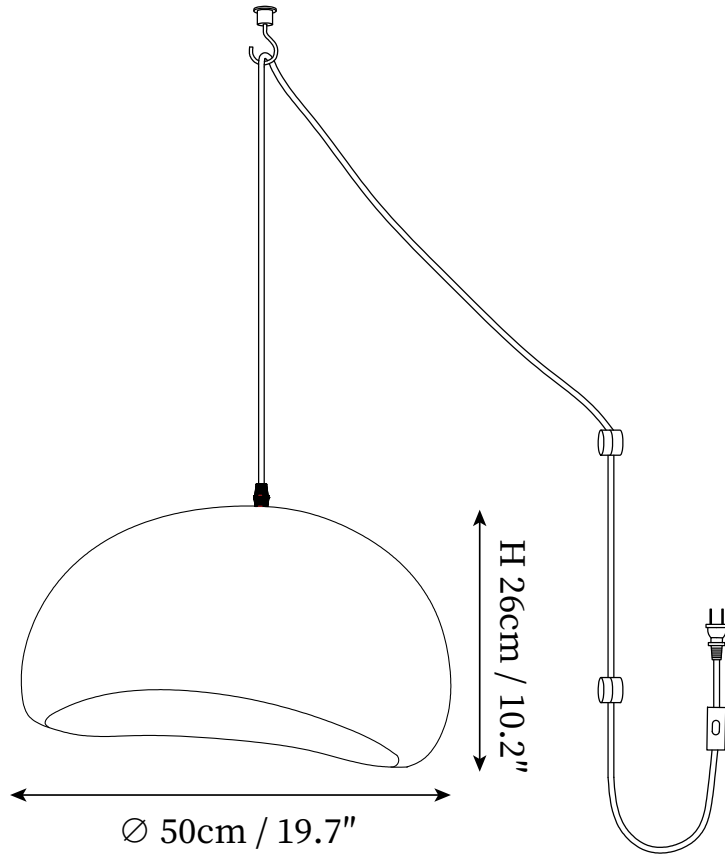

SPECIFICATION SHEET

SPECIFICATION DETAILS

*For custom options, consult factory for details

Fixture Dimensions	D 11.8" x H 6.7", D 15.7" x H 9.1", D 19.7" x H 10.2"
Light source	E26 or E27. (bulb not included)
Wattage	MAX 15W incandescent bulb or LED equivalent.
Voltage	AC 110-240V
Mounting	Hardwired.
Dimming	Compatible with dimmable bulbs (bulb not included)
Control method	Compatible with common wall switches (not included)
Finishes	Grey, White, Beige, Brown, Blue, Orange.
Shade Details	Grey, White, Beige, Brown, Blue, Orange.
Material	High density polystyrene, Metal.
Wire Length	The standard length of the cord is 177.2" (450 cm), the length is adjustable.