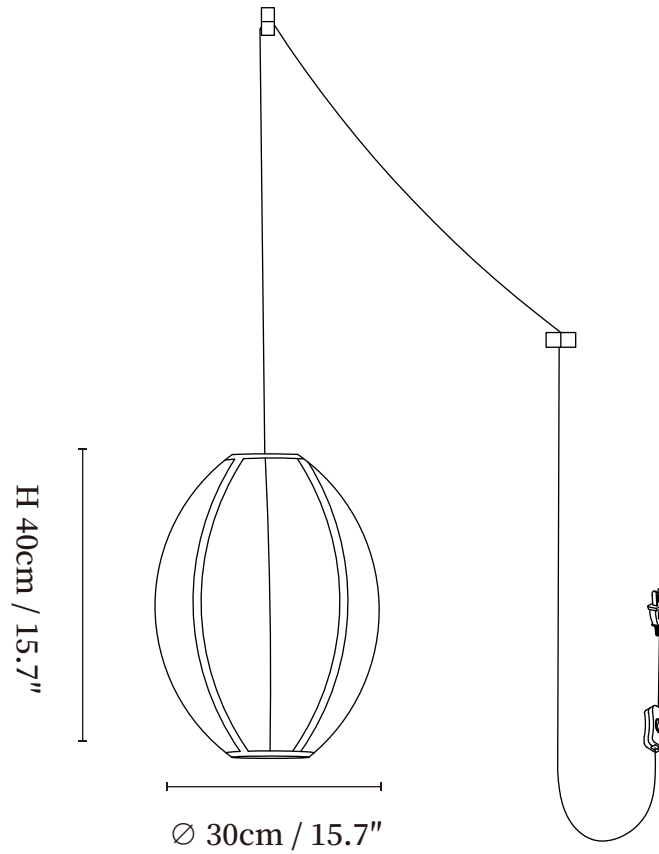

SPECIFICATION SHEET

SPECIFICATION DETAILS

*For custom options, consult factory for details

Fixture Dimensions	D 15.7" x H 8.7"
Light source	E26 or E27. (bulb not included)
Wattage	MAX 40W Wincandescent bulb or LED equivalent.
Voltage	AC 110-240V
Mounting	Hardwired.
Dimming	Compatible with dimmable bulbs (bulb not included)
Control method	Inline On/Off push button switch.
Finishes	Black
Shade Details	White
Material	Metal, Fabric
Wire Length	The standard length of the cord is 177.2" (450 cm), the length is adjustable.

SPECIFICATION SHEET

SPECIFICATION DETAILS

*For custom options, consult factory for details

Fixture Dimensions	D 15.7" x H 6.3"
Light source	E26 or E27. (bulb not included)
Wattage	MAX 40W Wincandescent bulb or LED equivalent.
Voltage	AC 110-240V
Mounting	Hardwired.
Dimming	Compatible with dimmable bulbs (bulb not included)
Control method	Inline On/Off push button switch.
Finishes	Black
Shade Details	White
Material	Metal, Fabric
Wire Length	The standard length of the cord is 177.2" (450 cm), the length is adjustable.

SPECIFICATION SHEET

SPECIFICATION DETAILS

*For custom options, consult factory for details

Fixture Dimensions	D 11.8" x H 15.7"
Light source	E26 or E27. (bulb not included)
Wattage	MAX 40W Wincandescent bulb or LED equivalent.
Voltage	AC 110-240V
Mounting	Hardwired.
Dimming	Compatible with dimmable bulbs (bulb not included)
Control method	Inline On/Off push button switch.
Finishes	Black
Shade Details	White
Material	Metal, Fabric
Wire Length	The standard length of the cord is 177.2" (450 cm), the length is adjustable.
