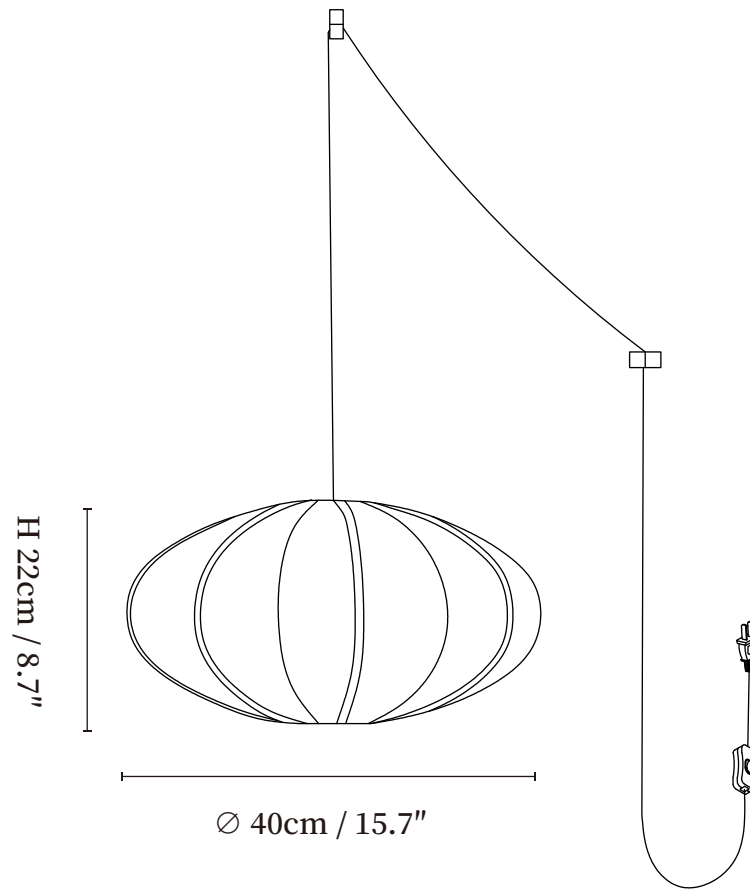

SPECIFICATION SHEET

SPECIFICATION DETAILS

*For custom options, consult factory for details

Fixture Dimensions	D 15.7" x H 8.7"
Light source	E26 or E27. (bulb not included)
Wattage	MAX 40W Wincandescent bulb or LED equivalent.
Voltage	AC 110-240V
Mounting	Hardwired.
Dimming	Compatible with dimmable bulbs (bulb not included)
Control method	Inline On/Off push button switch.
Finishes	Black
Shade Details	White
Material	Metal, Fabric
Wire Length	The standard length of the cord is 177.2" (450 cm), the length is adjustable.

SPECIFICATION SHEET

SPECIFICATION DETAILS

*For custom options, consult factory for details

Fixture Dimensions	D 15.7" x H 6.3"
Light source	E26 or E27. (bulb not included)
Wattage	MAX 40W Wincandescent bulb or LED equivalent.
Voltage	AC 110-240V
Mounting	Hardwired.
Dimming	Compatible with dimmable bulbs (bulb not included)
Control method	Inline On/Off push button switch.
Finishes	Black
Shade Details	White
Material	Metal, Fabric
Wire Length	The standard length of the cord is 177.2" (450 cm), the length is adjustable.

SPECIFICATION SHEET

SPECIFICATION DETAILS

*For custom options, consult factory for details

Fixture Dimensions	D 11.8" x H 15.7"
Light source	E26 or E27. (bulb not included)
Wattage	MAX 40W Wincandescent bulb or LED equivalent.
Voltage	AC 110-240V
Mounting	Hardwired.
Dimming	Compatible with dimmable bulbs (bulb not included)
Control method	Inline On/Off push button switch.
Finishes	Black
Shade Details	White
Material	Metal, Fabric
Wire Length	The standard length of the cord is 177.2" (450 cm), the length is adjustable.
