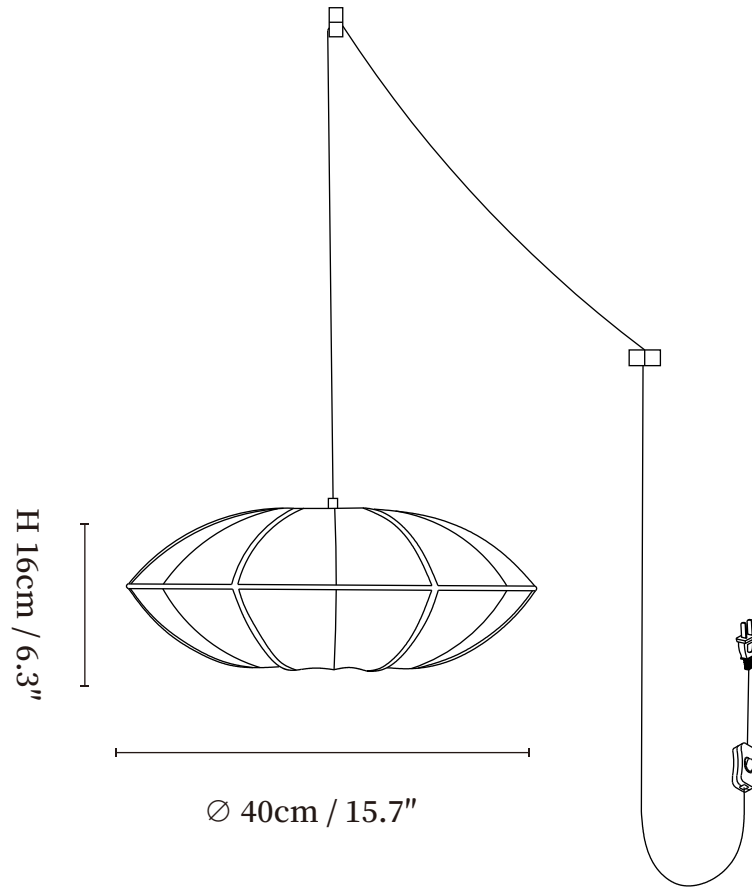

SPECIFICATION SHEET

SPECIFICATION DETAILS

*For custom options, consult factory for details

Fixture Dimensions	D 15.7" x H 8.7"
Light source	E26 or E27. (bulb not included)
Wattage	MAX 40W Wincandescent bulb or LED equivalent.
Voltage	AC 110-240V
Mounting	Hardwired.
Dimming	Compatible with dimmable bulbs (bulb not included)
Control method	Inline On/Off push button switch.
Finishes	Black
Shade Details	White
Material	Metal, Fabric
Wire Length	The standard length of the cord is 177.2" (450 cm), the length is adjustable.

SPECIFICATION SHEET

SPECIFICATION DETAILS

*For custom options, consult factory for details

Fixture Dimensions	D 15.7" x H 6.3"
Light source	E26 or E27. (bulb not included)
Wattage	MAX 40W Wincandescent bulb or LED equivalent.
Voltage	AC 110-240V
Mounting	Hardwired.
Dimming	Compatible with dimmable bulbs (bulb not included)
Control method	Inline On/Off push button switch.
Finishes	Black
Shade Details	White
Material	Metal, Fabric
Wire Length	The standard length of the cord is 177.2" (450 cm), the length is adjustable.

SPECIFICATION SHEET

SPECIFICATION DETAILS

*For custom options, consult factory for details

Fixture Dimensions	D 11.8" x H 15.7"
Light source	E26 or E27. (bulb not included)
Wattage	MAX 40W Wincandescent bulb or LED equivalent.
Voltage	AC 110-240V
Mounting	Hardwired.
Dimming	Compatible with dimmable bulbs (bulb not included)
Control method	Inline On/Off push button switch.
Finishes	Black
Shade Details	White
Material	Metal, Fabric
Wire Length	The standard length of the cord is 177.2" (450 cm), the length is adjustable.
