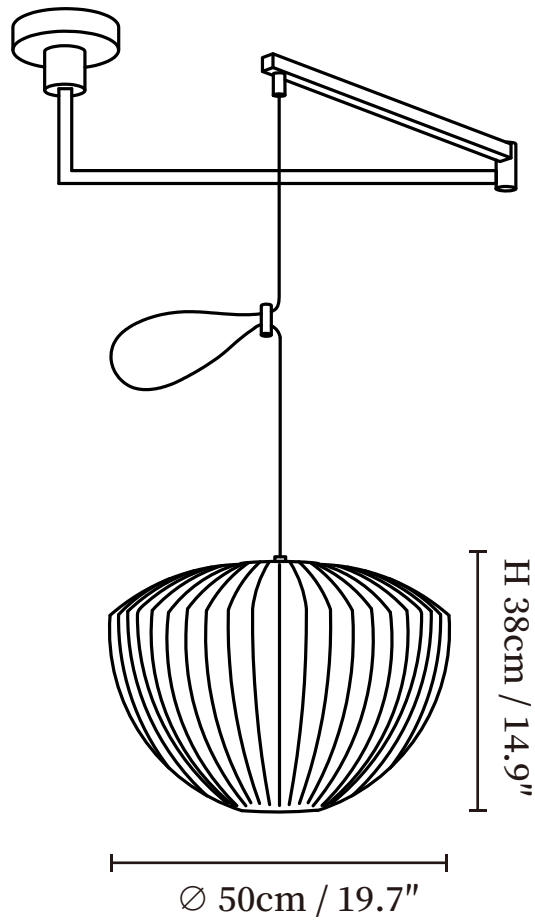

SPECIFICATION SHEET

SPECIFICATION DETAILS

*For custom options, consult factory for details

Fixture Dimensions	Ø 19.7" x H 14.9"
Light source	E26 or E27 (bulb not included).
Wattage	MAX 40W incandescent bulb or LED equivalent.
Voltage	AC 110-240V
Mounting	Hardwired.
Dimming	Compatible with dimmable bulbs (bulb not included)
Control method	Compatible with common wall switches (not included)
Finishes	White
Shade Details	White
Material	Mulberry Silk, Steel wire, Metal.
Wire Length	The standard length of the cord is 39.4" (100 cm), the length is adjustable.