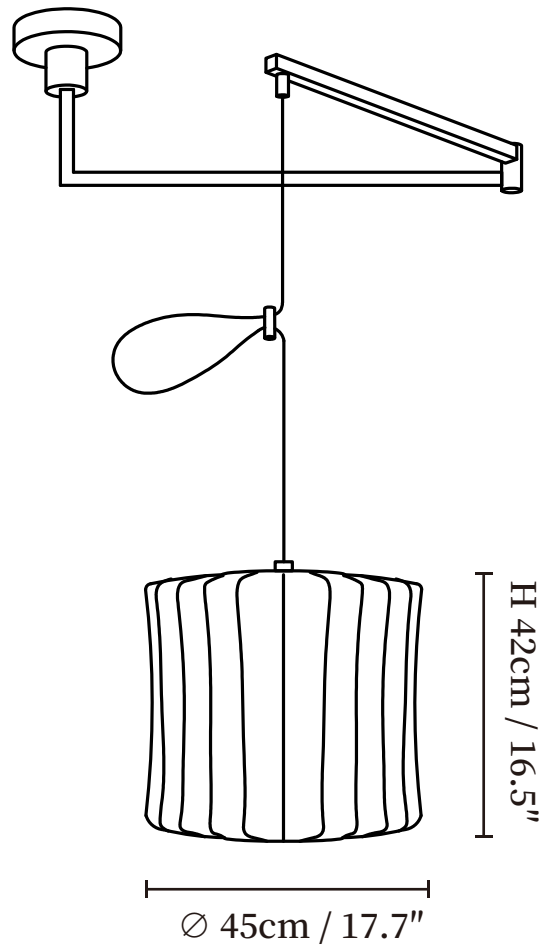

SPECIFICATION SHEET

SPECIFICATION DETAILS

*For custom options, consult factory for details

Fixture Dimensions	Ø 13.7" x H 12.6", Ø 17.7" x H 16.5"
Light source	E26 or E27 (bulb not included).
Wattage	MAX 40W incandescent bulb or LED equivalent.
Voltage	AC 110-240V
Mounting	Hardwired.
Dimming	Compatible with dimmable bulbs (bulb not included)
Control method	Compatible with common wall switches (not included)
Finishes	White
Shade Details	White
Material	Mulberry Silk, Steel wire, Metal.
Wire Length	The standard length of the cord is 39.4" (100 cm), the length is adjustable.