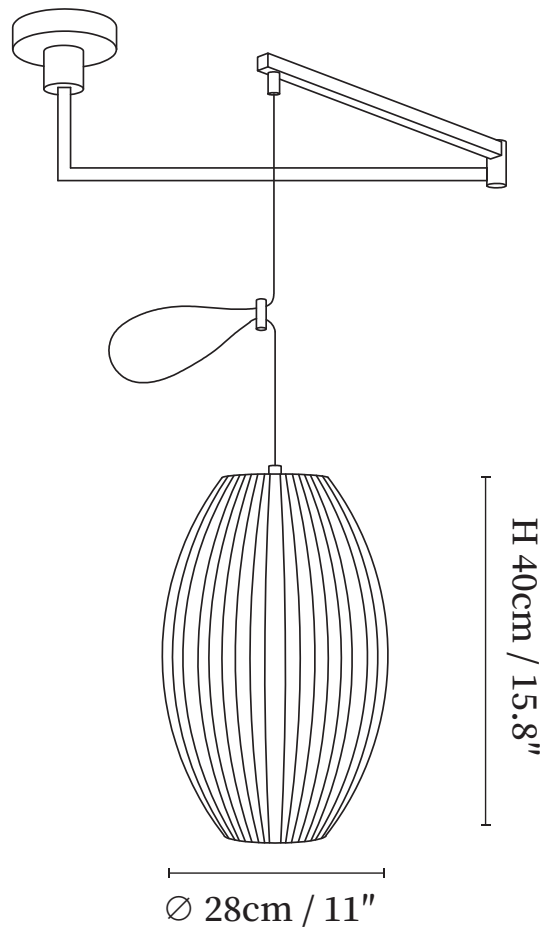

SPECIFICATION SHEET

SPECIFICATION DETAILS

*For custom options, consult factory for details

Fixture Dimensions	∅ 11" x H 15.8"
Light source	E26 or E27 (bulb not included).
Wattage	MAX 40W incandescent bulb or LED equivalent.
Voltage	AC 110-240V
Mounting	Hardwired.
Dimming	Compatible with dimmable bulbs (bulb not included)
Control method	Compatible with common wall switches (not included)
Finishes	White
Shade Details	White
Material	Mulberry Silk, Steel wire, Metal.
Wire Length	The standard length of the cord is 39.4" (100 cm), the length is adjustable.