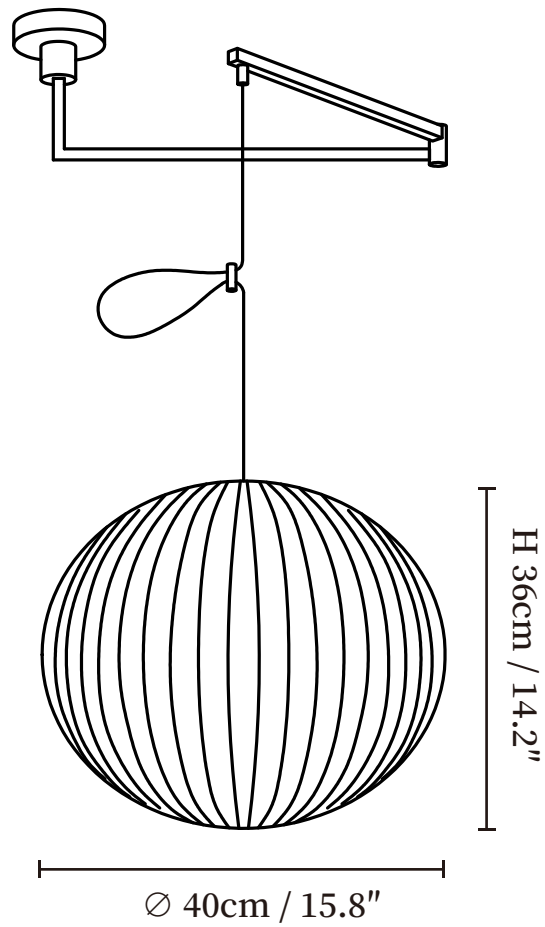

SPECIFICATION SHEET

SPECIFICATION DETAILS

*For custom options, consult factory for details

Fixture Dimensions	$\varnothing 11.8'' \times H 11''$, $\varnothing 15.8'' \times H 14.2''$
Light source	E26 or E27 (bulb not included).
Wattage	MAX 40W incandescent bulb or LED equivalent.
Voltage	AC 110-240V
Mounting	Hardwired.
Dimming	Compatible with dimmable bulbs (bulb not included)
Control method	Compatible with common wall switches (not included)
Finishes	White
Shade Details	White
Material	Mulberry Silk, Steel wire, Metal.
Wire Length	The standard length of the cord is 39.4" (100 cm), the length is adjustable.