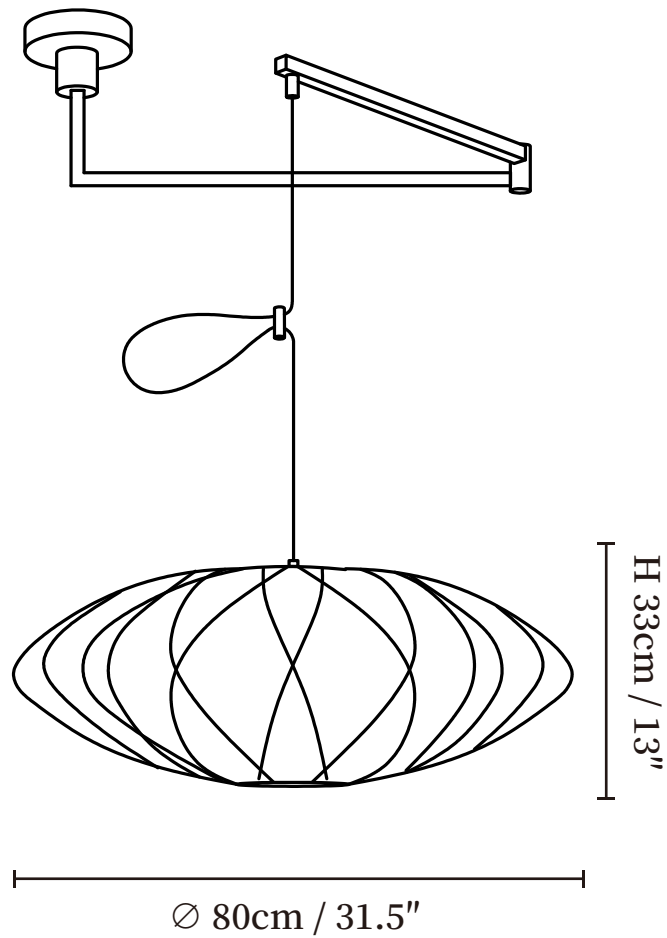

SPECIFICATION SHEET

SPECIFICATION DETAILS

*For custom options, consult factory for details

Fixture Dimensions	∅ 15.8" x H 8.7", ∅ 19.7" x H 9.8, ∅ 23.6" x H 9.8", ∅ 27.6" x H 11.4", ∅ 31.5" x H 13"
Light source	E26 or E27 (bulb not included).
Wattage	MAX 40W incandescent bulb or LED equivalent.
Voltage	AC 110-240V
Mounting	Hardwired.
Dimming	Compatible with dimmable bulbs (bulb not included)
Control method	Compatible with common wall switches(not included)
Finishes	White
Shade Details	White
Material	Mulberry Silk, Steel wire, Metal.
Wire Length	The standard length of the cord is 39.4" (100 cm), the length is adjustable.

SPECIFICATION SHEET

SPECIFICATION DETAILS

*For custom options, consult factory for details

Fixture Dimensions	Ø 15.8" x H 8.7", Ø 19.7" x H 9.8, Ø 23.6" x H 9.8", Ø 27.6" x H 11.4", Ø 31.5" x H 13"
Light source	E26 or E27 (bulb not included).
Wattage	MAX 40W incandescent bulb or LED equivalent.
Voltage	AC 110-240V
Mounting	Hardwired.
Dimming	Compatible with dimmable bulbs (bulb not included)
Control method	Compatible with common wall switches(not included)
Finishes	White
Shade Details	White
Material	Mulberry Silk, Steel wire, Metal.
Wire Length	The standard length of the cord is 39.4" (100 cm), the length is adjustable.

SPECIFICATION SHEET

SPECIFICATION DETAILS

*For custom options, consult factory for details

Fixture Dimensions	∅ 11.8" x H 11.8"
Light source	E26 or E27 (bulb not included).
Wattage	MAX 40W incandescent bulb or LED equivalent.
Voltage	AC 110-240V
Mounting	Hardwired.
Dimming	Compatible with dimmable bulbs (bulb not included)
Control method	Compatible with common wall switches (not included)
Finishes	White
Shade Details	White
Material	Mulberry Silk, Steel wire, Metal.
Wire Length	The standard length of the cord is 39.4" (100 cm), the length is adjustable.