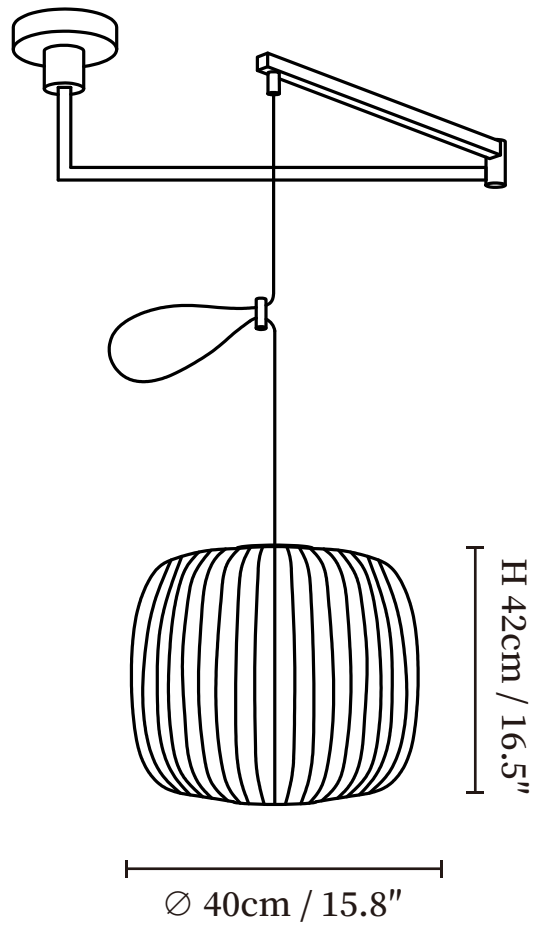

SPECIFICATION SHEET

SPECIFICATION DETAILS

*For custom options, consult factory for details

Fixture Dimensions	∅ 15.8" x H 16.5"
Light source	E26 or E27 (bulb not included).
Wattage	MAX 40W incandescent bulb or LED equivalent.
Voltage	AC 110-240V
Mounting	Hardwired.
Dimming	Compatible with dimmable bulbs (bulb not included)
Control method	Compatible with common wall switches (not included)
Finishes	White
Shade Details	White
Material	Mulberry Silk, Steel wire, Metal.
Wire Length	The standard length of the cord is 39.4" (100 cm), the length is adjustable.