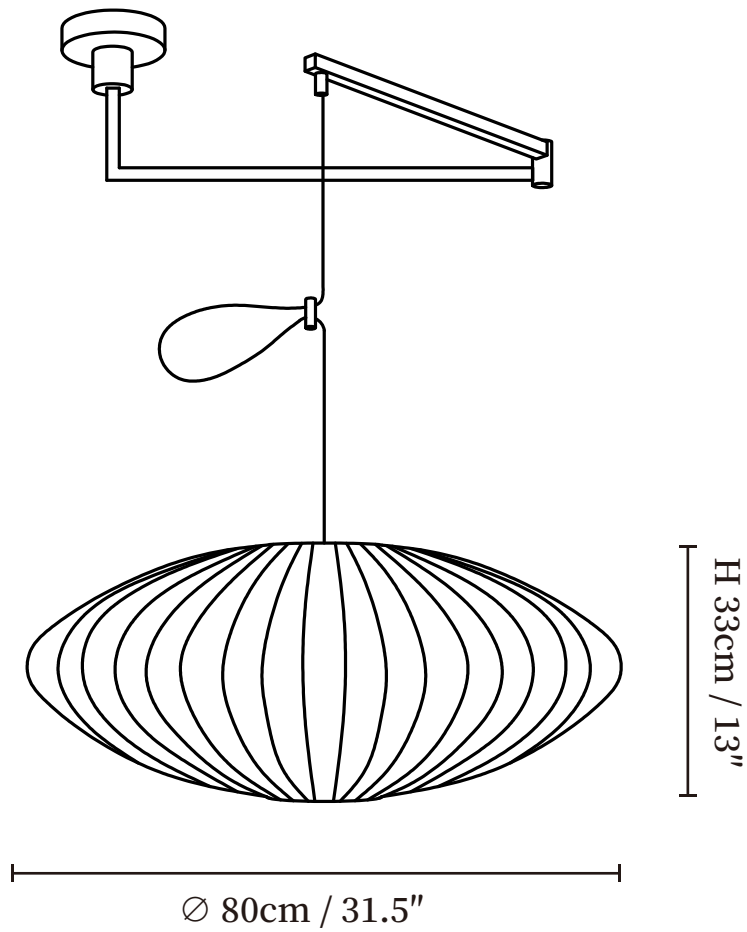

SPECIFICATION SHEET

SPECIFICATION DETAILS

*For custom options, consult factory for details

Fixture Dimensions	∅ 15.8" x H 8.7", ∅ 19.7" x H 9.8, ∅ 23.6" x H 9.8", ∅ 27.6" x H 11.4", ∅ 31.5" x H 13"
Light source	E26 or E27 (bulb not included).
Wattage	MAX 40W incandescent bulb or LED equivalent.
Voltage	AC 110-240V
Mounting	Hardwired.
Dimming	Compatible with dimmable bulbs (bulb not included)
Control method	Compatible with common wall switches(not included)
Finishes	White
Shade Details	White
Material	Mulberry Silk, Steel wire, Metal.
Wire Length	The standard length of the cord is 39.4" (100 cm), the length is adjustable.

SPECIFICATION SHEET

SPECIFICATION DETAILS

*For custom options, consult factory for details

Fixture Dimensions	Ø 15.8" x H 8.7", Ø 19.7" x H 9.8, Ø 23.6" x H 9.8", Ø 27.6" x H 11.4", Ø 31.5" x H 13"
Light source	E26 or E27 (bulb not included).
Wattage	MAX 40W incandescent bulb or LED equivalent.
Voltage	AC 110-240V
Mounting	Hardwired.
Dimming	Compatible with dimmable bulbs (bulb not included)
Control method	Compatible with common wall switches(not included)
Finishes	White
Shade Details	White
Material	Mulberry Silk, Steel wire, Metal.
Wire Length	The standard length of the cord is 39.4" (100 cm), the length is adjustable.

SPECIFICATION SHEET

SPECIFICATION DETAILS

*For custom options, consult factory for details

Fixture Dimensions	∅ 11.8" x H 11.8"
Light source	E26 or E27 (bulb not included).
Wattage	MAX 40W incandescent bulb or LED equivalent.
Voltage	AC 110-240V
Mounting	Hardwired.
Dimming	Compatible with dimmable bulbs (bulb not included)
Control method	Compatible with common wall switches (not included)
Finishes	White
Shade Details	White
Material	Mulberry Silk, Steel wire, Metal.
Wire Length	The standard length of the cord is 39.4" (100 cm), the length is adjustable.