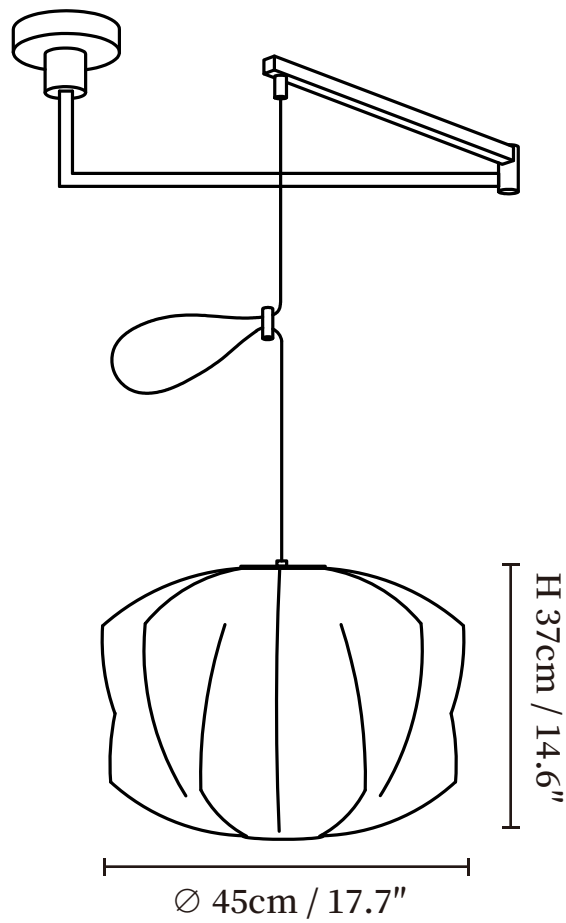

SPECIFICATION SHEET

SPECIFICATION DETAILS

*For custom options, consult factory for details

Fixture Dimensions	Ø 17.7" x H 14.6"
Light source	E26 or E27 (bulb not included).
Wattage	MAX 40W incandescent bulb or LED equivalent.
Voltage	AC 110-240V
Mounting	Hardwired.
Dimming	Compatible with dimmable bulbs (bulb not included)
Control method	Compatible with common wall switches(not included)
Finishes	White
Shade Details	White
Material	Mulberry Silk, Steel wire, Metal.
Wire Length	The standard length of the cord is 39.4" (100 cm), the length is adjustable.