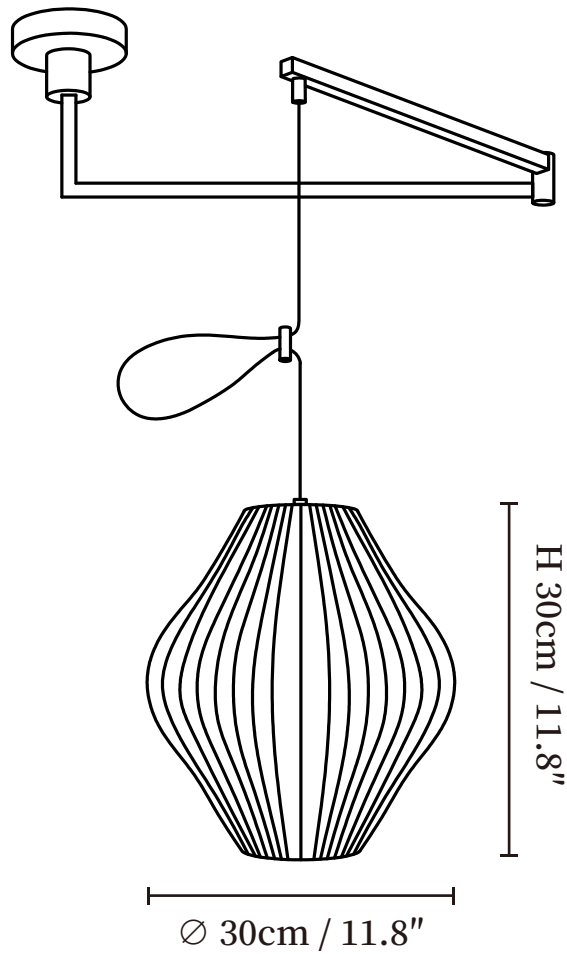

SPECIFICATION SHEET

SPECIFICATION DETAILS

*For custom options, consult factory for details

Fixture Dimensions	∅ 15.8" x H 8.7", ∅ 19.7" x H 9.8, ∅ 23.6" x H 9.8", ∅ 27.6" x H 11.4", ∅ 31.5" x H 13"
Light source	E26 or E27 (bulb not included).
Wattage	MAX 40W incandescent bulb or LED equivalent.
Voltage	AC 110-240V
Mounting	Hardwired.
Dimming	Compatible with dimmable bulbs (bulb not included)
Control method	Compatible with common wall switches(not included)
Finishes	White
Shade Details	White
Material	Mulberry Silk, Steel wire, Metal.
Wire Length	The standard length of the cord is 39.4" (100 cm), the length is adjustable.

SPECIFICATION SHEET

SPECIFICATION DETAILS

*For custom options, consult factory for details

Fixture Dimensions	Ø 15.8" x H 8.7", Ø 19.7" x H 9.8, Ø 23.6" x H 9.8", Ø 27.6" x H 11.4", Ø 31.5" x H 13"
Light source	E26 or E27 (bulb not included).
Wattage	MAX 40W incandescent bulb or LED equivalent.
Voltage	AC 110-240V
Mounting	Hardwired.
Dimming	Compatible with dimmable bulbs (bulb not included)
Control method	Compatible with common wall switches(not included)
Finishes	White
Shade Details	White
Material	Mulberry Silk, Steel wire, Metal.
Wire Length	The standard length of the cord is 39.4" (100 cm), the length is adjustable.

SPECIFICATION SHEET

SPECIFICATION DETAILS

*For custom options, consult factory for details

Fixture Dimensions	∅ 11.8" x H 11.8"
Light source	E26 or E27 (bulb not included).
Wattage	MAX 40W incandescent bulb or LED equivalent.
Voltage	AC 110-240V
Mounting	Hardwired.
Dimming	Compatible with dimmable bulbs (bulb not included)
Control method	Compatible with common wall switches (not included)
Finishes	White
Shade Details	White
Material	Mulberry Silk, Steel wire, Metal.
Wire Length	The standard length of the cord is 39.4" (100 cm), the length is adjustable.