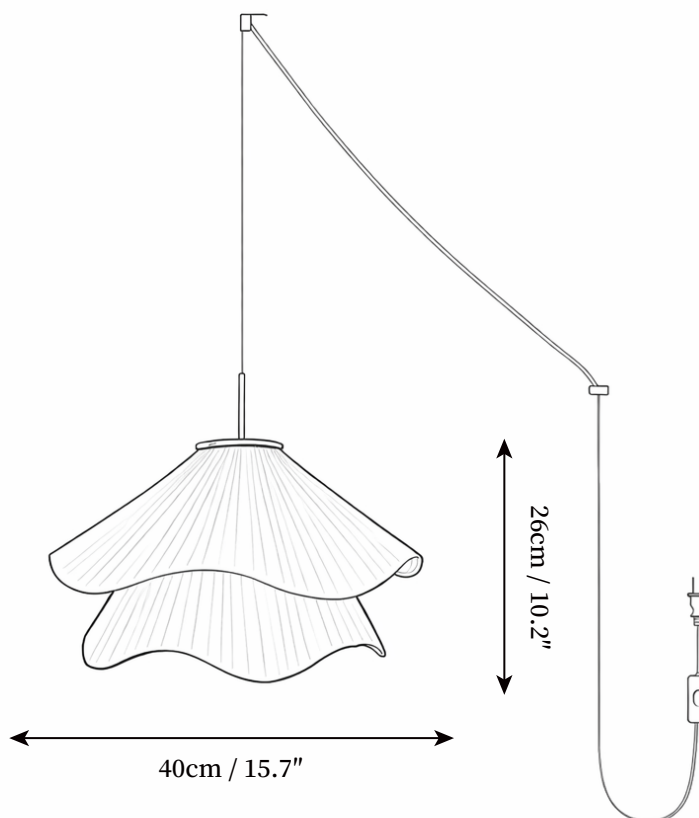

SPECIFICATION SHEET

SPECIFICATION DETAILS

*For custom options, consult factory for details

Fixture Dimensions	D 11.8" x H 9.8"
Light source	E26 or E27 (bulb not included)
Wattage	MAX 40W incandescent bulb or LED equivalent.
Voltage	AC 110-240V
Control method	In line ON / OFF switch.
Finishes	Gold.
Shade Details	White.
Cord Length	Supplied with switched plug cord, length ~180" (450cm).
Material	Metal, Fabric

SPECIFICATION SHEET

SPECIFICATION DETAILS

*For custom options, consult factory for details

Fixture Dimensions	D 15.7" x H 10.2"
Light source	E26 or E27 (bulb not included)
Wattage	MAX 40W incandescent bulb or LED equivalent.
Voltage	AC 110-240V
Control method	In line ON / OFF switch.
Finishes	Gold.
Shade Details	White.
Cord Length	Supplied with switched plug cord, length ~180" (450cm).
Material	Metal, Fabric

SPECIFICATION SHEET

SPECIFICATION DETAILS

*For custom options, consult factory for details

Fixture Dimensions	D 19.7" x H 11"
Light source	E26 or E27 (bulb not included)
Wattage	MAX 40W incandescent bulb or LED equivalent.
Voltage	AC 110-240V
Control method	In line ON / OFF switch.
Finishes	Gold.
Shade Details	White.
Cord Length	Supplied with switched plug cord, length ~180" (450cm).
Material	Metal, Fabric

SPECIFICATION SHEET

SPECIFICATION DETAILS

*For custom options, consult factory for details

Fixture Dimensions	D 23.6" x H 11.8"
Light source	E26 or E27 (bulb not included)
Wattage	MAX 40W incandescent bulb or LED equivalent.
Voltage	AC 110-240V
Control method	In line ON / OFF switch.
Finishes	Gold.
Shade Details	White.
Cord Length	Supplied with switched plug cord, length ~180" (450cm).
Material	Metal, Fabric