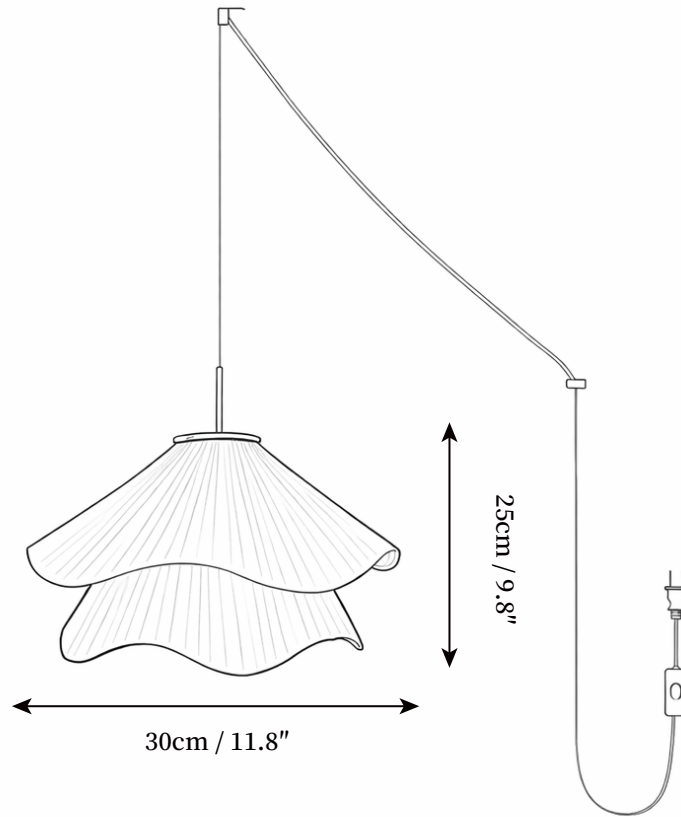

SPECIFICATION SHEET

SPECIFICATION DETAILS

*For custom options, consult factory for details

Fixture Dimensions	D 11.8" x H 9.8"
Light source	E26 or E27 (bulb not included)
Wattage	MAX 40W incandescent bulb or LED equivalent.
Voltage	AC 110-240V
Control method	In line ON / OFF switch.
Finishes	Gold.
Shade Details	White.
Cord Length	Supplied with switched plug cord, length ~180" (450cm).
Material	Metal, Fabric

SPECIFICATION SHEET

SPECIFICATION DETAILS

*For custom options, consult factory for details

Fixture Dimensions	D 15.7" x H 10.2"
Light source	E26 or E27 (bulb not included)
Wattage	MAX 40W incandescent bulb or LED equivalent.
Voltage	AC 110-240V
Control method	In line ON / OFF switch.
Finishes	Gold.
Shade Details	White.
Cord Length	Supplied with switched plug cord, length ~180" (450cm).
Material	Metal, Fabric

SPECIFICATION SHEET

SPECIFICATION DETAILS

*For custom options, consult factory for details

Fixture Dimensions	D 19.7" x H 11"
Light source	E26 or E27 (bulb not included)
Wattage	MAX 40W incandescent bulb or LED equivalent.
Voltage	AC 110-240V
Control method	In line ON / OFF switch.
Finishes	Gold.
Shade Details	White.
Cord Length	Supplied with switched plug cord, length ~180" (450cm).
Material	Metal, Fabric

SPECIFICATION SHEET

SPECIFICATION DETAILS

*For custom options, consult factory for details

Fixture Dimensions	D 23.6" x H 11.8"
Light source	E26 or E27 (bulb not included)
Wattage	MAX 40W incandescent bulb or LED equivalent.
Voltage	AC 110-240V
Control method	In line ON / OFF switch.
Finishes	Gold.
Shade Details	White.
Cord Length	Supplied with switched plug cord, length ~180" (450cm).
Material	Metal, Fabric