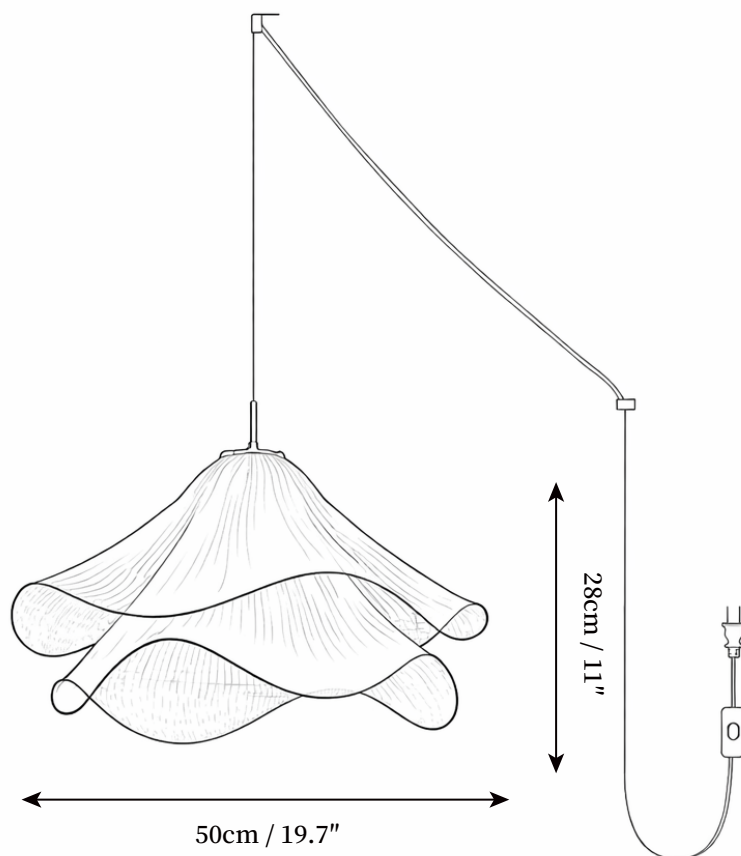

SPECIFICATION SHEET

SPECIFICATION DETAILS

*For custom options, consult factory for details

Fixture Dimensions	D 11.8" x H 9.8"
Light source	E26 or E27 (bulb not included)
Wattage	MAX 40W incandescent bulb or LED equivalent.
Voltage	AC 110-240V
Control method	In line ON / OFF switch.
Finishes	Gold.
Shade Details	White.
Cord Length	Supplied with switched plug cord, length ~180" (450cm).
Material	Metal, Fabric

SPECIFICATION SHEET

SPECIFICATION DETAILS

*For custom options, consult factory for details

Fixture Dimensions	D 15.7" x H 10.2"
Light source	E26 or E27 (bulb not included)
Wattage	MAX 40W incandescent bulb or LED equivalent.
Voltage	AC 110-240V
Control method	In line ON / OFF switch.
Finishes	Gold.
Shade Details	White.
Cord Length	Supplied with switched plug cord, length ~180" (450cm).
Material	Metal, Fabric

SPECIFICATION SHEET

SPECIFICATION DETAILS

*For custom options, consult factory for details

Fixture Dimensions	D 19.7" x H 11"
Light source	E26 or E27 (bulb not included)
Wattage	MAX 40W incandescent bulb or LED equivalent.
Voltage	AC 110-240V
Control method	In line ON / OFF switch.
Finishes	Gold.
Shade Details	White.
Cord Length	Supplied with switched plug cord, length ~180" (450cm).
Material	Metal, Fabric

SPECIFICATION SHEET

SPECIFICATION DETAILS

*For custom options, consult factory for details

Fixture Dimensions	D 23.6" x H 11.8"
Light source	E26 or E27 (bulb not included)
Wattage	MAX 40W incandescent bulb or LED equivalent.
Voltage	AC 110-240V
Control method	In line ON / OFF switch.
Finishes	Gold.
Shade Details	White.
Cord Length	Supplied with switched plug cord, length ~180" (450cm).
Material	Metal, Fabric