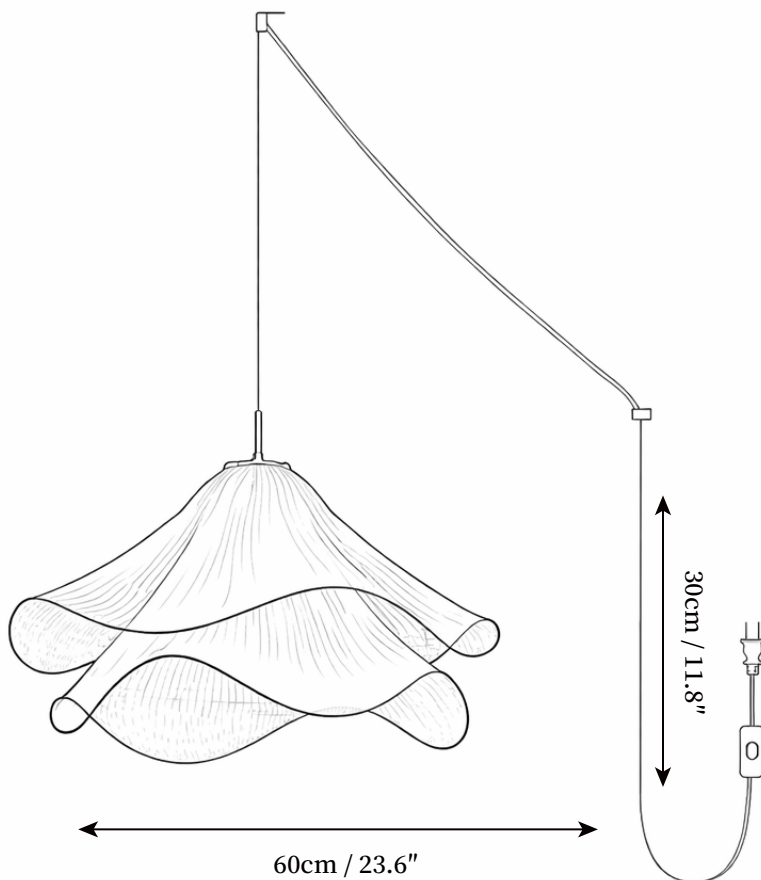

SPECIFICATION SHEET

SPECIFICATION DETAILS

*For custom options, consult factory for details

Fixture Dimensions	D 11.8" x H 9.8"
Light source	E26 or E27 (bulb not included)
Wattage	MAX 40W incandescent bulb or LED equivalent.
Voltage	AC 110-240V
Control method	In line ON / OFF switch.
Finishes	Gold.
Shade Details	White.
Cord Length	Supplied with switched plug cord, length ~180" (450cm).
Material	Metal, Fabric

SPECIFICATION SHEET

SPECIFICATION DETAILS

*For custom options, consult factory for details

Fixture Dimensions	D 15.7" x H 10.2"
Light source	E26 or E27 (bulb not included)
Wattage	MAX 40W incandescent bulb or LED equivalent.
Voltage	AC 110-240V
Control method	In line ON / OFF switch.
Finishes	Gold.
Shade Details	White.
Cord Length	Supplied with switched plug cord, length ~180" (450cm).
Material	Metal, Fabric

SPECIFICATION SHEET

SPECIFICATION DETAILS

*For custom options, consult factory for details

Fixture Dimensions	D 19.7" x H 11"
Light source	E26 or E27 (bulb not included)
Wattage	MAX 40W incandescent bulb or LED equivalent.
Voltage	AC 110-240V
Control method	In line ON / OFF switch.
Finishes	Gold.
Shade Details	White.
Cord Length	Supplied with switched plug cord, length ~180" (450cm).
Material	Metal, Fabric

SPECIFICATION SHEET

SPECIFICATION DETAILS

*For custom options, consult factory for details

Fixture Dimensions	D 23.6" x H 11.8"
Light source	E26 or E27 (bulb not included)
Wattage	MAX 40W incandescent bulb or LED equivalent.
Voltage	AC 110-240V
Control method	In line ON / OFF switch.
Finishes	Gold.
Shade Details	White.
Cord Length	Supplied with switched plug cord, length ~180" (450cm).
Material	Metal, Fabric