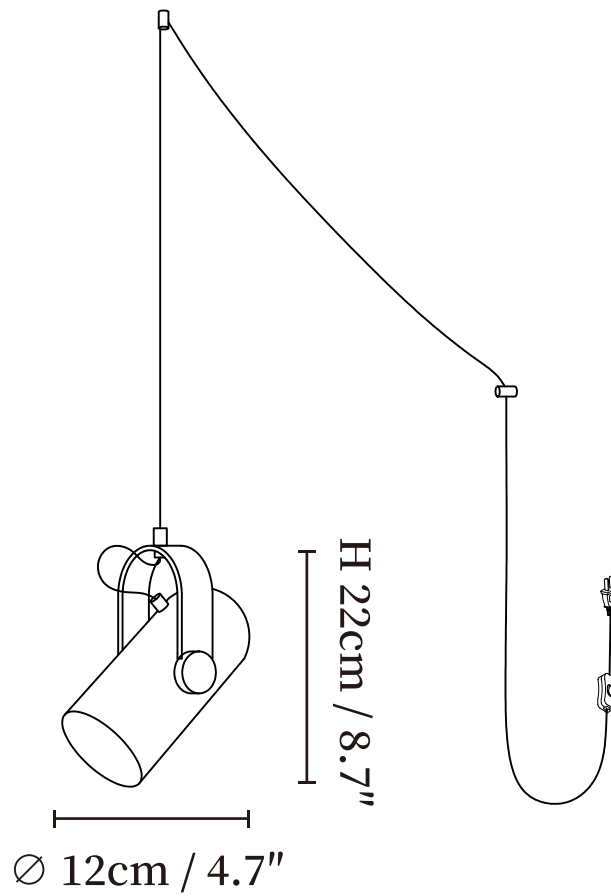

SPECIFICATION SHEET

SPECIFICATION DETAILS

*For custom options, consult factory for details

Fixture Dimensions	Ø 4.7" x H 8.7"
Light source	E26 or E27 (bulb not included).
Wattage	MAX 40W incandescent bulb or LED equivalent.
Voltage	AC 110-240V
Mounting	Hardwired.
Dimming	Compatible with dimmable bulbs (bulb not included)
Control method	Compatible with common wall switches (not included)
Finishes	Gold, Chrome, Walnut paint color, Oak paint color.
Shade Details	White, Black.
Material	Metal, Iron.
Wire Length	The standard length of the cord is 180" (457 cm), the length is adjustable.