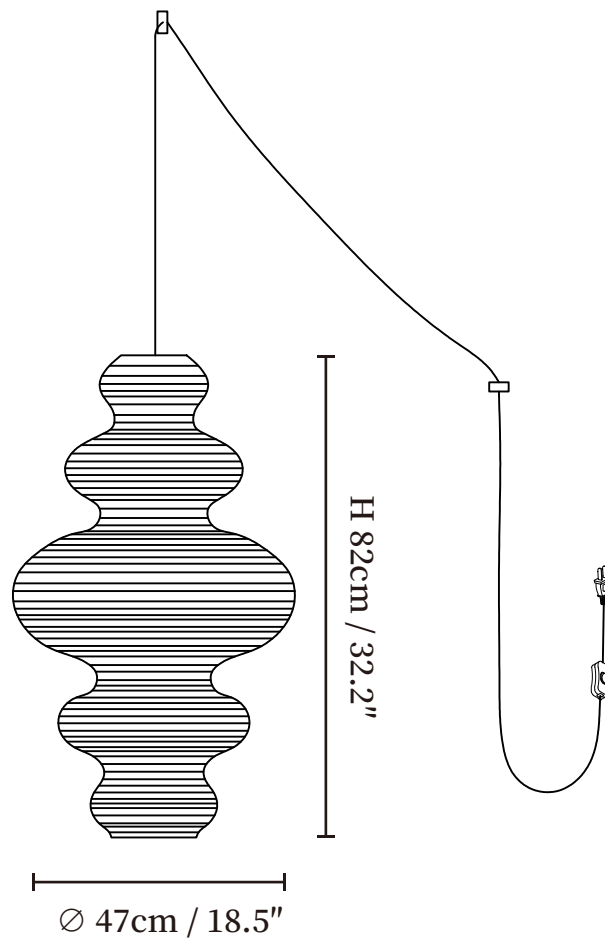

SPECIFICATION SHEET

SPECIFICATION DETAILS

*For custom options, consult factory for details

Fixture Dimensions	Ø 18.5" x H 32.2"
Light source	E26 or E27 (bulb not included).
Wattage	MAX 40W incandescent bulb or LED equivalent.
Voltage	AC 110-240V
Mounting	Hardwired.
Dimming	Compatible with dimmable bulbs (bulb not included)
Control method	Compatible with common wall switches(not included)
Finishes	Black.
Shade Details	White.
Material	Mulberry paper, Bamboo, Metal.
Wire Length	The standard length of the cord is 180" (457 cm), the length is adjustable.