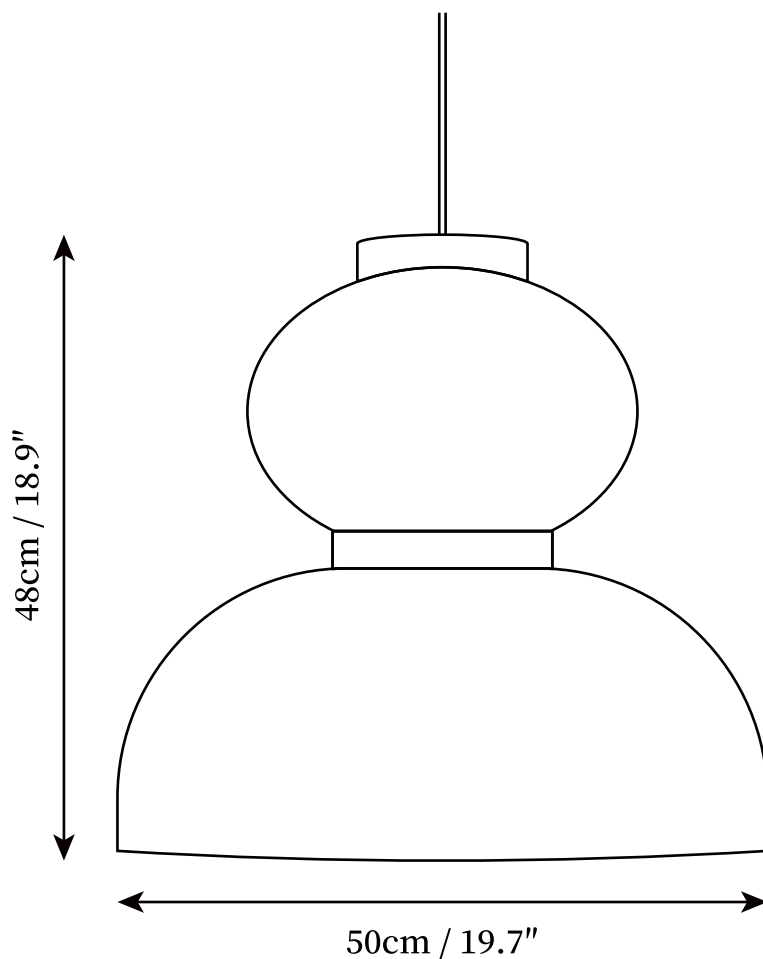

SPECIFICATION SHEET

SPECIFICATION DETAILS

*For custom options, consult factory for details

Fixture Dimensions	D 17.7" x H 25.6"
Light source	E26 or E27. (bulb not included)
Wattage	MAX 40W incandescent bulb or LED equivalent.
Voltage	AC 110-240V
Mounting	Hardwired.
Dimming	Compatible with dimmable bulbs (bulb not included)
Control method	Compatible with common wall switches(not included)
Finishes	Black, White.
Shade Details	White.
Material	Metal, Ivory white paper, Black stained oak rings
Wire Length	The standard length of the cord is 59" (150 cm), the length is adjustable.

SPECIFICATION SHEET

SPECIFICATION DETAILS

*For custom options, consult factory for details

Fixture Dimensions	D 19.7" x H 18.9"
Light source	E26 or E27. (bulb not included)
Wattage	MAX 40W incandescent bulb or LED equivalent.
Voltage	AC 110-240V
Mounting	Hardwired.
Dimming	Compatible with dimmable bulbs (bulb not included)
Control method	Compatible with common wall switches(not included)
Finishes	Black, White.
Shade Details	White.
Material	Metal, Ivory white paper, Black stained oak rings
Wire Length	The standard length of the cord is 59" (150 cm), the length is adjustable.

SPECIFICATION SHEET

SPECIFICATION DETAILS

*For custom options, consult factory for details

Fixture Dimensions	D 19.7" x H 16.5"
Light source	E26 or E27. (bulb not included)
Wattage	MAX 40W incandescent bulb or LED equivalent.
Voltage	AC 110-240V
Mounting	Hardwired.
Dimming	Compatible with dimmable bulbs (bulb not included)
Control method	Compatible with common wall switches(not included)
Finishes	Black, White.
Shade Details	White.
Material	Metal, Ivory white paper, Black stained oak rings
Wire Length	The standard length of the cord is 59" (150 cm), the length is adjustable.