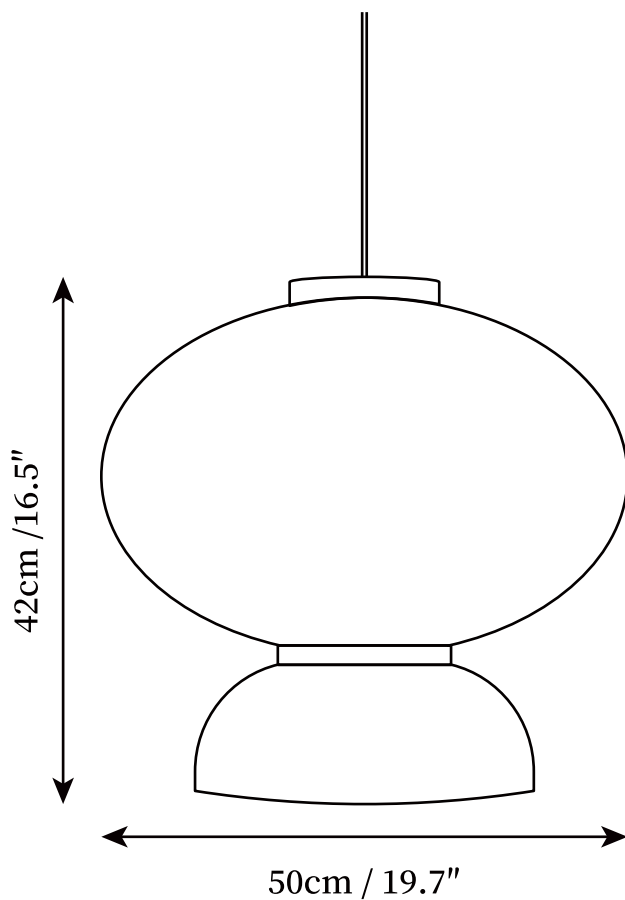

SPECIFICATION SHEET

SPECIFICATION DETAILS

*For custom options, consult factory for details

Fixture Dimensions	D 17.7" x H 25.6"
Light source	E26 or E27. (bulb not included)
Wattage	MAX 40W incandescent bulb or LED equivalent.
Voltage	AC 110-240V
Mounting	Hardwired.
Dimming	Compatible with dimmable bulbs (bulb not included)
Control method	Compatible with common wall switches(not included)
Finishes	Black, White.
Shade Details	White.
Material	Metal, Ivory white paper, Black stained oak rings
Wire Length	The standard length of the cord is 59" (150 cm), the length is adjustable.

SPECIFICATION SHEET

SPECIFICATION DETAILS

*For custom options, consult factory for details

Fixture Dimensions	D 19.7" x H 18.9"
Light source	E26 or E27. (bulb not included)
Wattage	MAX 40W incandescent bulb or LED equivalent.
Voltage	AC 110-240V
Mounting	Hardwired.
Dimming	Compatible with dimmable bulbs (bulb not included)
Control method	Compatible with common wall switches(not included)
Finishes	Black, White.
Shade Details	White.
Material	Metal, Ivory white paper, Black stained oak rings
Wire Length	The standard length of the cord is 59" (150 cm), the length is adjustable.

SPECIFICATION SHEET

SPECIFICATION DETAILS

*For custom options, consult factory for details

Fixture Dimensions	D 19.7" x H 16.5"
Light source	E26 or E27. (bulb not included)
Wattage	MAX 40W incandescent bulb or LED equivalent.
Voltage	AC 110-240V
Mounting	Hardwired.
Dimming	Compatible with dimmable bulbs (bulb not included)
Control method	Compatible with common wall switches(not included)
Finishes	Black, White.
Shade Details	White.
Material	Metal, Ivory white paper, Black stained oak rings
Wire Length	The standard length of the cord is 59" (150 cm), the length is adjustable.