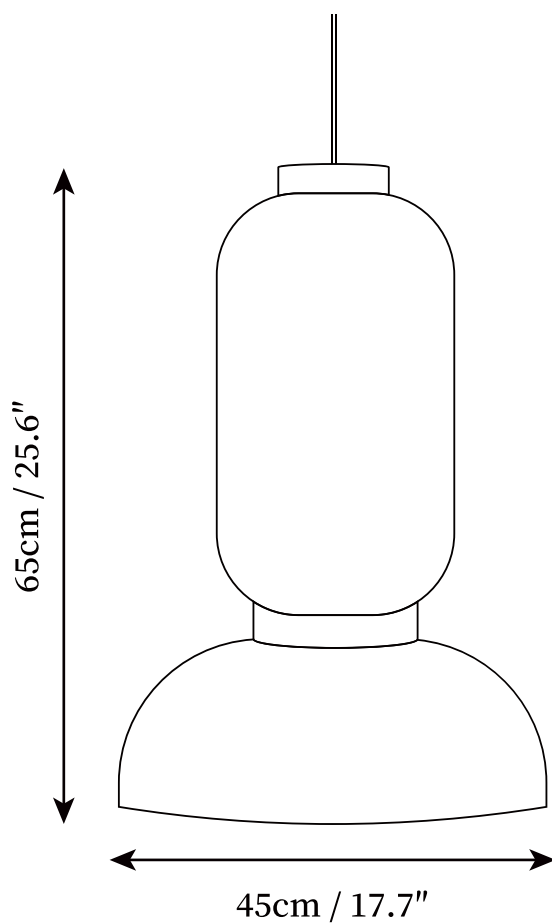

SPECIFICATION SHEET

SPECIFICATION DETAILS

*For custom options, consult factory for details

Fixture Dimensions	D 17.7" x H 25.6"
Light source	E26 or E27. (bulb not included)
Wattage	MAX 40W incandescent bulb or LED equivalent.
Voltage	AC 110-240V
Mounting	Hardwired.
Dimming	Compatible with dimmable bulbs (bulb not included)
Control method	Compatible with common wall switches(not included)
Finishes	Black, White.
Shade Details	White.
Material	Metal, Ivory white paper, Black stained oak rings
Wire Length	The standard length of the cord is 59" (150 cm), the length is adjustable.

SPECIFICATION SHEET

SPECIFICATION DETAILS

*For custom options, consult factory for details

Fixture Dimensions	D 19.7" x H 18.9"
Light source	E26 or E27. (bulb not included)
Wattage	MAX 40W incandescent bulb or LED equivalent.
Voltage	AC 110-240V
Mounting	Hardwired.
Dimming	Compatible with dimmable bulbs (bulb not included)
Control method	Compatible with common wall switches(not included)
Finishes	Black, White.
Shade Details	White.
Material	Metal, Ivory white paper, Black stained oak rings
Wire Length	The standard length of the cord is 59" (150 cm), the length is adjustable.

SPECIFICATION SHEET

SPECIFICATION DETAILS

*For custom options, consult factory for details

Fixture Dimensions	D 19.7" x H 16.5"
Light source	E26 or E27. (bulb not included)
Wattage	MAX 40W incandescent bulb or LED equivalent.
Voltage	AC 110-240V
Mounting	Hardwired.
Dimming	Compatible with dimmable bulbs (bulb not included)
Control method	Compatible with common wall switches(not included)
Finishes	Black, White.
Shade Details	White.
Material	Metal, Ivory white paper, Black stained oak rings
Wire Length	The standard length of the cord is 59" (150 cm), the length is adjustable.