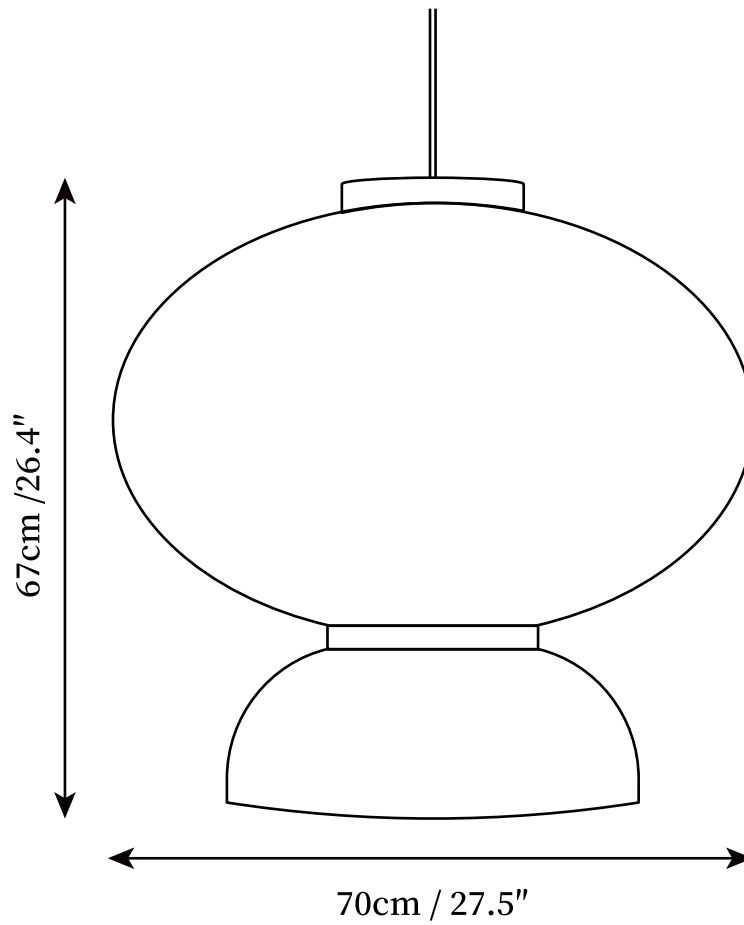

SPECIFICATION SHEET

SPECIFICATION DETAILS

*For custom options, consult factory for details

Fixture Dimensions	D 27.5" x H 26.4"
Light source	E26 or E27. (bulb not included)
Wattage	MAX 40W incandescent bulb or LED equivalent.
Voltage	AC 110-240V
Mounting	Hardwired.
Dimming	Compatible with dimmable bulbs (bulb not included)
Control method	Compatible with common wall switches(not included)
Finishes	Black, White.
Shade Details	White.
Material	Metal, Ivory white paper, Black stained oak rings
Wire Length	The standard length of the cord is 59" (150 cm), the length is adjustable.