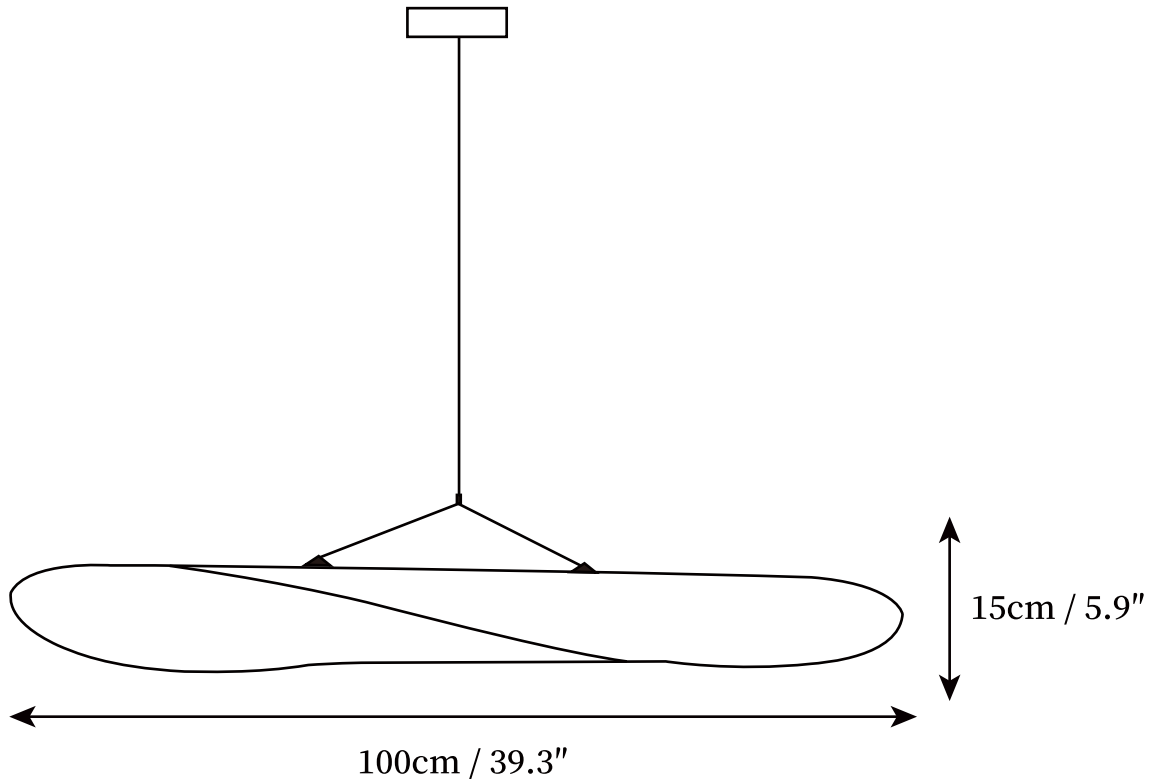

SPECIFICATION SHEET

SPECIFICATION DETAILS

*For custom options, consult factory for details

Fixture Dimensions	D 39.4" x H 5.9"
Light source	Integrated LED
Wattage	~ 46W
Voltage	AC 110-240V
Dimming	Yes
CRI(Ra)	90+ CRI
Mounting	Hardwired.
LED Rated Life	30000 hours
Color Temperature	Warm Light (3000K), Neutral Light (4000K), Cool Light (6000K)
Control method	Compatible with common wall switches(not included), or remote control dimmer switch.
Finishes	Black.
Shadow Details	White.
Material	Metal, Silk cloth.
Wire Length	The standard length of the cord is 59" (150 cm), the length is adjustable.