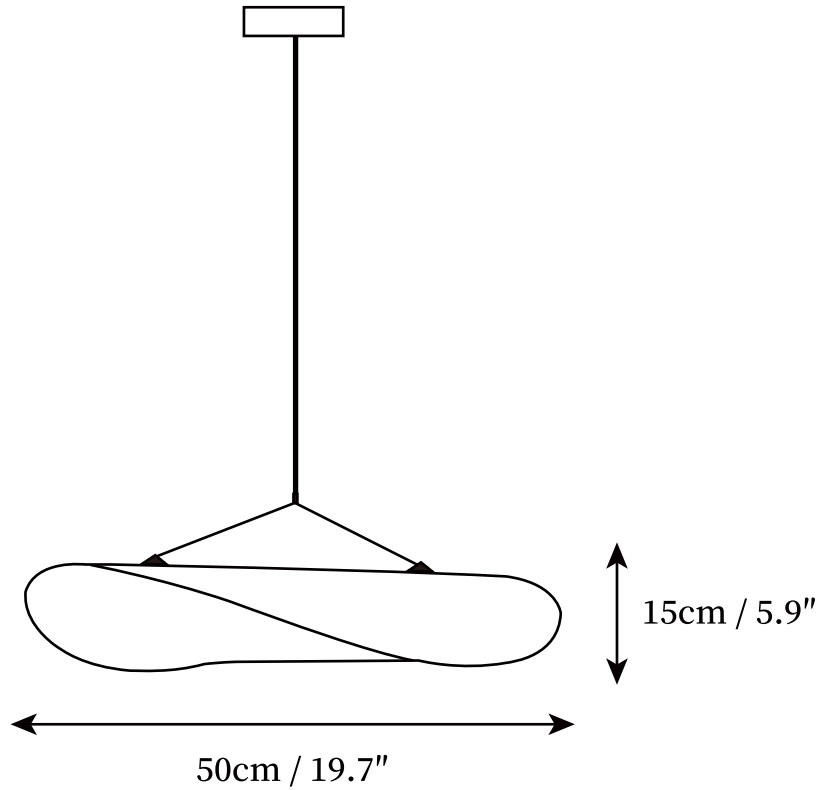

SPECIFICATION SHEET

SPECIFICATION DETAILS

*For custom options, consult factory for details

Fixture Dimensions	D 15.7" x H 5.9"
Light source	Integrated LED
Wattage	~ 22W
Voltage	AC 110-240V
Dimming	Yes
CRI(Ra)	90+ CRI
Mounting	Hardwired.
LED Rated Life	30000 hours
Color Temperature	Warm Light (3000K), Neutral Light (4000K), Cool Light (6000K)
Control method	Compatible with common wall switches(not included), or remote control dimmer switch.
Finishes	Black.
Shadow Details	White.
Material	Metal, Silk cloth.
Wire Length	The standard length of the cord is 59" (150 cm), the length is adjustable.

SPECIFICATION SHEET

SPECIFICATION DETAILS

*For custom options, consult factory for details

Fixture Dimensions	D 19.7" x H 5.9"
Light source	Integrated LED
Wattage	~ 22W
Voltage	AC 110-240V
Dimming	Yes
CRI(Ra)	90+ CRI
Mounting	Hardwired.
LED Rated Life	30000 hours
Color Temperature	Warm Light (3000K), Neutral Light (4000K), Cool Light (6000K)
Control method	Compatible with common wall switches (not included), or remote control dimmer switch.
Finishes	Black.
Shadow Details	White.
Material	Metal, Silk cloth.
Wire Length	The standard length of the cord is 59" (150 cm), the length is adjustable.

SPECIFICATION SHEET

SPECIFICATION DETAILS

*For custom options, consult factory for details

Fixture Dimensions	D 23.6" x H 5.9"
Light source	Integrated LED
Wattage	~ 24W
Voltage	AC 110-240V
Dimming	Yes
CRI(Ra)	90+ CRI
Mounting	Hardwired.
LED Rated Life	30000 hours
Color Temperature	Warm Light (3000K), Neutral Light (4000K), Cool Light (6000K)
Control method	Compatible with common wall switches(not included), or remote control dimmer switch.
Finishes	Black.
Shadow Details	White.
Material	Metal, Silk cloth.
Wire Length	The standard length of the cord is 59" (150 cm), the length is adjustable.