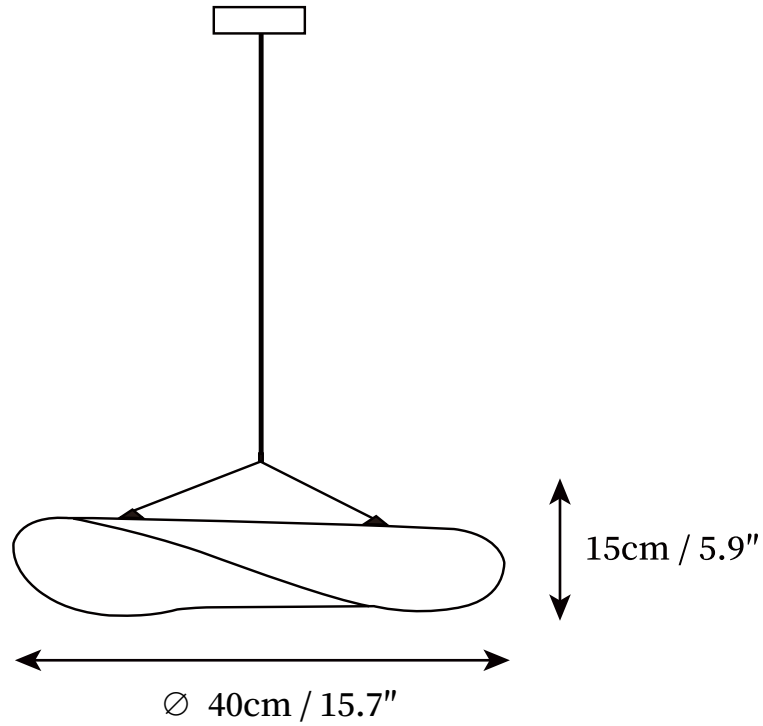

SPECIFICATION SHEET

SPECIFICATION DETAILS

*For custom options, consult factory for details

Fixture Dimensions	D 15.7" x H 5.9"
Light source	Integrated LED
Wattage	~ 22W
Voltage	AC 110-240V
Dimming	Yes
CRI(Ra)	90+ CRI
Mounting	Hardwired.
LED Rated Life	30000 hours
Color Temperature	Warm Light (3000K), Neutral Light (4000K), Cool Light (6000K)
Control method	Compatible with common wall switches(not included), or remote control dimmer switch.
Finishes	Black.
Shadow Details	White.
Material	Metal, Silk cloth.
Wire Length	The standard length of the cord is 59" (150 cm), the length is adjustable.

SPECIFICATION SHEET

SPECIFICATION DETAILS

*For custom options, consult factory for details

Fixture Dimensions	D 19.7" x H 5.9"
Light source	Integrated LED
Wattage	~ 22W
Voltage	AC 110-240V
Dimming	Yes
CRI(Ra)	90+ CRI
Mounting	Hardwired.
LED Rated Life	30000 hours
Color Temperature	Warm Light (3000K), Neutral Light (4000K), Cool Light (6000K)
Control method	Compatible with common wall switches (not included), or remote control dimmer switch.
Finishes	Black.
Shadow Details	White.
Material	Metal, Silk cloth.
Wire Length	The standard length of the cord is 59" (150 cm), the length is adjustable.

SPECIFICATION SHEET

SPECIFICATION DETAILS

*For custom options, consult factory for details

Fixture Dimensions	D 23.6" x H 5.9"
Light source	Integrated LED
Wattage	~ 24W
Voltage	AC 110-240V
Dimming	Yes
CRI(Ra)	90+ CRI
Mounting	Hardwired.
LED Rated Life	30000 hours
Color Temperature	Warm Light (3000K), Neutral Light (4000K), Cool Light (6000K)
Control method	Compatible with common wall switches(not included), or remote control dimmer switch.
Finishes	Black.
Shadow Details	White.
Material	Metal, Silk cloth.
Wire Length	The standard length of the cord is 59" (150 cm), the length is adjustable.