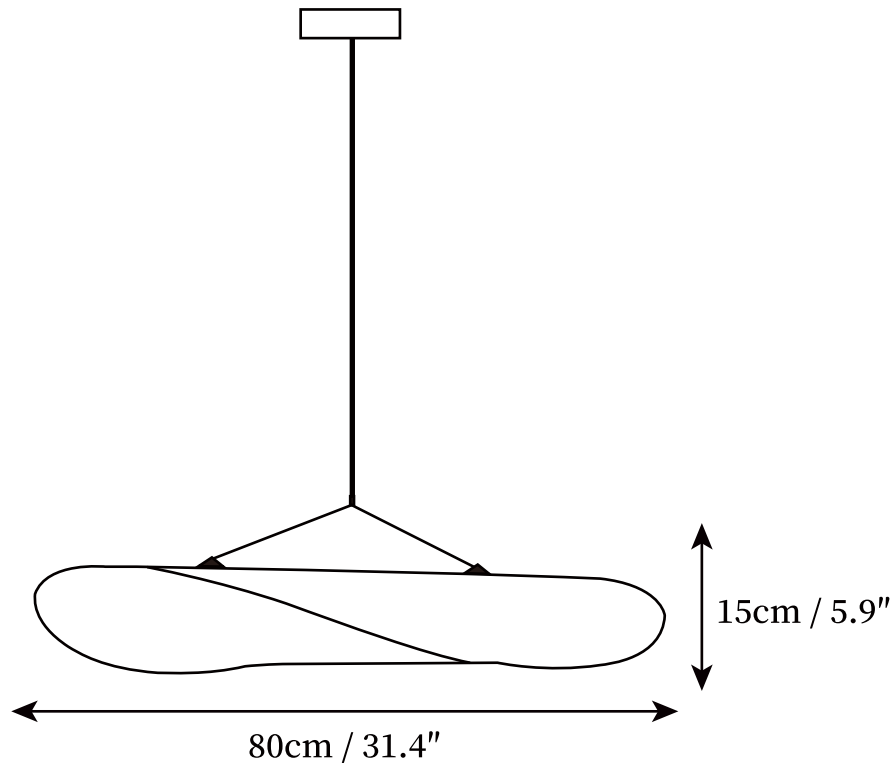

SPECIFICATION SHEET

SPECIFICATION DETAILS

*For custom options, consult factory for details

Fixture Dimensions	D 23.6" x H 5.9"
Light source	Integrated LED
Wattage	~ 24W
Voltage	AC 110-240V
Dimming	Yes
CRI(Ra)	90+ CRI
Mounting	Hardwired.
LED Rated Life	30000 hours
Color Temperature	Warm Light (3000K), Neutral Light (4000K), Cool Light (6000K)
Control method	Compatible with common wall switches(not included), or remote control dimmer switch.
Finishes	Black.
Shadow Details	White.
Material	Metal, Silk cloth.
Wire Length	The standard length of the cord is 59" (150 cm), the length is adjustable.

SPECIFICATION SHEET

SPECIFICATION DETAILS

*For custom options, consult factory for details

Fixture Dimensions	D 27.6" x H 5.9"
Light source	Integrated LED
Wattage	~ 30W
Voltage	AC 110-240V
Dimming	Yes
CRI(Ra)	90+ CRI
Mounting	Hardwired.
LED Rated Life	30000 hours
Color Temperature	Warm Light (3000K), Neutral Light (4000K), Cool Light (6000K)
Control method	Compatible with common wall switches (not included), or remote control dimmer switch.
Finishes	Black.
Shadow Details	White.
Material	Metal, Silk cloth.
Wire Length	The standard length of the cord is 59" (150 cm), the length is adjustable.

SPECIFICATION SHEET

SPECIFICATION DETAILS

*For custom options, consult factory for details

Fixture Dimensions	D 31.4" x H 5.9"
Light source	Integrated LED
Wattage	~ 36W
Voltage	AC 110-240V
Dimming	Yes
CRI(Ra)	90+ CRI
Mounting	Hardwired.
LED Rated Life	30000 hours
Color Temperature	Warm Light (3000K), Neutral Light (4000K), Cool Light (6000K)
Control method	Compatible with common wall switches(not included), or remote control dimmer switch.
Finishes	Black.
Shadow Details	White.
Material	Metal, Silk cloth.
Wire Length	The standard length of the cord is 59" (150 cm), the length is adjustable.