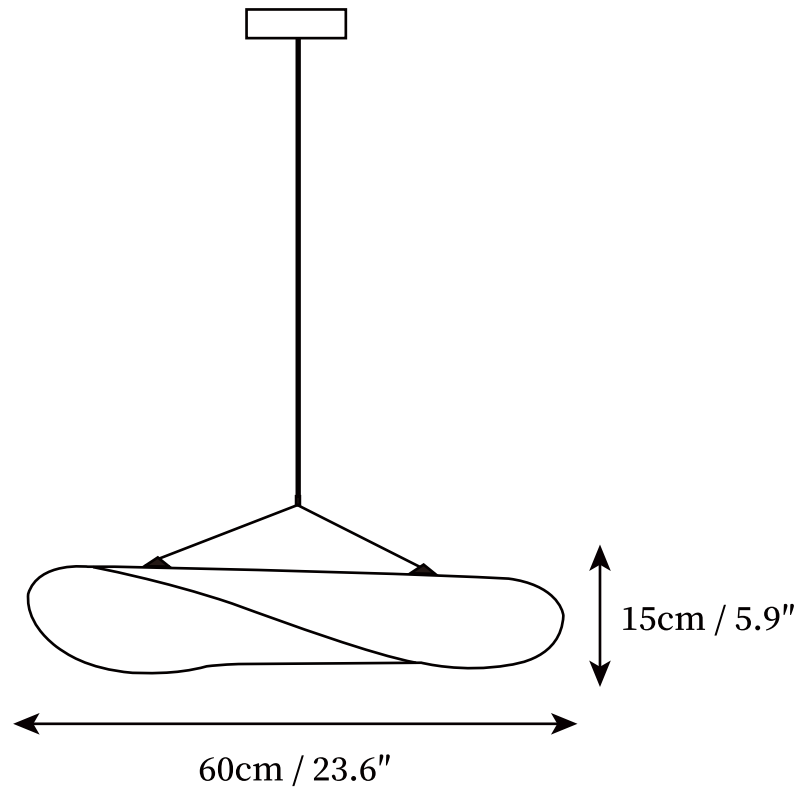

SPECIFICATION SHEET

SPECIFICATION DETAILS

*For custom options, consult factory for details

Fixture Dimensions	D 15.7" x H 5.9"
Light source	Integrated LED
Wattage	~ 22W
Voltage	AC 110-240V
Dimming	Yes
CRI(Ra)	90+ CRI
Mounting	Hardwired.
LED Rated Life	30000 hours
Color Temperature	Warm Light (3000K), Neutral Light (4000K), Cool Light (6000K)
Control method	Compatible with common wall switches(not included), or remote control dimmer switch.
Finishes	Black.
Shadow Details	White.
Material	Metal, Silk cloth.
Wire Length	The standard length of the cord is 59" (150 cm), the length is adjustable.

SPECIFICATION SHEET

SPECIFICATION DETAILS

*For custom options, consult factory for details

Fixture Dimensions	D 19.7" x H 5.9"
Light source	Integrated LED
Wattage	~ 22W
Voltage	AC 110-240V
Dimming	Yes
CRI(Ra)	90+ CRI
Mounting	Hardwired.
LED Rated Life	30000 hours
Color Temperature	Warm Light (3000K), Neutral Light (4000K), Cool Light (6000K)
Control method	Compatible with common wall switches (not included), or remote control dimmer switch.
Finishes	Black.
Shadow Details	White.
Material	Metal, Silk cloth.
Wire Length	The standard length of the cord is 59" (150 cm), the length is adjustable.

SPECIFICATION SHEET

SPECIFICATION DETAILS

*For custom options, consult factory for details

Fixture Dimensions	D 23.6" x H 5.9"
Light source	Integrated LED
Wattage	~ 24W
Voltage	AC 110-240V
Dimming	Yes
CRI(Ra)	90+ CRI
Mounting	Hardwired.
LED Rated Life	30000 hours
Color Temperature	Warm Light (3000K), Neutral Light (4000K), Cool Light (6000K)
Control method	Compatible with common wall switches(not included), or remote control dimmer switch.
Finishes	Black.
Shadow Details	White.
Material	Metal, Silk cloth.
Wire Length	The standard length of the cord is 59" (150 cm), the length is adjustable.