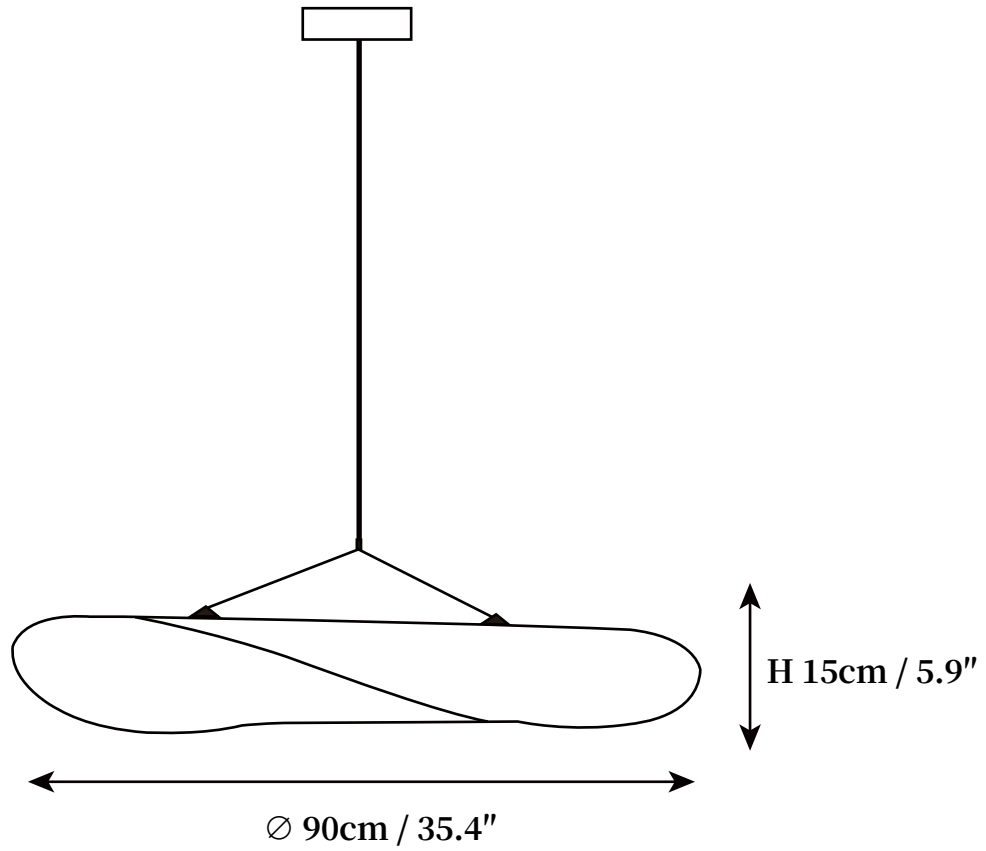

SPECIFICATION SHEET

SPECIFICATION DETAILS

*For custom options, consult factory for details

Fixture Dimensions	D 35.4" x H 5.9"
Light source	Integrated LED
Wattage	~ 42W
Voltage	AC 110-240V
Dimming	Yes
CRI(Ra)	90+ CRI
Mounting	Hardwired.
LED Rated Life	30000 hours
Color Temperature	Warm Light (3000K), Neutral Light (4000K), Cool Light (6000K)
Control method	Compatible with common wall switches (not included), or remote control dimmer switch.
Finishes	Black.
Shadow Details	White.
Material	Metal, Silk cloth.
Wire Length	The standard length of the cord is 59" (150 cm), the length is adjustable.