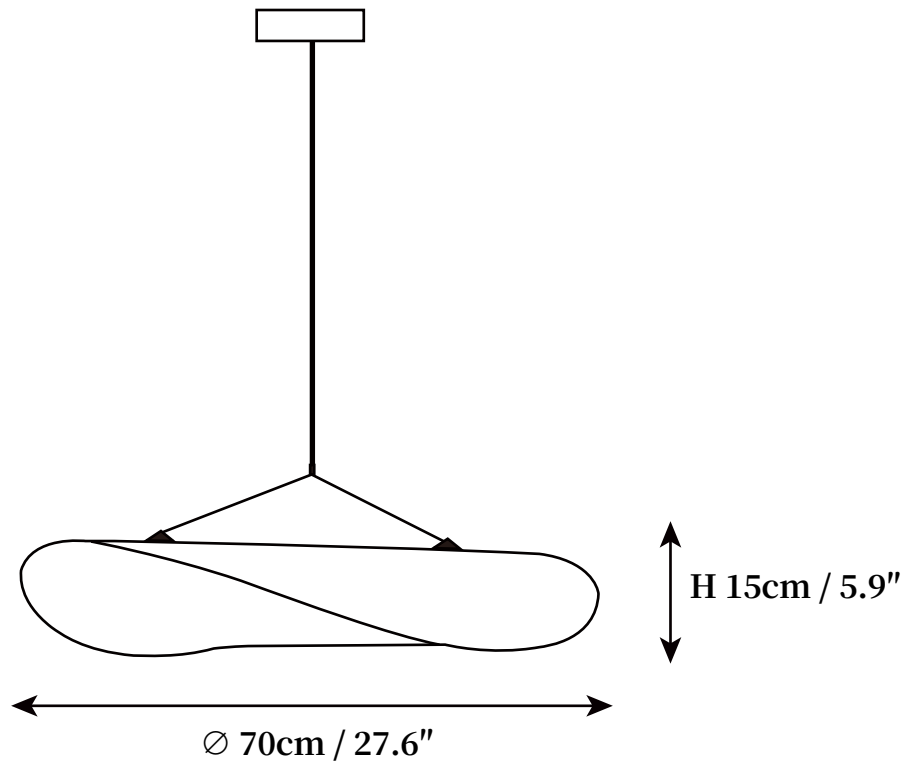

SPECIFICATION SHEET

SPECIFICATION DETAILS

*For custom options, consult factory for details

Fixture Dimensions	D 19.7" x H 5.9"
Light source	Integrated LED
Wattage	~ 22W
Voltage	AC 110-240V
Dimming	Yes
CRI(Ra)	90+ CRI
Mounting	Hardwired.
LED Rated Life	30000 hours
Color Temperature	Warm Light (3000K), Neutral Light (4000K), Cool Light (6000K)
Control method	Compatible with common wall switches (not included), or remote control dimmer switch.
Finishes	Black.
Shadow Details	White.
Material	Metal, Silk cloth.
Wire Length	The standard length of the cord is 59" (150 cm), the length is adjustable.

SPECIFICATION SHEET

SPECIFICATION DETAILS

*For custom options, consult factory for details

Fixture Dimensions	D 23.6" x H 5.9"
Light source	Integrated LED
Wattage	~ 24W
Voltage	AC 110-240V
Dimming	Yes
CRI(Ra)	90+ CRI
Mounting	Hardwired.
LED Rated Life	30000 hours
Color Temperature	Warm Light (3000K), Neutral Light (4000K), Cool Light (6000K)
Control method	Compatible with common wall switches(not included), or remote control dimmer switch.
Finishes	Black.
Shadow Details	White.
Material	Metal, Silk cloth.
Wire Length	The standard length of the cord is 59" (150 cm), the length is adjustable.

SPECIFICATION SHEET

SPECIFICATION DETAILS

*For custom options, consult factory for details

Fixture Dimensions	D 27.6" x H 5.9"
Light source	Integrated LED
Wattage	~ 30W
Voltage	AC 110-240V
Dimming	Yes
CRI(Ra)	90+ CRI
Mounting	Hardwired.
LED Rated Life	30000 hours
Color Temperature	Warm Light (3000K), Neutral Light (4000K), Cool Light (6000K)
Control method	Compatible with common wall switches (not included), or remote control dimmer switch.
Finishes	Black.
Shadow Details	White.
Material	Metal, Silk cloth.
Wire Length	The standard length of the cord is 59" (150 cm), the length is adjustable.