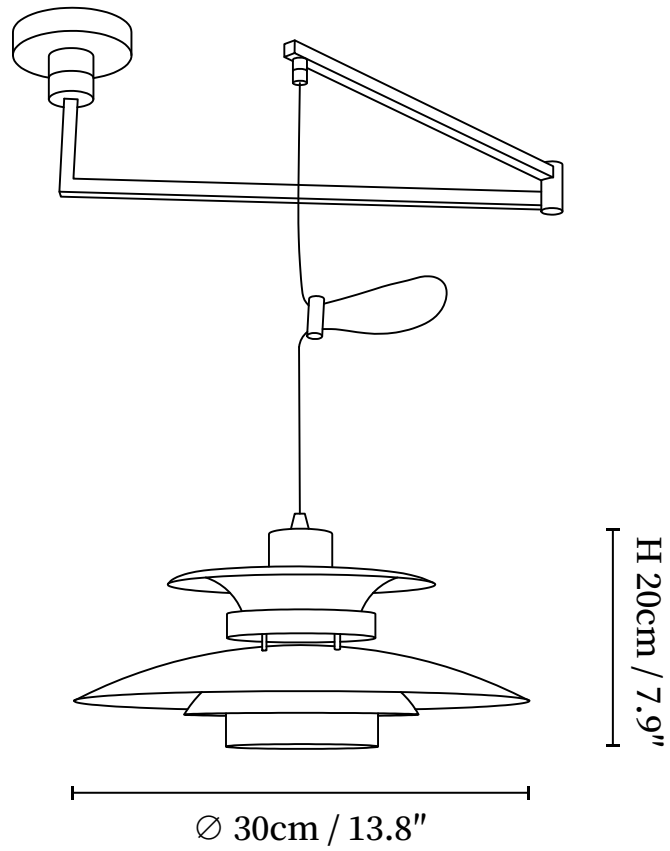

## SPECIFICATION DETAILS

\*For custom options, consult factory for details

<b>Fixture Dimensions</b>	D 13.8" x H 7.9"
<b>Light source</b>	E26 or E27 (bulb not included)
<b>Wattage</b>	MAX 40W incandescent bulb or LED equivalent.
<b>Voltage</b>	AC 110-240V
<b>Mounting</b>	Hardwired.
<b>Dimming</b>	Compatible with dimmable bulbs (bulb not included)
<b>Control method</b>	Compatible with common wall switches(not included)
<b>Finishes</b>	Black+Walnut wood, White+Walnut wood, White+Wood color.
<b>Shade Details</b>	Black+Walnut wood, White+Walnut wood, White+Wood color.
<b>Material</b>	Metal, Aluminum, Stainless steel, Wood.
<b>Wire Length</b>	The standard length of the suspended wire is 59 "(150 cm) and the length is adjustable.

## SPECIFICATION DETAILS

\*For custom options, consult factory for details

<b>Fixture Dimensions</b>	D 19.7" x H 9.6"
<b>Light source</b>	E26 or E27 (bulb not included)
<b>Wattage</b>	MAX 40W incandescent bulb or LED equivalent.
<b>Voltage</b>	AC 110-240V
<b>Mounting</b>	Hardwired.
<b>Dimming</b>	Compatible with dimmable bulbs (bulb not included)
<b>Control method</b>	Compatible with common wall switches (not included)
<b>Finishes</b>	Black+Walnut wood, White+Walnut wood, White+Wood color.
<b>Shade Details</b>	Black+Walnut wood, White+Walnut wood, White+Wood color.
<b>Material</b>	Metal, Aluminum, Stainless steel, Wood.
<b>Wire Length</b>	The standard length of the suspended wire is 59 "(150 cm) and the length is adjustable.