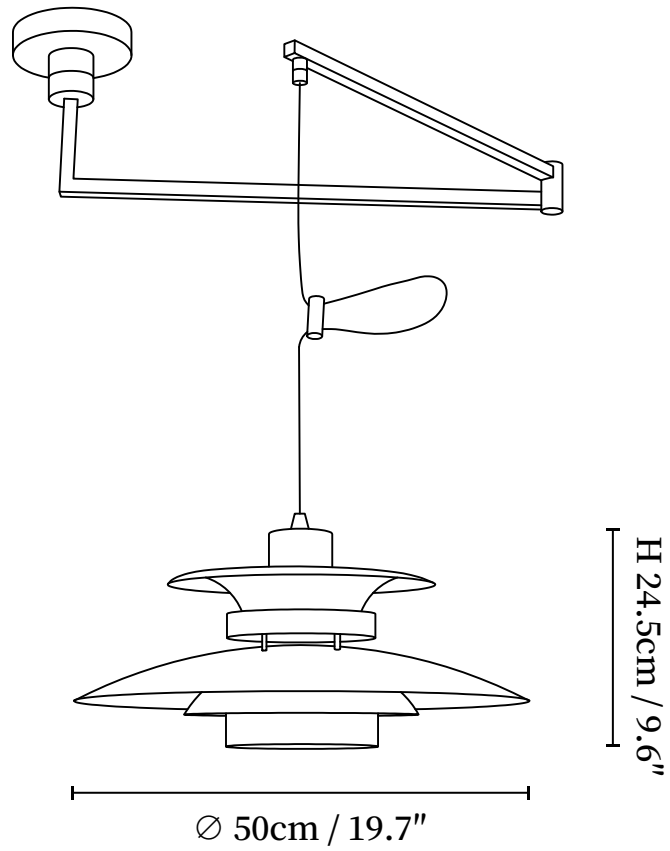

# SPECIFICATION SHEET

---

## SPECIFICATION DETAILS

\*For custom options, consult factory for details

<b>Fixture Dimensions</b>	D 13.8" x H 7.9"
<b>Light source</b>	E26 or E27 (bulb not included)
<b>Wattage</b>	MAX 40W incandescent bulb or LED equivalent.
<b>Voltage</b>	AC 110-240V
<b>Mounting</b>	Hardwired.
<b>Dimming</b>	Compatible with dimmable bulbs (bulb not included)
<b>Control method</b>	Compatible with common wall switches(not included)
<b>Finishes</b>	Black+Walnut wood, White+Walnut wood, White+Wood color.
<b>Shade Details</b>	Black+Walnut wood, White+Walnut wood, White+Wood color.
<b>Material</b>	Metal, Aluminum, Stainless steel, Wood.
<b>Wire Length</b>	The standard length of the suspended wire is 59 "(150 cm) and the length is adjustable.

## SPECIFICATION DETAILS

\*For custom options, consult factory for details

<b>Fixture Dimensions</b>	D 19.7" x H 9.6"
<b>Light source</b>	E26 or E27 (bulb not included)
<b>Wattage</b>	MAX 40W incandescent bulb or LED equivalent.
<b>Voltage</b>	AC 110-240V
<b>Mounting</b>	Hardwired.
<b>Dimming</b>	Compatible with dimmable bulbs (bulb not included)
<b>Control method</b>	Compatible with common wall switches (not included)
<b>Finishes</b>	Black+Walnut wood, White+Walnut wood, White+Wood color.
<b>Shade Details</b>	Black+Walnut wood, White+Walnut wood, White+Wood color.
<b>Material</b>	Metal, Aluminum, Stainless steel, Wood.
<b>Wire Length</b>	The standard length of the suspended wire is 59 "(150 cm) and the length is adjustable.