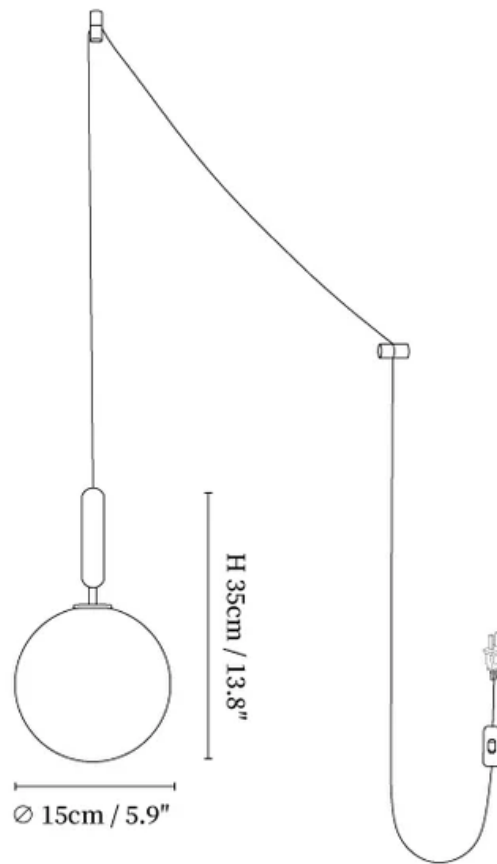

SPECIFICATION SHEET

SPECIFICATION DETAILS

*For custom options, consult factory for details

Fixture Dimensions	D 5.9" x H 13.8"
Light source	E14. (bulb not included)
Wattage	MAX 15W incandescent bulb or LED equivalent.
Voltage	AC 110-240V
Mounting	Hardwired.
Dimming	Compatible with dimmable bulbs (bulb not included)
Control method	Compatible with common wall switches (not included)
Finishes	Brass.
Shade Details	White, Clear.
Material	Brass, Glass.
Wire Length	The standard length of the cord is 177.2" (450 cm), the length is adjustable.