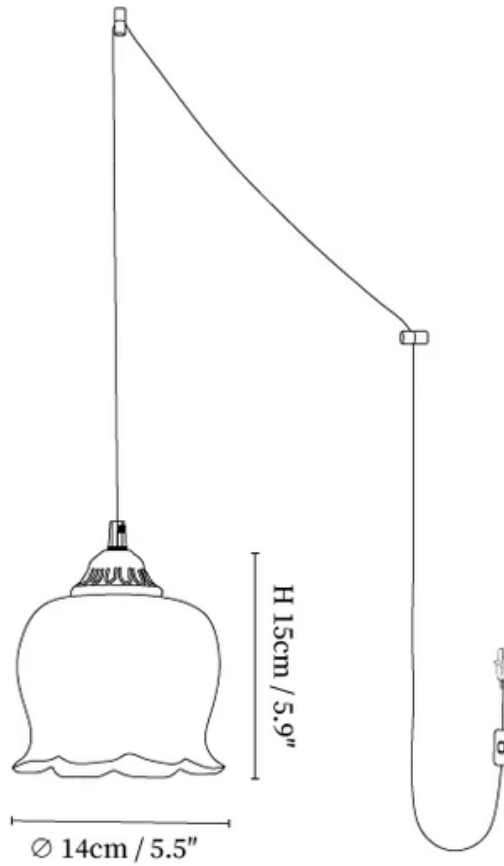

SPECIFICATION SHEET

SPECIFICATION DETAILS

*For custom options, consult factory for details

Fixture Dimensions	D 5.5" x H 5.9"
Light source	E26 or E27. (bulb not included)
Wattage	MAX 40W incandescent bulb or LED equivalent.
Voltage	AC 110-240V
Mounting	Hardwired.
Dimming	Compatible with dimmable bulbs (bulb not included)
Control method	Compatible with common wall switches (not included)
Finishes	Brass.
Shade Details	White, Beige
Material	Brass, Resin.
Wire Length	The standard length of the cord is 177.2" (450 cm), the length is adjustable.
