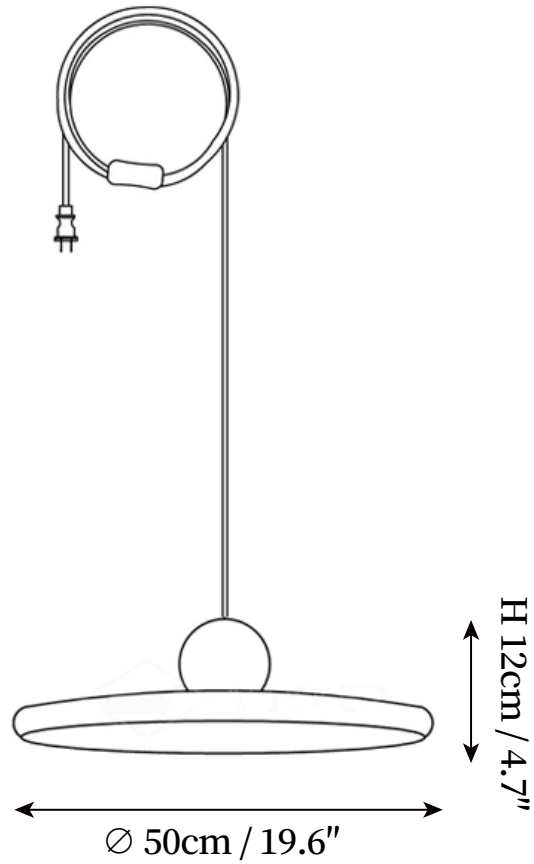

# SPECIFICATION SHEET

---

## SPECIFICATION DETAILS

\*For custom options, consult factory for details

<b>Fixture Dimensions</b>	D 11.8" x H 4.7", D 15.7" x H 4.7", D 19.6" x H 4.7"
<b>Light source</b>	Integrated LED
<b>Wattage</b>	~ 10W
<b>Voltage</b>	AC 110-240V
<b>Dimming</b>	Not supported
<b>CRI(Ra)</b>	90+ CRI
<b>Mounting</b>	Hardwired.
<b>LED Rated Life</b>	30000 hours
<b>Color Temperature</b>	Warm Light (3000K), Neutral Light (4000K), Cool Light (6000K)
<b>Control method</b>	Inline On/Off switch.
<b>Finishes</b>	Red & Green, Red & Red, Red & Beige.
<b>Shadow Details</b>	White.
<b>Material</b>	Metal, Acrylic.
<b>Wire Length</b>	The standard length of the cord is 177.2" (450 cm), the length is adjustable.