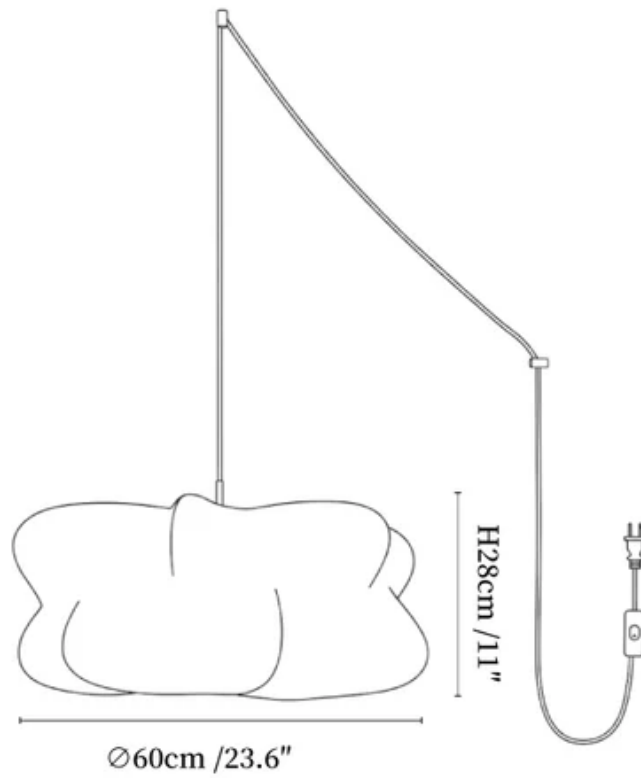

# SPECIFICATION SHEET

---

## SPECIFICATION DETAILS

\*For custom options, consult factory for details

<b>Fixture Dimensions</b>	∅ 15.7" x H 7.9" ∅ 19.6" x H 9" ∅ 23.6" x H 11"
<b>Light source</b>	E26 or E27. (bulb not included)
<b>Wattage</b>	MAX 40W Wincandescent bulb or LED equivalent.
<b>Voltage</b>	AC 110-240V
<b>Mounting</b>	Hardwired.
<b>Dimming</b>	Compatible with dimmable bulbs (bulb not included)
<b>Control method</b>	Compatible with common wall switches(not included)
<b>Finishes</b>	White.
<b>Shade Details</b>	White.
<b>Material</b>	Silk, Iron.
<b>Wire Length</b>	The standard length of the cord is 70.9" (180 cm), the length is adjustable.