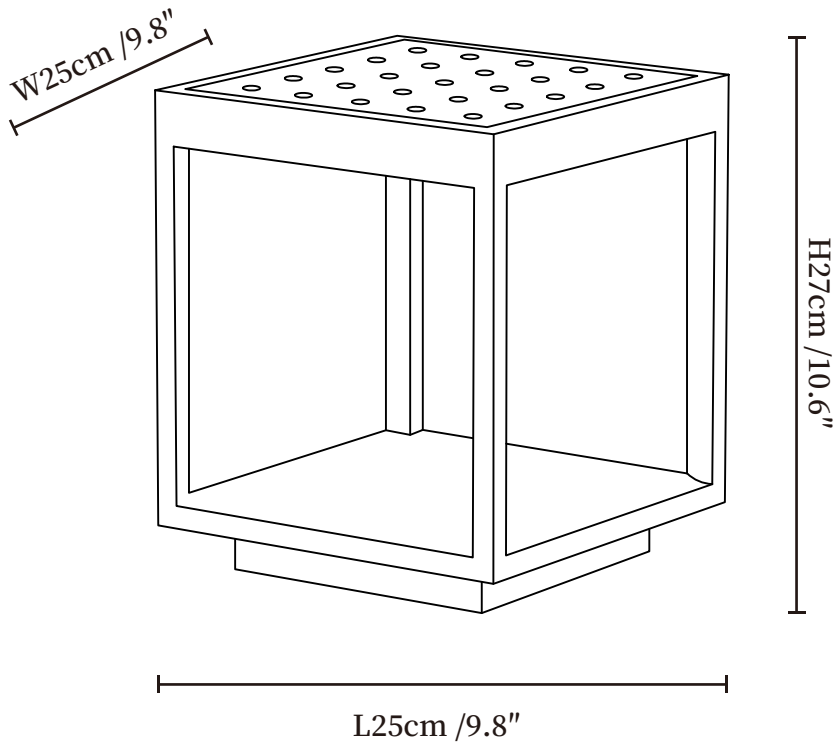

SPECIFICATION SHEET

SPECIFICATION DETAILS

*For custom options, consult factory for details

Fixture Dimensions	L 9.8" x W 9.8" x H 10.6" L 11.8" x W 11.8" x H 12.6" L 15.7" x W 15.7" x H 16.5"
Light source	Integrated LED
Wattage	~5 Watts
Voltage	AC 110-240V (Wired version) / DC 3.2V (Solar-powered version).
Dimming	Not supported
CRI(Ra)	90+CRI
Moisture resistance	IP 65 moisture-proof grade, waterproof, do not immerse in water.
LED Rated Life	30000 hours
Color Temperature	Warm Light (3000K), Neutral Light (4000K), Cool Light (6000K)
Control method	Compatible with common wall switches (not included), or remote control dimmer switch.
Finishes	Black & White
Shade Details	Black & White
Material	Stainless steel