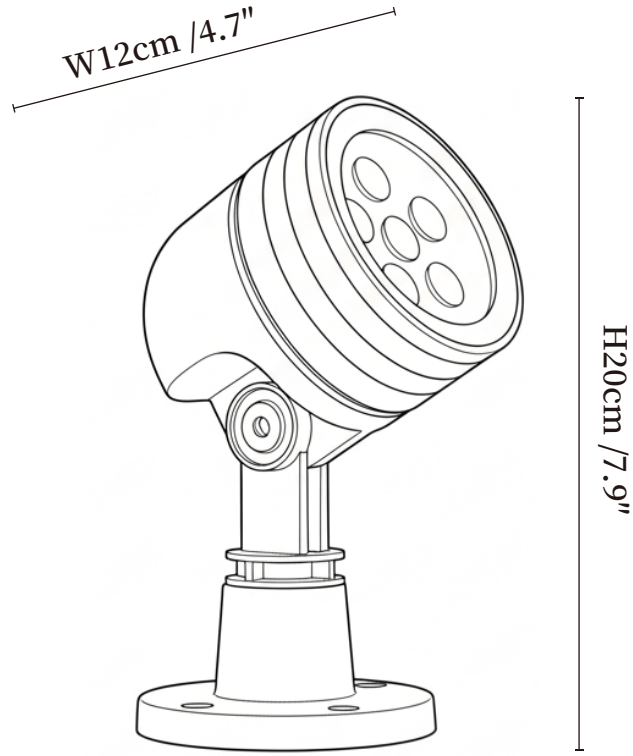

# SPECIFICATION SHEET

---

## SPECIFICATION DETAILS

\*For custom options, consult factory for details

<b>Fixture Dimensions</b>	W 4.7" x H 7.9"
<b>Light source</b>	Integrated LED
<b>Wattage</b>	15W
<b>Voltage</b>	AC 110-240V
<b>Dimming</b>	Dimming is not supported
<b>CRI(Ra)</b>	80CRI
<b>Mounting</b>	Hardwired.
<b>LED Rated Life</b>	30000 hours
<b>Color Temperature</b>	Warm Light (3000K), Neutral Light (4000K), Cool Light (6000K)
<b>Finishes</b>	Black.
<b>Shade Details</b>	Black.
<b>Material</b>	Stainless steel.
<b>Cord Length</b>	No

## SPECIFICATION DETAILS

\*For custom options, consult factory for details

<b>Fixture Dimensions</b>	W 4.7" x H 17.3"
<b>Light source</b>	Integrated LED
<b>Wattage</b>	15W
<b>Voltage</b>	AC 110-240V
<b>Dimming</b>	Dimming is not supported
<b>CRI(Ra)</b>	80CRI
<b>Mounting</b>	Hardwired.
<b>LED Rated Life</b>	30000 hours
<b>Color Temperature</b>	Warm Light (3000K), Neutral Light (4000K), Cool Light (6000K)
<b>Finishes</b>	Black.
<b>Shade Details</b>	Black.
<b>Material</b>	Stainless steel.
<b>Cord Length</b>	No