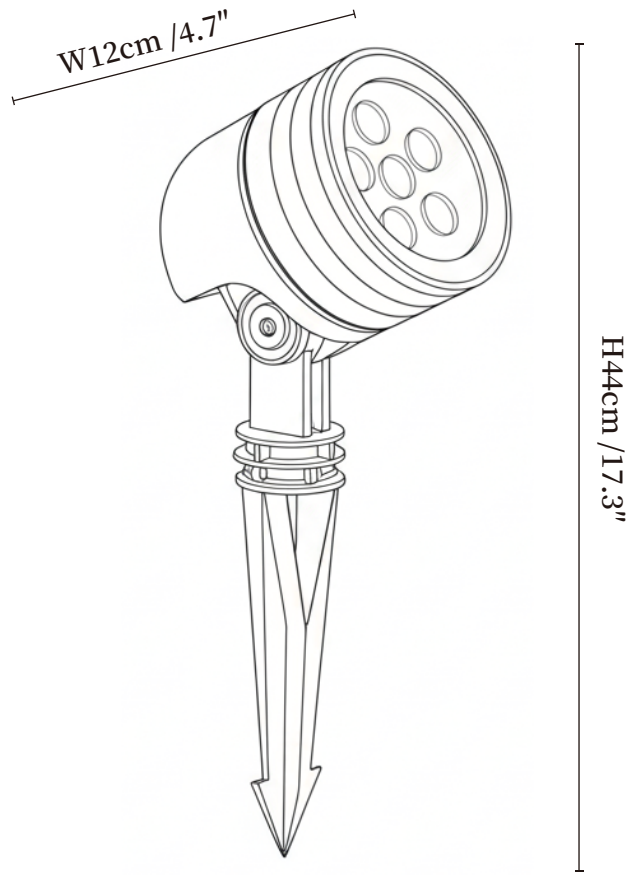

# SPECIFICATION SHEET

---

## SPECIFICATION DETAILS

\*For custom options, consult factory for details

<b>Fixture Dimensions</b>	W 4.7" x H 7.9"
<b>Light source</b>	Integrated LED
<b>Wattage</b>	15W
<b>Voltage</b>	AC 110-240V
<b>Dimming</b>	Dimming is not supported
<b>CRI(Ra)</b>	80CRI
<b>Mounting</b>	Hardwired.
<b>LED Rated Life</b>	30000 hours
<b>Color Temperature</b>	Warm Light (3000K), Neutral Light (4000K), Cool Light (6000K)
<b>Finishes</b>	Black.
<b>Shade Details</b>	Black.
<b>Material</b>	Stainless steel.
<b>Cord Length</b>	No

## SPECIFICATION DETAILS

\*For custom options, consult factory for details

<b>Fixture Dimensions</b>	W 4.7" x H 17.3"
<b>Light source</b>	Integrated LED
<b>Wattage</b>	15W
<b>Voltage</b>	AC 110-240V
<b>Dimming</b>	Dimming is not supported
<b>CRI(Ra)</b>	80CRI
<b>Mounting</b>	Hardwired.
<b>LED Rated Life</b>	30000 hours
<b>Color Temperature</b>	Warm Light (3000K), Neutral Light (4000K), Cool Light (6000K)
<b>Finishes</b>	Black.
<b>Shade Details</b>	Black.
<b>Material</b>	Stainless steel.
<b>Cord Length</b>	No