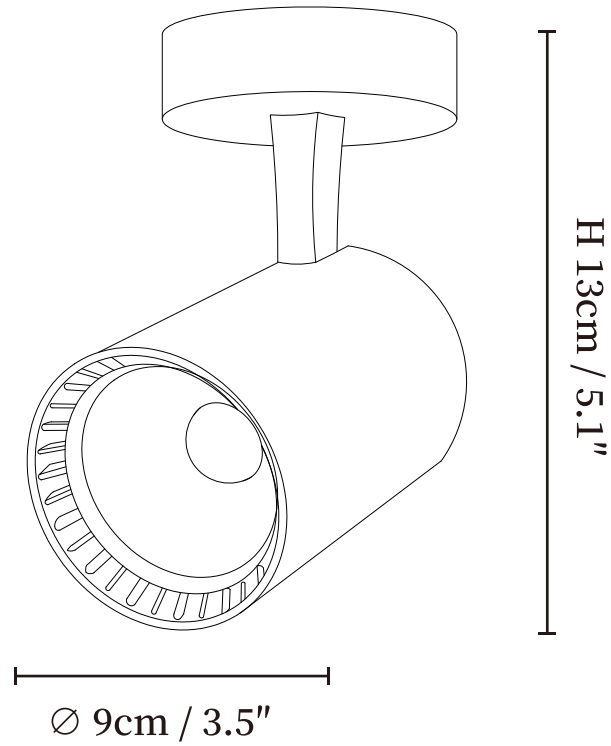

SPECIFICATION SHEET

SPECIFICATION DETAILS

*For custom options, consult factory for details

Fixture Dimensions	Ø 2.9" x H 3.9", Ø 3.5" x H 5.1"
Light source	Integrated LED
Wattage	~5W
Voltage	AC 110-240V
Dimming	Compatible with dimmable LED.
CRI(Ra)	90+CRI
Mounting	Hardwired.
LED Rated Life	30000 hours
Color Temperature	Warm Light (3000K), Neutral Light (4000K), Cool Light (6000K)
Control method	Compatible with common wall switches(
Finishes	Black, White.
Shade Details	Black, White.
Material	Metal, Aluminum, Acrylic.