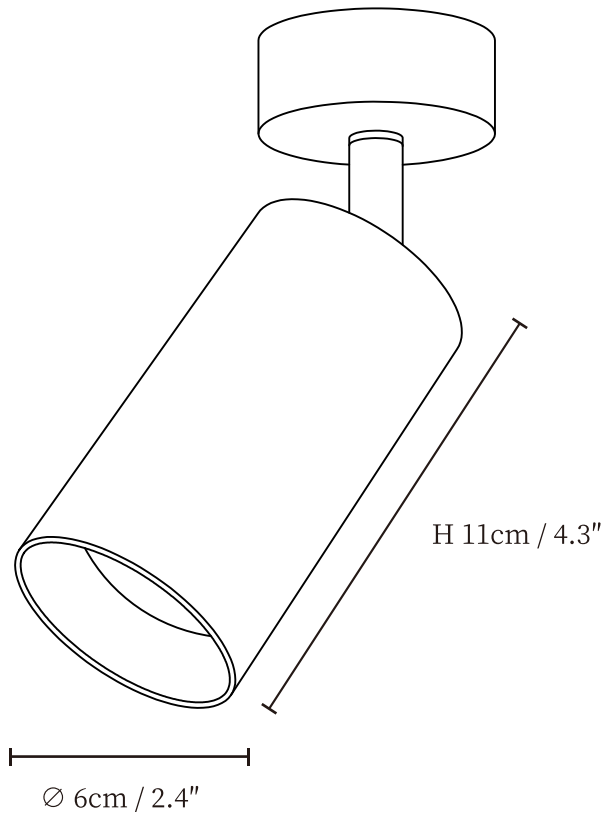

SPECIFICATION SHEET

SPECIFICATION DETAILS

*For custom options, consult factory for details

Fixture Dimensions	$\varnothing 2.4'' \times H 4.3''$
Light source	E26 or E27. (bulb not included)
Wattage	MAX 40W incandescent bulb or LED equivalent.
Voltage	AC 110-240V
CRI(Ra)	90+CRI
Mounting	Hardwired.
Dimming	Compatible with dimmable bulbs (bulb not included)
Control method	Compatible with common wall switches(not included)
Finishes	Black, White, Gold.
Shade Details	Black, White, Gold.
Material	Metal, Aluminum, Acrylic.