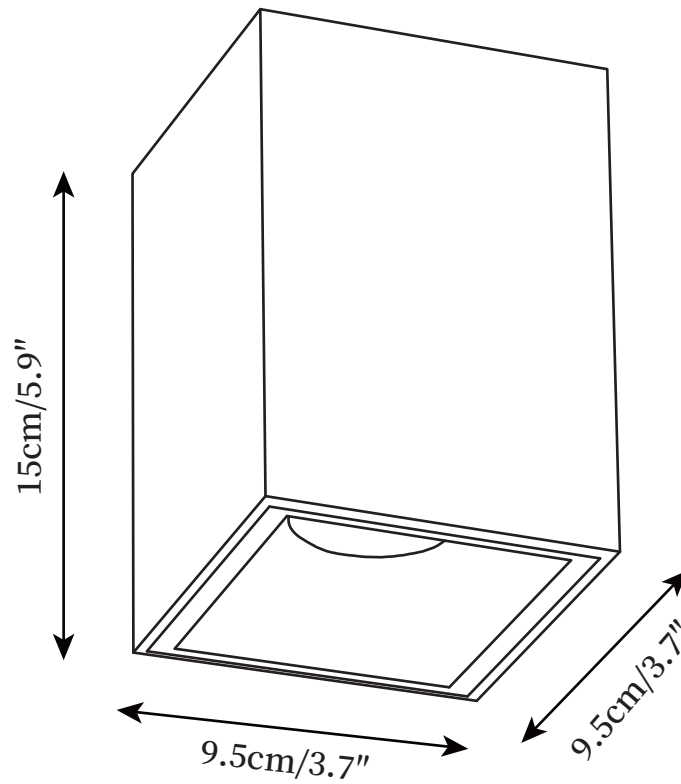

SPECIFICATION SHEET

SPECIFICATION DETAILS

*For custom options, consult factory for details

Fixture Dimensions	D 3.7" x H 5.9"
Light source	Integrated LED
Wattage	12W
Voltage	AC 110-240V
Color Temperature	3000K
CRI(Ra)	80CRI
Mounting	Ceiling
Driver Required	Yes
Optional Color Temps	Warm Light (3000K), Neutral Light (4500K), Cool Light (6000K)
LED Rated Life	30000hours
Dimming	Dimming is not supported
Finishes	White, Black
Shade Details	White, Black
Material	Aluminum
Wire Length	NO
Wire Type	NO