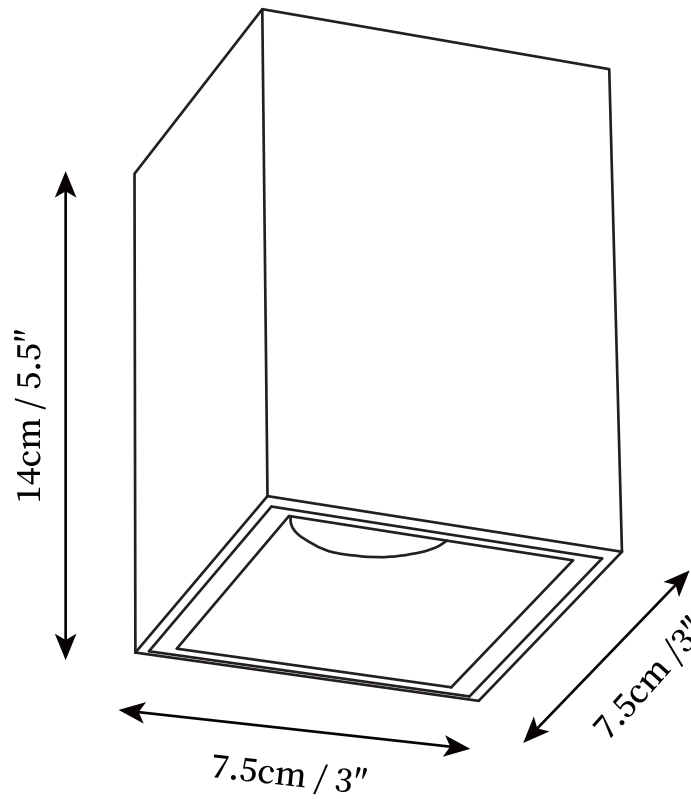

SPECIFICATION SHEET

SPECIFICATION DETAILS

*For custom options, consult factory for details

Fixture Dimensions	D 3" x H 5.5"
Light source	Integrated LED
Wattage	12W
Voltage	AC 110-240V
Color Temperature	3000K
CRI(Ra)	80CRI
Mounting	Ceiling
Driver Required	Yes
Optional Color Temps	Warm Light (3000K), Neutral Light (4500K), Cool Light (6000K)
LED Rated Life	30000hours
Dimming	Dimming is not supported
Finishes	White, Black
Shade Details	White, Black
Material	Aluminum
Wire Length	NO
Wire Type	NO