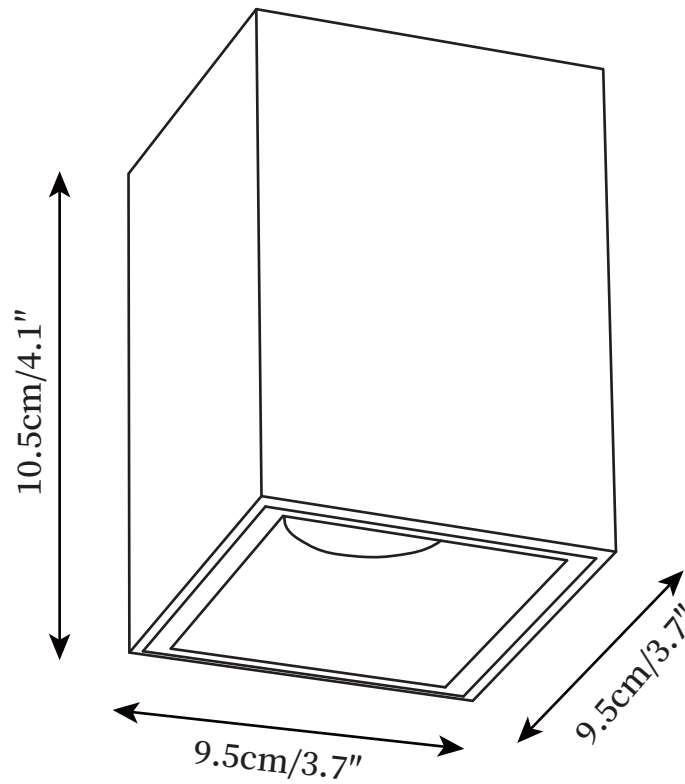

SPECIFICATION SHEET

SPECIFICATION DETAILS

*For custom options, consult factory for details

Fixture Dimensions	D 3.7" x H 4.1"
Light source	Integrated LED
Wattage	12W
Voltage	AC 110-240V
Color Temperature	3000K
CRI(Ra)	80CRI
Mounting	Ceiling
Driver Required	Yes
Optional Color Temps	Warm Light (3000K), Neutral Light (4500K), Cool Light (6000K)
LED Rated Life	30000hours
Dimming	Dimming is not supported
Finishes	White, Black
Shade Details	White, Black
Material	Aluminum
Wire Length	NO
Wire Type	NO