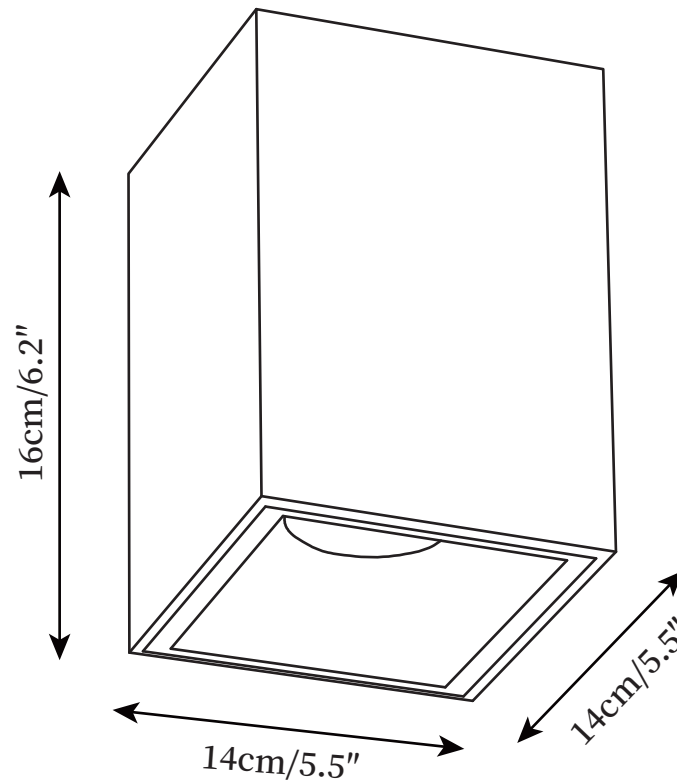

SPECIFICATION SHEET

SPECIFICATION DETAILS

*For custom options, consult factory for details

Fixture Dimensions	D 5.5" x H 6.2"
Light source	Integrated LED
Wattage	12W
Voltage	AC 110-240V
Color Temperature	3000K
CRI(Ra)	80CRI
Mounting	Ceiling
Driver Required	Yes
Optional Color Temps	Warm Light (3000K), Neutral Light (4500K), Cool Light (6000K)
LED Rated Life	30000hours
Dimming	Dimming is not supported
Finishes	White, Black
Shade Details	White, Black
Material	Aluminum
Wire Length	NO
Wire Type	NO