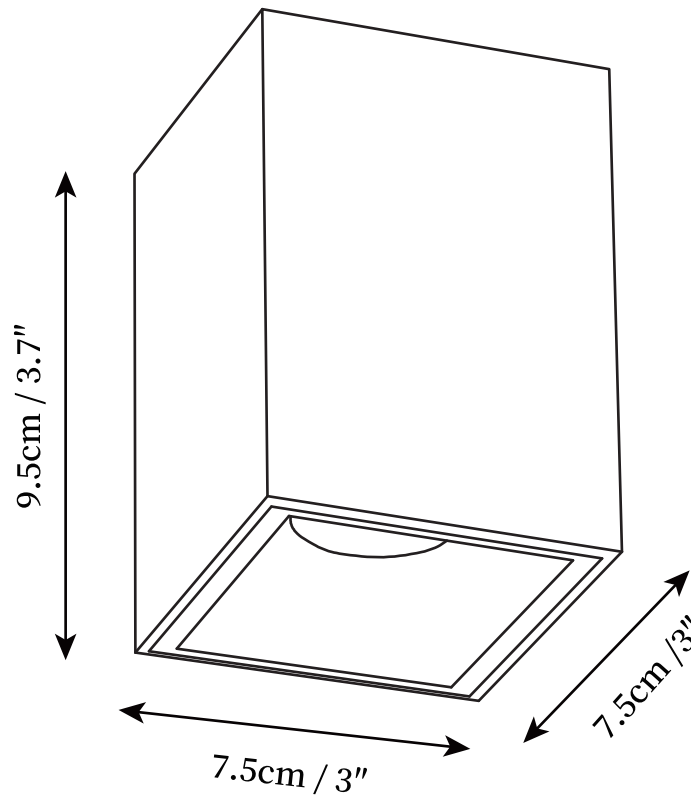

SPECIFICATION SHEET

SPECIFICATION DETAILS

*For custom options, consult factory for details

Fixture Dimensions	D 3" x H 3.7"
Light source	Integrated LED
Wattage	12W
Voltage	AC 110-240V
Color Temperature	3000K
CRI(Ra)	80CRI
Mounting	Ceiling
Driver Required	Yes
Optional Color Temps	Warm Light (3000K), Neutral Light (4500K), Cool Light (6000K)
LED Rated Life	30000hours
Dimming	Dimming is not supported
Finishes	White, Black
Shade Details	White, Black
Material	Aluminum
Wire Length	NO
Wire Type	NO