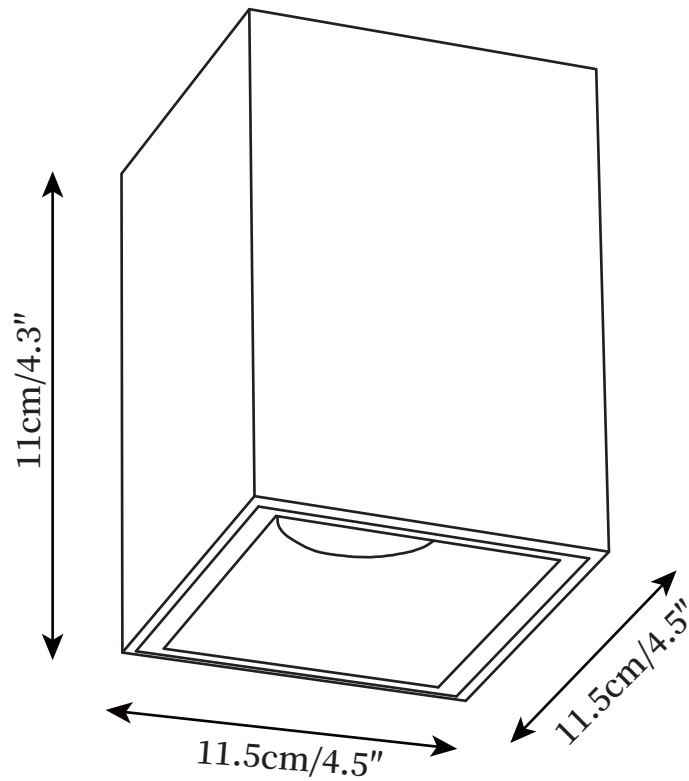

SPECIFICATION SHEET

SPECIFICATION DETAILS

*For custom options, consult factory for details

Fixture Dimensions	D 4.5" x H 4.3"
Light source	Integrated LED
Wattage	12W
Voltage	AC 110-240V
Color Temperature	3000K
CRI(Ra)	80CRI
Mounting	Ceiling
Driver Required	Yes
Optional Color Temps	Warm Light (3000K), Neutral Light (4500K), Cool Light (6000K)
LED Rated Life	30000hours
Dimming	Dimming is not supported
Finishes	White, Black
Shade Details	White, Black
Material	Aluminum
Wire Length	NO
Wire Type	NO