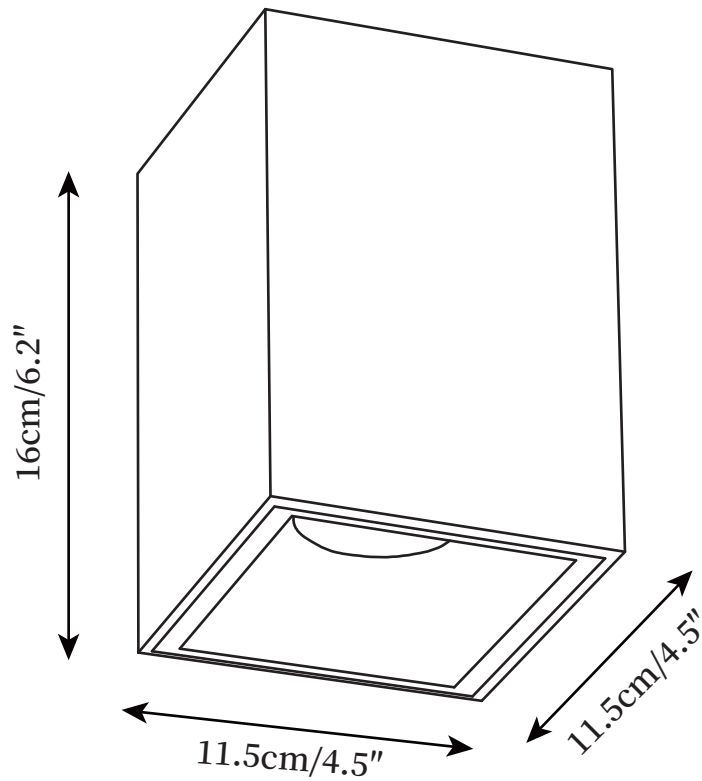

SPECIFICATION SHEET

SPECIFICATION DETAILS

*For custom options, consult factory for details

Fixture Dimensions

Light source	Integrated LED
Wattage	12W
Voltage	AC 110-240V
Color Temperature	3000K
CRI(Ra)	80CRI
Mounting	Ceiling
Driver Required	Yes
Optional Color Temps	Warm Light (3000K), Neutral Light (4500K), Cool Light (6000K)
LED Rated Life	30000hours
Dimming	Dimming is not supported
Finishes	White, Black
Shade Details	White, Black
Material	Aluminum
Wire Length	NO
Wire Type	NO