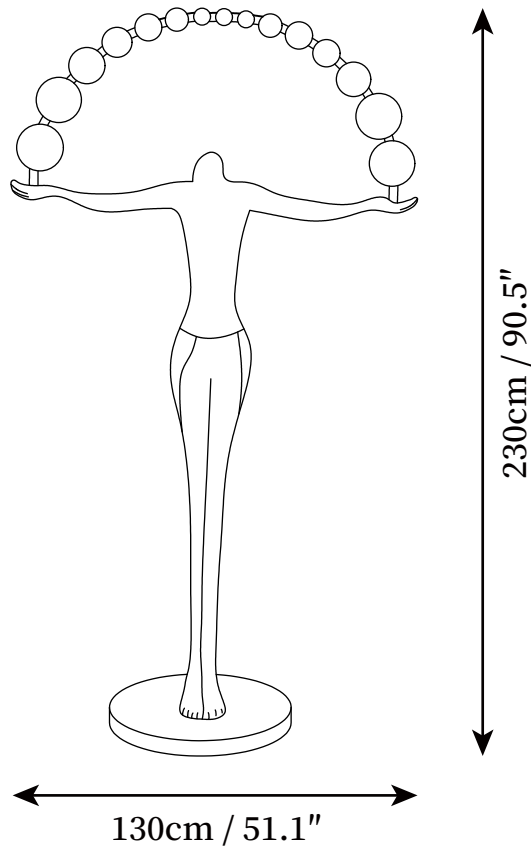

SPECIFICATION SHEET

SPECIFICATION DETAILS

*For custom options, consult factory for details

Fixture Dimensions	D 51.1" x H 90.5" Weighs 20kg (44 lbs)
Light source	Integrated LED
Wattage	~5 W
Voltage	AC 110-240V
Dimming	Not supported
CRI(Ra)	90+CRI
LED Rated Life	30000 hours
Control method	In line ON / OFF switch.
Color Temperature	Warm Light (3000K), Neutral Light (4000K), Cool Light (6000K)
Finishes	Black, White.
Shade Details	White.
Material	Metal, Fiberglass Reinforced Plastic, Glass.
Cord Length	Supplied with switched plug cord, length ~59.1" (150cm).