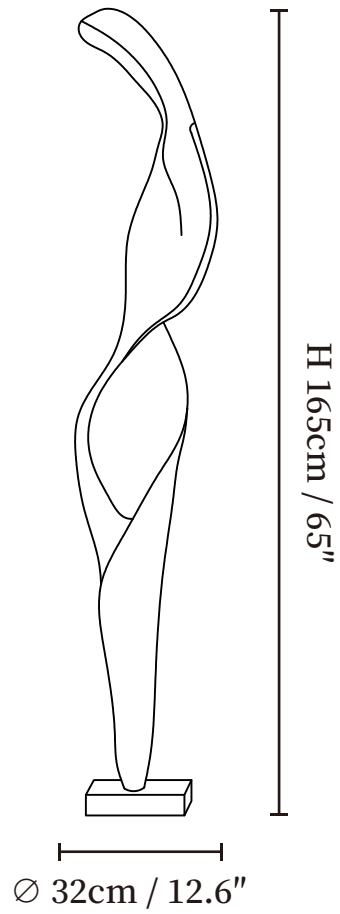

SPECIFICATION SHEET

SPECIFICATION DETAILS

*For custom options, consult factory for details

Fixture Dimensions	Ø 12.6" x H 65"
Light source	E26 or E27.
Wattage	Max 40W incandescent bulb or LED equivalent.
Voltage	AC 110-240V
Dimming	Compatible with dimmable bulbs (bulb not included)
Control method	In line ON / OFF switch.
Finishes	Gold.
Shade Details	Gold.
Material	Metal, Fiberglass Reinforced Plastic.
Cord Length	Supplied with switched plug cord, length ~59" (150cm).