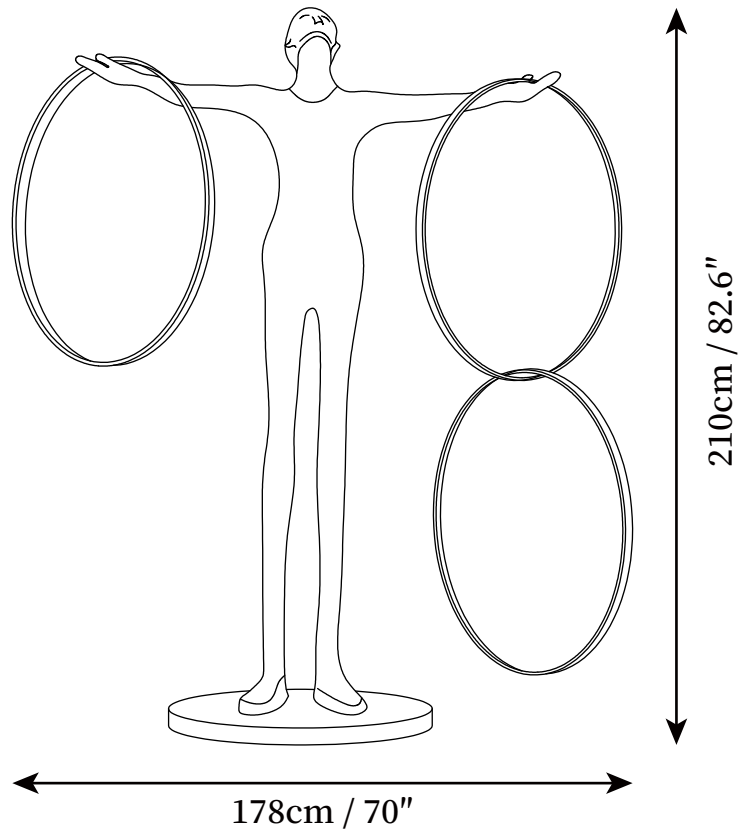

## SPECIFICATION DETAILS

\*For custom options, consult factory for details

---

|                           |   |
|---------------------------|---|
| <b>Fixture Dimensions</b> | D 70" x H 82.6", Weighs 30kg (66 lbs)                         |
| <b>Light source</b>       | Integrated LED  |
| <b>Wattage</b>            | ~5W   |
| <b>Voltage</b>            | AC 110-240V   |
| <b>Dimming</b>            | Not supported   |
| <b>CRI(Ra)</b>            | 90+CRI  |
| <b>LED Rated Life</b>     | 30000 hours   |
| <b>Control method</b>     | In line ON / OFF switch.                                      |
| <b>Color Temperature</b>  | Warm Light (3000K), Neutral Light (4000K), Cool Light (6000K) |
| <b>Finishes</b>           | Black.  |
| <b>Shade Details</b>      | Black.  |
| <b>Material</b>           | Metal, Fiberglass Reinforced Plastic.                         |
| <b>Cord Length</b>        | Supplied with switched plug cord, length ~59.1" (150cm).      |