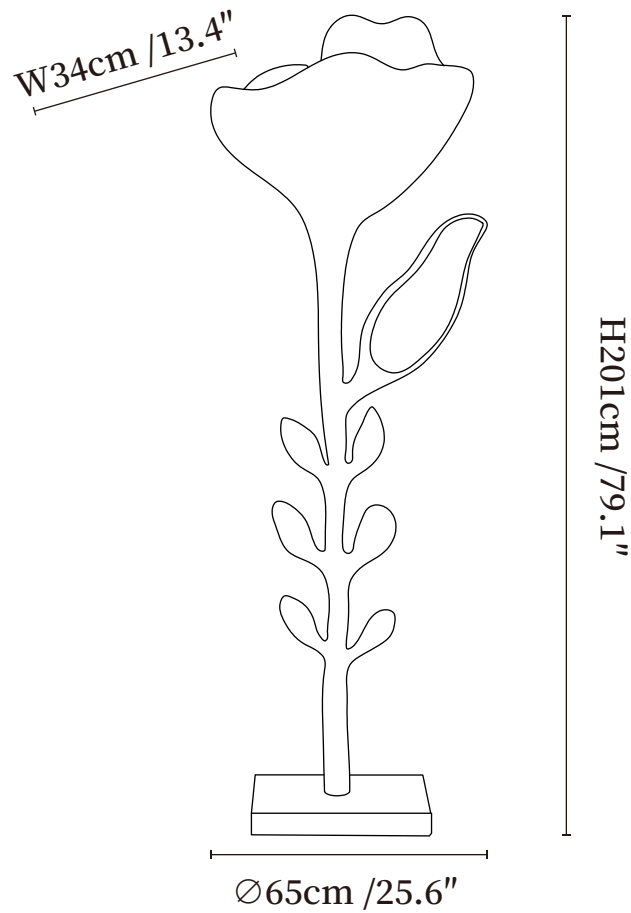

# SPECIFICATION SHEET

---

## SPECIFICATION DETAILS

\*For custom options, consult factory for details

<b>Fixture Dimensions</b>	Ø 25.6" x W 13.4" x H 79.1", 22 kg (48.5 lbs)
<b>Light source</b>	E26 or E27 (bulb not included)
<b>Wattage</b>	MAX 40W incandescent bulb or LED equivalent.
<b>Voltage</b>	AC 110-240V
<b>Dimming</b>	Compatible with dimmable bulbs (bulb not included)
<b>Control method</b>	In line ON / OFF switch.
<b>Finishes</b>	White.
<b>Shade Details</b>	White.
<b>Material</b>	Metal, Fiberglass Reinforced Plastic.
<b>Cord Length</b>	Supplied with switched plug cord, length ~59" (150cm).