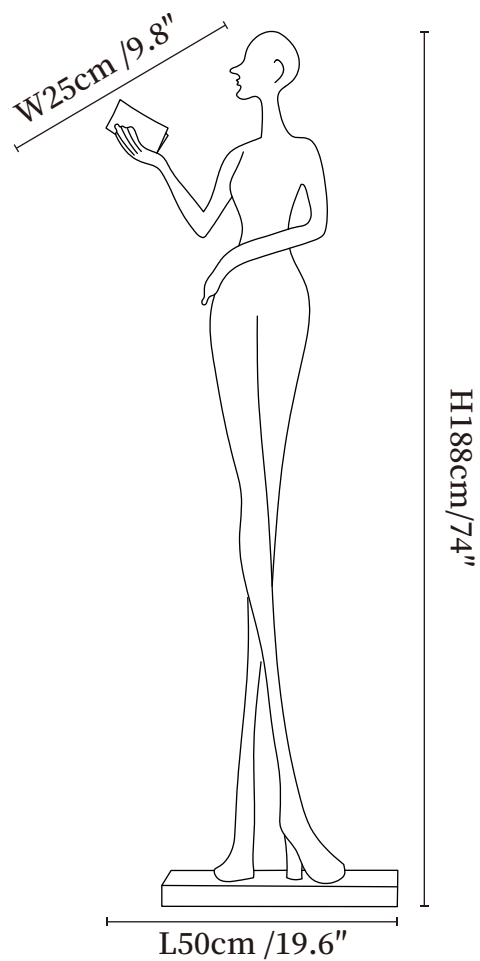

SPECIFICATION SHEET

SPECIFICATION DETAILS

*For custom options, consult factory for details

Fixture Dimmensions	L 19.6" x W 9.8" x H 74"
Material	Fiberglass Reinforced Plastic.
Moisture resistance	IP 20 Damp-rated not waterproof, for indoor use only.
Environment	Indoor.
Body Finishes	Black.