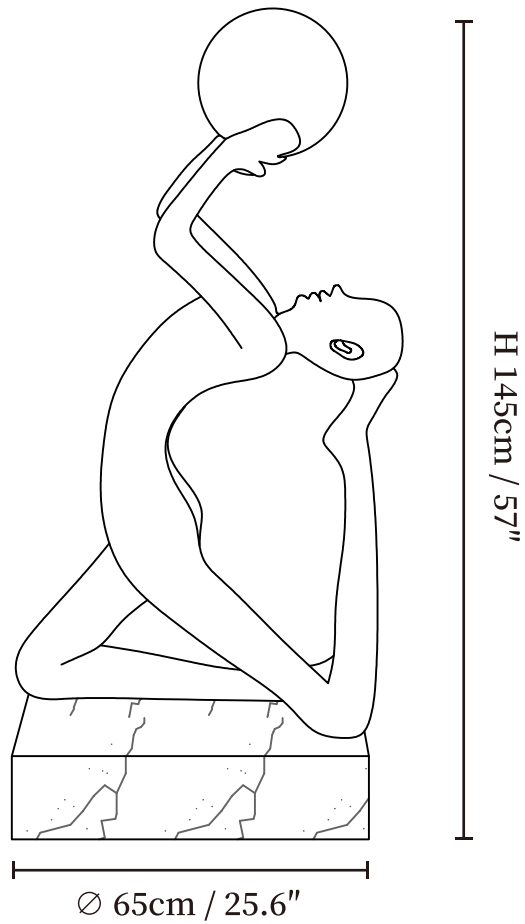

SPECIFICATION SHEET

SPECIFICATION DETAILS

*For custom options, consult factory for details

Fixture Dimensions	Ø 25.6" x H 57"
Light source	E26 or E27
Wattage	MAX 40W incandescent bulb or LED equivalent.
Voltage	AC 110-240V
Dimming	Compatible with dimmable bulbs (bulb not included)
Control method	In line ON / OFF switch.
Finishes	Black.
Shade Details	White.
Material	Glass ball, Fiberglass Reinforced Plastic, Metal, Marble.
Cord Length	Supplied with switched plug cord, length ~59" (150cm).