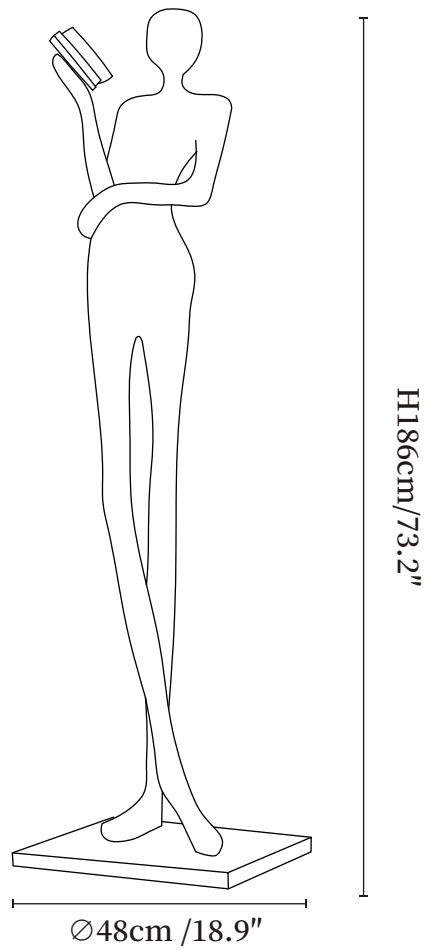

# SPECIFICATION SHEET

---

## SPECIFICATION DETAILS

\*For custom options, consult factory for details

<b>Fixture Dimensions</b>	Ø 18.9" x H 73.2"
<b>Material</b>	Fiberglass Reinforced Plastic.
<b>Moisture resistance</b>	IP 20 Damp-rated not waterproof, for indoor use only.
<b>Environment</b>	Indoor.
<b>Body Finishes</b>	Black.