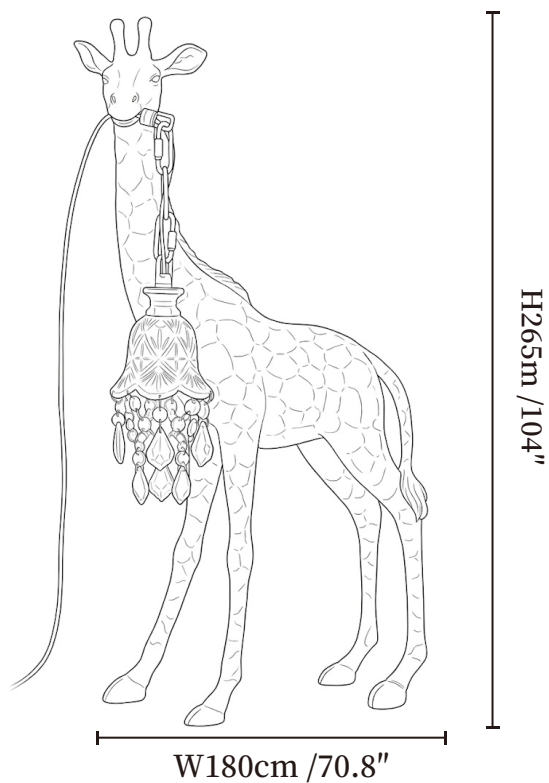

SPECIFICATION SHEET

SPECIFICATION DETAILS

*For custom options, consult factory for details

Fixture Dimensions	W 26" x H 39.3"
Light source	E26 or E27 (bulb not included)
Wattage	MAX 40W incandescent bulb or LED equivalent.
Voltage	AC 110-240V
Dimming	Compatible with dimmable bulbs (bulb not included)
Control method	In line ON / OFF switch.
Finishes	White, Black, Gold, Chrome.
Shade Details	Clear.
Material	Metal, Fiberglass Reinforced Plastic, Crystal Glass.
Cord Length	Supplied with switched plug cord, length ~59" (150cm).

SPECIFICATION SHEET

SPECIFICATION DETAILS

*For custom options, consult factory for details

Fixture Dimensions	W 51.1" x H 70.8"
Light source	E26 or E27 (bulb not included)
Wattage	MAX 40W incandescent bulb or LED equivalent.
Voltage	AC 110-240V
Dimming	Compatible with dimmable bulbs (bulb not included)
Control method	In line ON / OFF switch.
Finishes	White, Black, Gold, Chrome.
Shade Details	Clear.
Material	Metal, Fiberglass Reinforced Plastic, Crystal Glass.
Cord Length	Supplied with switched plug cord, length ~59" (150cm).

SPECIFICATION SHEET

SPECIFICATION DETAILS

*For custom options, consult factory for details

Fixture Dimensions	W 70.8" x H 104"
Light source	E26 or E27 (bulb not included)
Wattage	MAX 40W incandescent bulb or LED equivalent.
Voltage	AC 110-240V
Dimming	Compatible with dimmable bulbs (bulb not included)
Control method	In line ON / OFF switch.
Finishes	White, Black, Gold, Chrome.
Shade Details	Clear.
Material	Metal, Fiberglass Reinforced Plastic, Crystal Glass.
Cord Length	Supplied with switched plug cord, length ~59" (150cm).