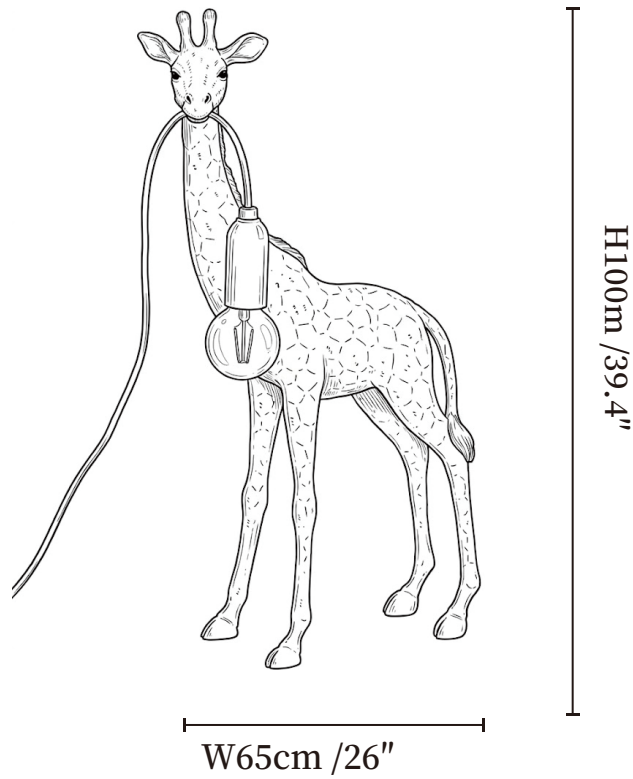

SPECIFICATION SHEET

SPECIFICATION DETAILS

*For custom options, consult factory for details

Fixture Dimensions	W 26" x H 39.3"
Light source	E26 or E27 (bulb not included)
Wattage	MAX 40W incandescent bulb or LED equivalent.
Voltage	AC 110-240V
Dimming	Compatible with dimmable bulbs (bulb not included)
Control method	In line ON / OFF switch.
Finishes	White, Black, Gold, Chrome.
Shade Details	Clear.
Material	Metal, Fiberglass Reinforced Plastic, Crystal Glass.
Cord Length	Supplied with switched plug cord, length ~59" (150cm).

SPECIFICATION SHEET

SPECIFICATION DETAILS

*For custom options, consult factory for details

Fixture Dimensions	W 51.1" x H 70.8"
Light source	E26 or E27 (bulb not included)
Wattage	MAX 40W incandescent bulb or LED equivalent.
Voltage	AC 110-240V
Dimming	Compatible with dimmable bulbs (bulb not included)
Control method	In line ON / OFF switch.
Finishes	White, Black, Gold, Chrome.
Shade Details	Clear.
Material	Metal, Fiberglass Reinforced Plastic, Crystal Glass.
Cord Length	Supplied with switched plug cord, length ~59" (150cm).

SPECIFICATION SHEET

SPECIFICATION DETAILS

*For custom options, consult factory for details

Fixture Dimensions	W 70.8" x H 104"
Light source	E26 or E27 (bulb not included)
Wattage	MAX 40W incandescent bulb or LED equivalent.
Voltage	AC 110-240V
Dimming	Compatible with dimmable bulbs (bulb not included)
Control method	In line ON / OFF switch.
Finishes	White, Black, Gold, Chrome.
Shade Details	Clear.
Material	Metal, Fiberglass Reinforced Plastic, Crystal Glass.
Cord Length	Supplied with switched plug cord, length ~59" (150cm).