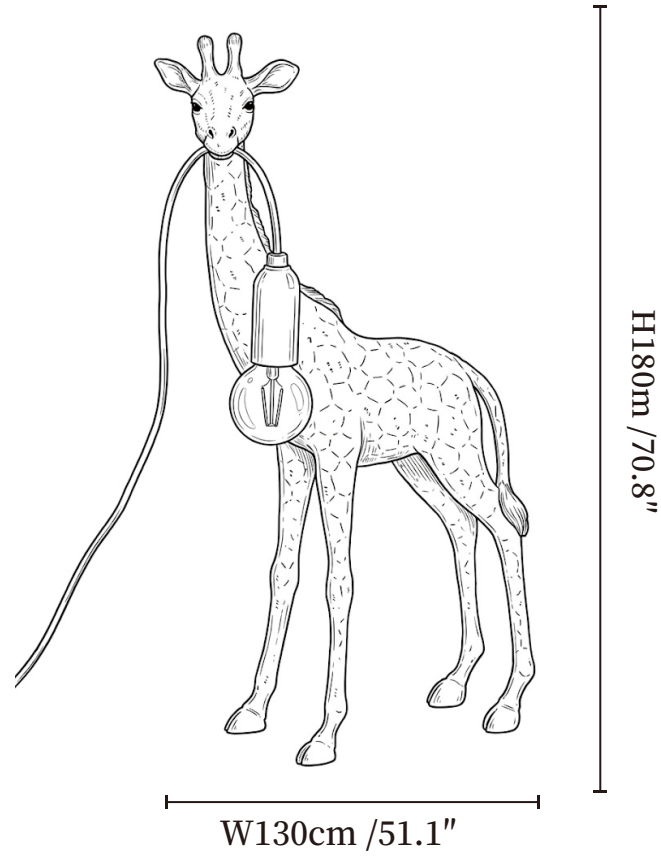

SPECIFICATION SHEET

SPECIFICATION DETAILS

*For custom options, consult factory for details

Fixture Dimensions	W 26" x H 39.3"
Light source	E26 or E27 (bulb not included)
Wattage	MAX 40W incandescent bulb or LED equivalent.
Voltage	AC 110-240V
Dimming	Compatible with dimmable bulbs (bulb not included)
Control method	In line ON / OFF switch.
Finishes	White, Black, Gold, Chrome.
Shade Details	Clear.
Material	Metal, Fiberglass Reinforced Plastic, Crystal Glass.
Cord Length	Supplied with switched plug cord, length ~59" (150cm).

SPECIFICATION SHEET

SPECIFICATION DETAILS

*For custom options, consult factory for details

Fixture Dimensions	W 51.1" x H 70.8"
Light source	E26 or E27 (bulb not included)
Wattage	MAX 40W incandescent bulb or LED equivalent.
Voltage	AC 110-240V
Dimming	Compatible with dimmable bulbs (bulb not included)
Control method	In line ON / OFF switch.
Finishes	White, Black, Gold, Chrome.
Shade Details	Clear.
Material	Metal, Fiberglass Reinforced Plastic, Crystal Glass.
Cord Length	Supplied with switched plug cord, length ~59" (150cm).

SPECIFICATION SHEET

SPECIFICATION DETAILS

*For custom options, consult factory for details

Fixture Dimensions	W 70.8" x H 104"
Light source	E26 or E27 (bulb not included)
Wattage	MAX 40W incandescent bulb or LED equivalent.
Voltage	AC 110-240V
Dimming	Compatible with dimmable bulbs (bulb not included)
Control method	In line ON / OFF switch.
Finishes	White, Black, Gold, Chrome.
Shade Details	Clear.
Material	Metal, Fiberglass Reinforced Plastic, Crystal Glass.
Cord Length	Supplied with switched plug cord, length ~59" (150cm).