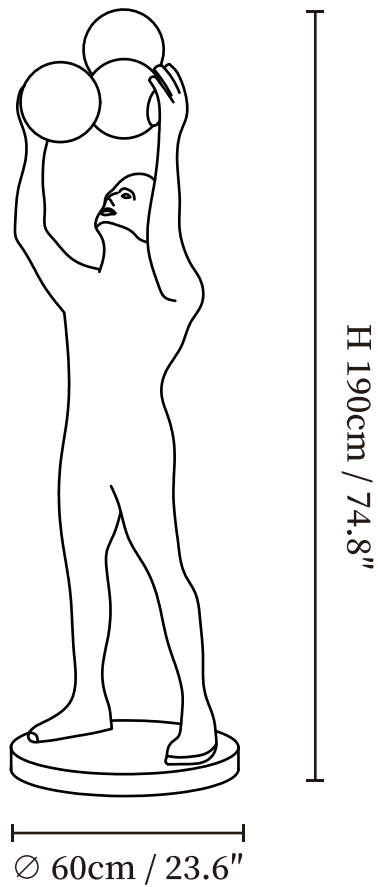

## SPECIFICATION DETAILS

\*For custom options, consult factory for details

---

<b>Fixture Dimensions</b>	Ø 23.6" x H 74.8"
<b>Light source</b>	E26 or E27.
<b>Wattage</b>	Max 40W incandescent bulb or LED equivalent.
<b>Voltage</b>	AC 110-240V
<b>Dimming</b>	Compatible with dimmable bulbs (bulb not included)
<b>Control method</b>	In line ON / OFF switch.
<b>Finishes</b>	Black.
<b>Shade Details</b>	White.
<b>Material</b>	Metal, Fiberglass Reinforced Plastic, Glass.
<b>Cord Length</b>	Supplied with switched plug cord, length ~59" (150cm).