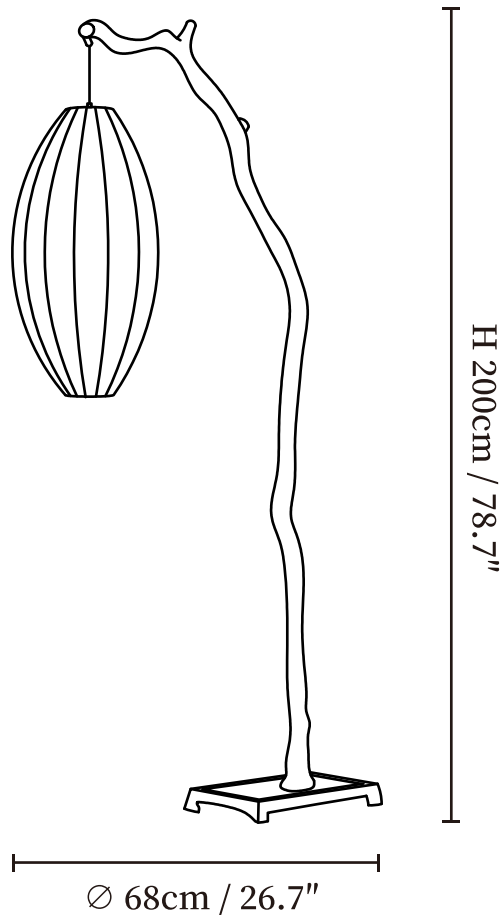

SPECIFICATION SHEET

SPECIFICATION DETAILS

*For custom options, consult factory for details

Fixture Dimensions	Ø 25.6" x H 68.8", Ø 26.7" x H 78.7"
Light source	E26 or E27.
Wattage	Max 40W incandescent bulb or LED equivalent.
Voltage	AC 110-240V
Dimming	Compatible with dimmable bulbs (bulb not included)
Control method	In line ON / OFF switch.
Finishes	Black.
Shade Details	White.
Material	Fiberglass Reinforced Plastic, Metal, Fabric.
Cord Length	Supplied with switched plug cord, length ~59" (150cm).