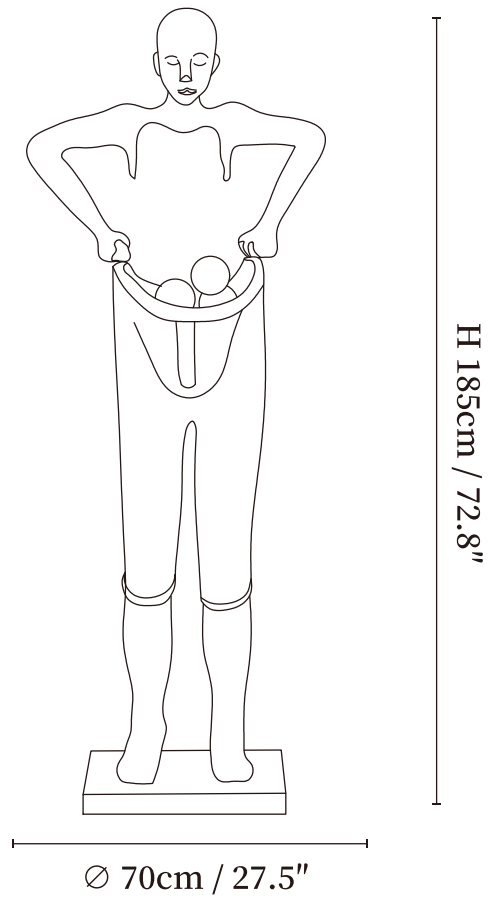

SPECIFICATION SHEET

SPECIFICATION DETAILS

*For custom options, consult factory for details

Fixture Dimensions	Ø 27.5" x H 72.8"
Light source	E26 or E27.
Wattage	Max 40W incandescent bulb or LED equivalent.
Voltage	AC 110-240V
Dimming	Compatible with dimmable bulbs (bulb not included)
Control method	In line ON / OFF switch.
Finishes	Black.
Shade Details	White.
Material	Metal, Fiberglass Reinforced Plastic, Glass.
Cord Length	Supplied with switched plug cord, length ~59" (150cm).