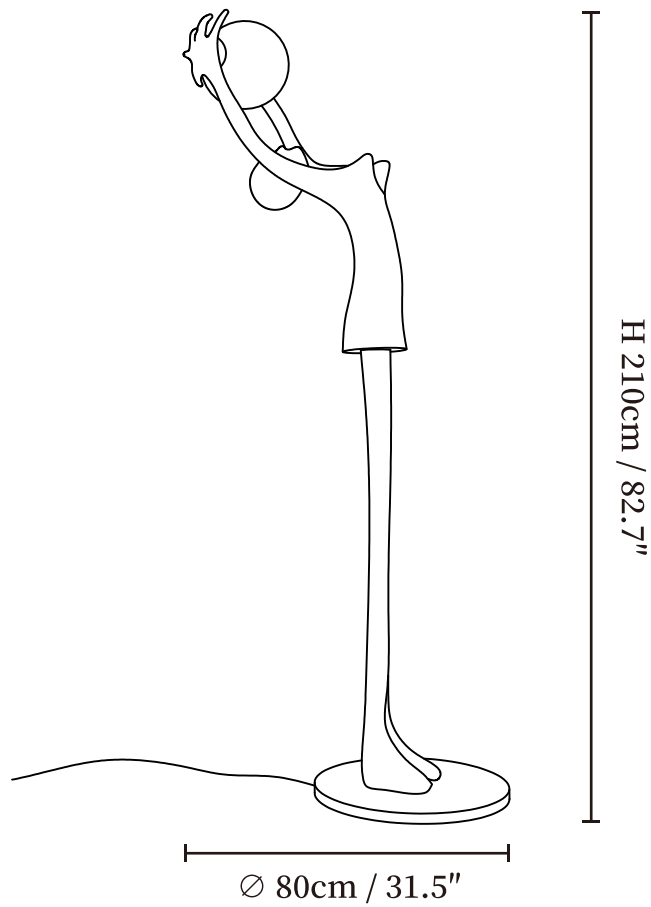

SPECIFICATION SHEET

SPECIFICATION DETAILS

*For custom options, consult factory for details

Fixture Dimensions	Ø 31.5" x H 82.7"
Light source	E26 or E27
Wattage	MAX 40W incandescent bulb or LED equivalent.
Voltage	AC 110-240V
Dimming	Compatible with dimmable bulbs (bulb not included)
Control method	In line ON / OFF switch.
Finishes	Black.
Shade Details	White.
Material	Glass ball, Fiberglass Reinforced Plastic, Metal.
Cord Length	Supplied with switched plug cord, length ~59" (150cm).
