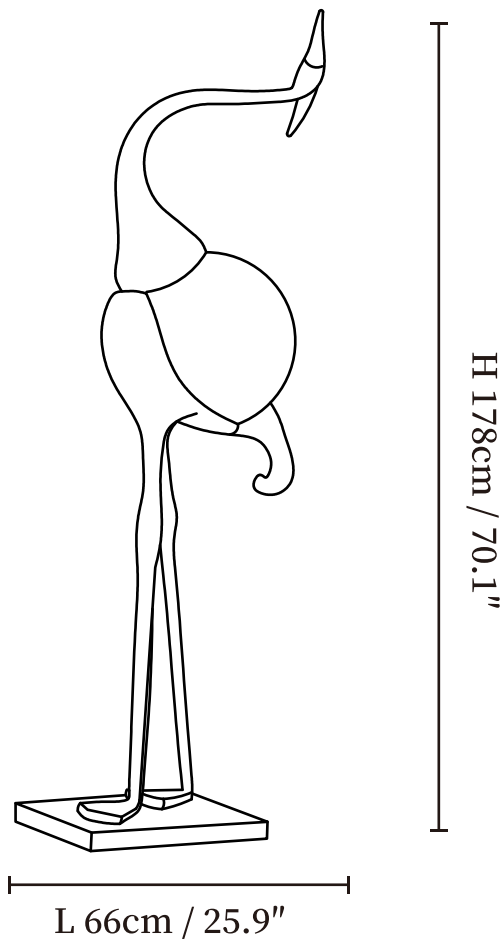

SPECIFICATION SHEET

SPECIFICATION DETAILS

*For custom options, consult factory for details

Fixture Dimensions	L 25.9" x W 16.5" x H 70.1"
Light source	E26 or E27.
Wattage	Max 40W incandescent bulb or LED equivalent.
Voltage	AC 110-240V
Dimming	Compatible with dimmable bulbs (bulb not included)
Control method	In line ON / OFF switch.
Finishes	Gold.
Shade Details	White.
Material	Metal, Fiberglass Reinforced Plastic, Acrylic.
Cord Length	Supplied with switched plug cord, length ~59" (150cm).