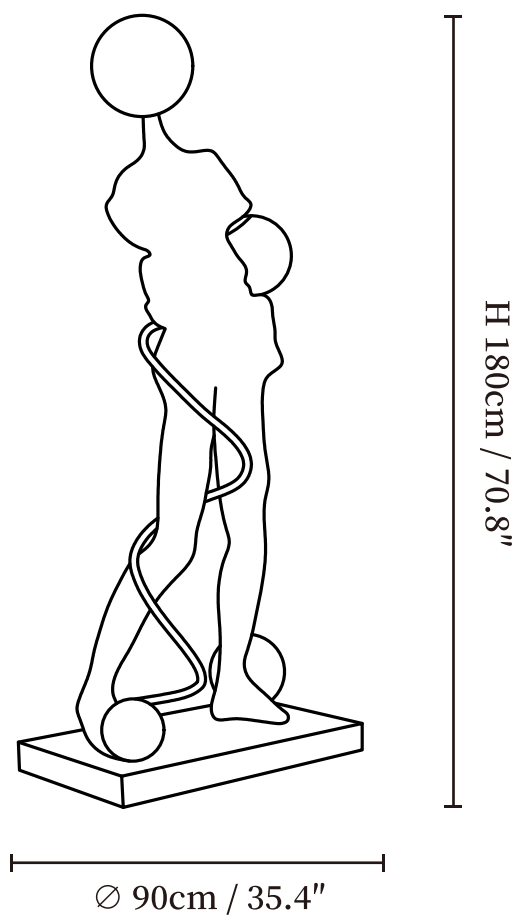

SPECIFICATION SHEET

SPECIFICATION DETAILS

*For custom options, consult factory for details

Fixture Dimensions	Ø 35.4" x H 53.1"
Light source	E26 or E27.
Wattage	Max 40W incandescent bulb or LED equivalent.
Voltage	AC 110-240V
Dimming	Compatible with dimmable bulbs (bulb not included)
Control method	In line ON / OFF switch.
Finishes	Black.
Shade Details	White.
Material	Metal, Fiberglass Reinforced Plastic, Glass.
Cord Length	Supplied with switched plug cord, length ~59" (150cm).

SPECIFICATION SHEET

SPECIFICATION DETAILS

*For custom options, consult factory for details

Fixture Dimensions	Ø 35.4" x H 70.8"
Light source	E26 or E27.
Wattage	Max 40W incandescent bulb or LED equivalent.
Voltage	AC 110-240V
Dimming	Compatible with dimmable bulbs (bulb not included)
Control method	In line ON / OFF switch.
Finishes	Black.
Shade Details	White.
Material	Metal, Fiberglass Reinforced Plastic, Glass.
Cord Length	Supplied with switched plug cord, length ~59" (150cm).