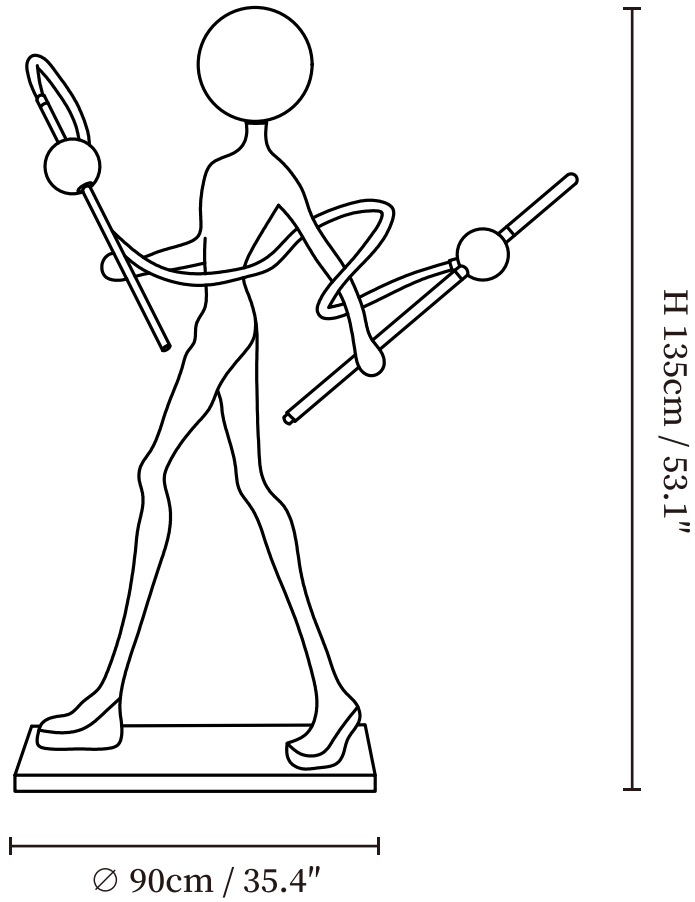

SPECIFICATION SHEET

SPECIFICATION DETAILS

*For custom options, consult factory for details

Fixture Dimensions	Ø 35.4" x H 53.1"
Light source	E26 or E27.
Wattage	Max 40W incandescent bulb or LED equivalent.
Voltage	AC 110-240V
Dimming	Compatible with dimmable bulbs (bulb not included)
Control method	In line ON / OFF switch.
Finishes	Black.
Shade Details	White.
Material	Metal, Fiberglass Reinforced Plastic, Glass.
Cord Length	Supplied with switched plug cord, length ~59" (150cm).

SPECIFICATION SHEET

SPECIFICATION DETAILS

*For custom options, consult factory for details

Fixture Dimensions	Ø 35.4" x H 70.8"
Light source	E26 or E27.
Wattage	Max 40W incandescent bulb or LED equivalent.
Voltage	AC 110-240V
Dimming	Compatible with dimmable bulbs (bulb not included)
Control method	In line ON / OFF switch.
Finishes	Black.
Shade Details	White.
Material	Metal, Fiberglass Reinforced Plastic, Glass.
Cord Length	Supplied with switched plug cord, length ~59" (150cm).