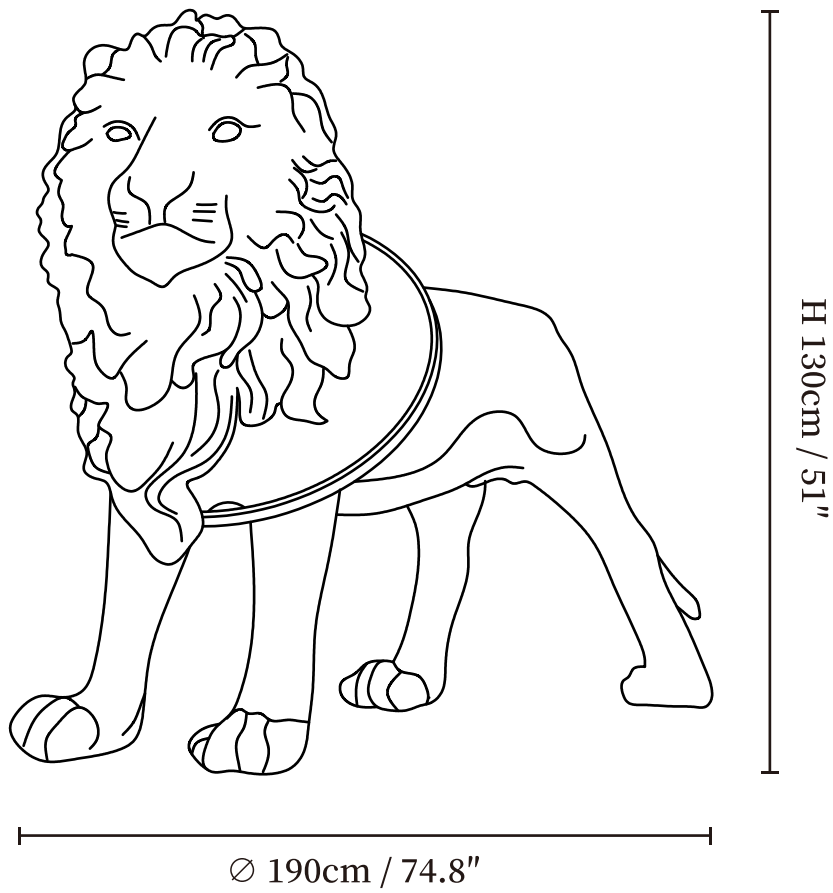

## SPECIFICATION DETAILS

\*For custom options, consult factory for details

---

<b>Fixture Dimensions</b>	L 74.8" x H 51"
<b>Light source</b>	E26 or E27
<b>Wattage</b>	MAX 40W incandescent bulb or LED equivalent.
<b>Voltage</b>	AC 110-240V
<b>Dimming</b>	Compatible with dimmable bulbs (bulb not included)
<b>Control method</b>	In line ON / OFF switch.
<b>Finishes</b>	White.
<b>Shade Details</b>	White.
<b>Material</b>	Fiberglass Reinforced Plastic, Metal, Acrylic.
<b>Cord Length</b>	Supplied with switched plug cord, length ~59" (150cm).