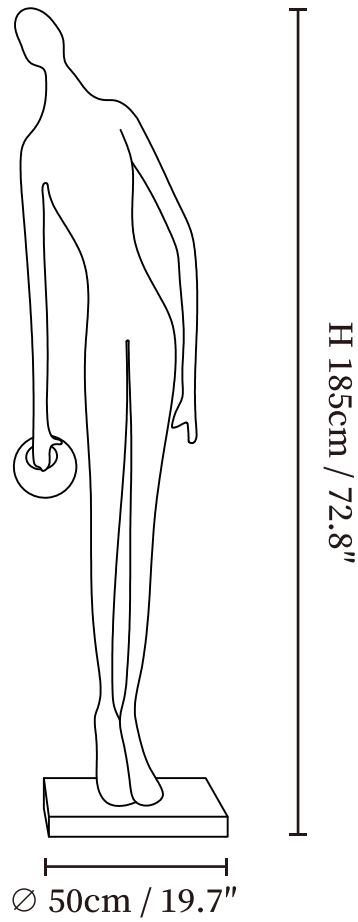

SPECIFICATION SHEET

SPECIFICATION DETAILS

*For custom options, consult factory for details

Fixture Dimensions	Ø 19.7" x W 13.8" x H 72.8"
Light source	E26 or E27.
Wattage	Max 40W incandescent bulb or LED equivalent.
Voltage	AC 110-240V
Dimming	Compatible with dimmable bulbs (bulb not included)
Control method	In line ON / OFF switch.
Finishes	Black.
Shade Details	White.
Material	Glass ball, Fiberglass Reinforced Plastic, Metal.
Cord Length	Supplied with switched plug cord, length ~59" (150cm).